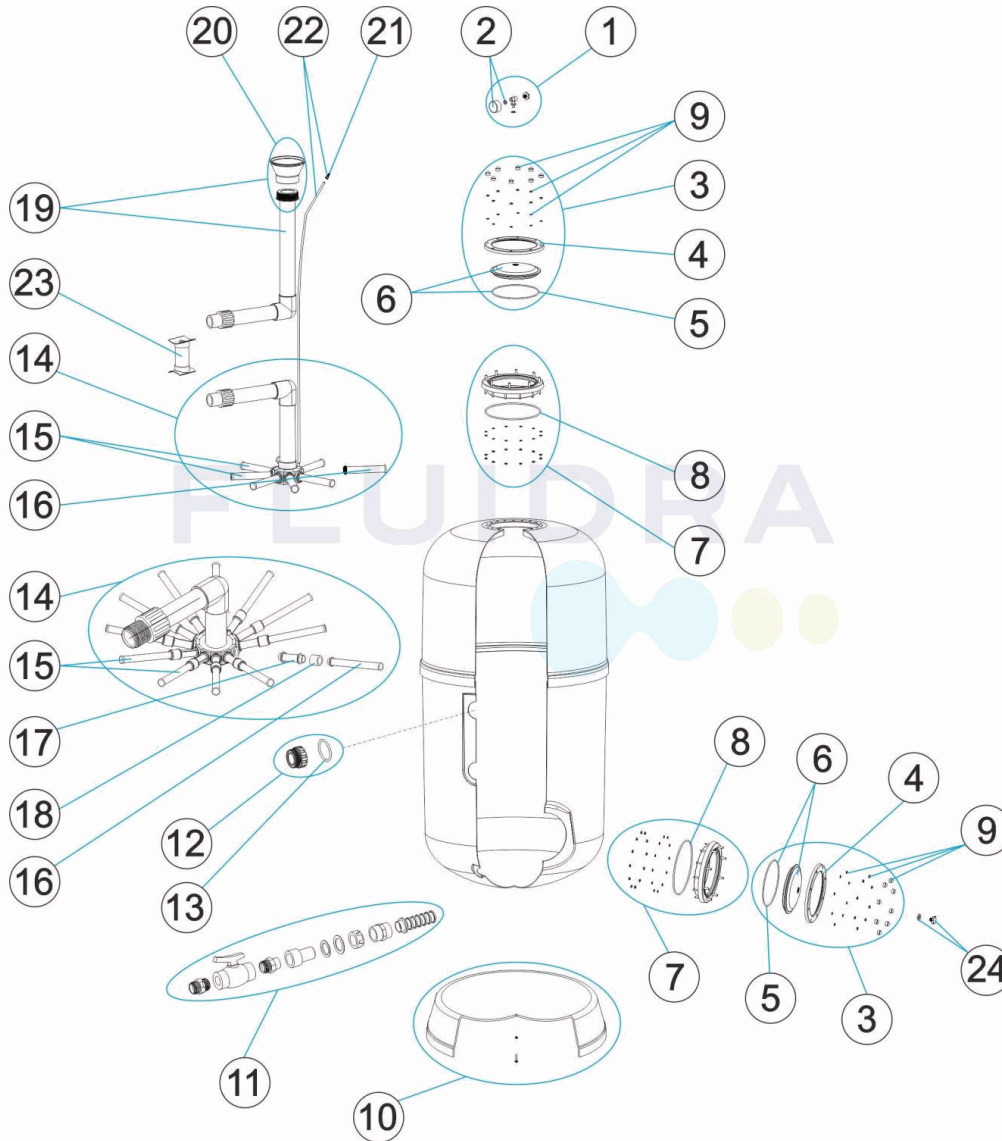

CODE **36053, 36054, 41373**

DESCRIPTION: **ARTIC PLUS D. 650-800-950 FILTERS**

ENGLISH

POS	CODE	DESCRIPTION	POS	CODE	DESCRIPTION
1	4404180404	COMPLETE PRESSURE GAUGE UNIT	12	* 4404040112	2" OUTLET FITTING + O'RIN "
2	4404180405	PRESSURE GAUGE 1/8" 3 KG./C "	12	* 4404290108	OUTLETUNION 2 1/2" + O-RIN "
3	4404303002	SET LID	13	* 4404040115	O' RING D. 60X8
4	4404160849	LIF FIXING RING	13	* 4404040211	O' RING D. 70X5
5	4404260106	VALVE TOP RING FIXING GASKET	14	* 4404010249	MANIFOLD ASSEMBLY D. 650
6	4404160847	FILTER LID D. 220 BLACK	14	* 4404010294	MANIFOLD ASSEMBLY D. 800
7	4404160809	20-SCREW NECK RING	14	* 4404010251	MANIFOLD ASSEMBLY D. 950
8	4404020116	O' RING 255X4	15	* 4404010027	MANIFOLD ARM ASSEMBLY D. 650
9	4404190319	SCREW SET FOR LID CLOSING	15	* 4404010028	MANIFOLD ARM ASSEMBLY D. 650
10	* 4404010241	FILTER BASE D. 650	15	* 4404260401	MANIFOLD ARM ASSEMBLY D. 950-1050
10	* 4404010242	FILTER BASE D. 800	16	* 4404300916	MANIFOLD ARM 1" 225 M "
10	* 4404010293	FILTER BASE D. 950	17	* 4404260419	MANIFOLD ARM 1" 100 M "
11	4404303004	DRAIN SET	18	* 4404260418	UNION 1"

* -> SEE OBSERVATIONS SHEET