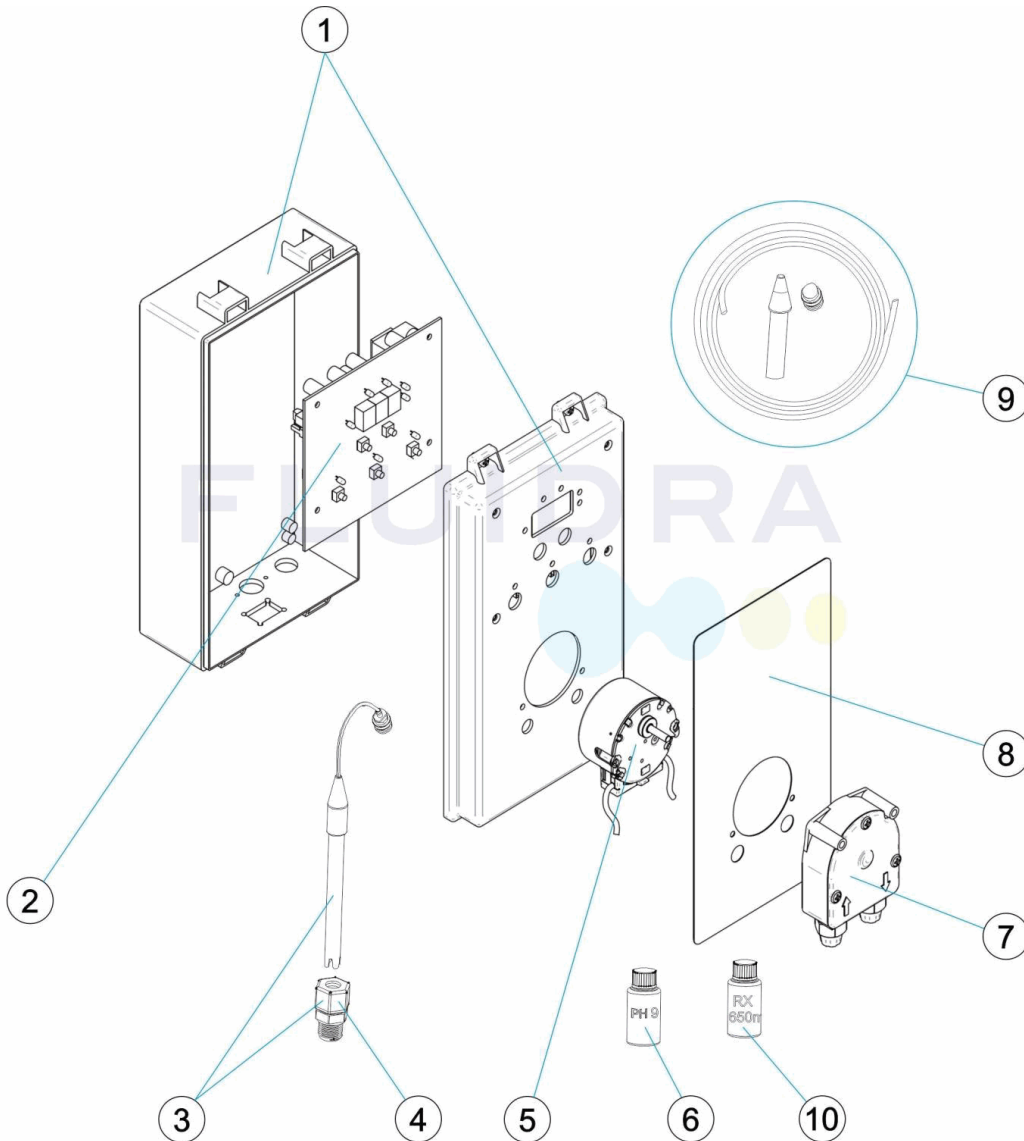

CODE **52655, 52656**

DESCRIPTION: **DOSING PUMP MYPOOL PH/RX**

ENGLISH

POS	CODE	DESCRIPTION	POS	CODE	DESCRIPTION
1	CE08030068	PUMP BOX	6	* CE08030073	CALIBRATION SOLUTION PH 9 55ML.
2	* CE08030069	MYPOOL RH ELECTRONIC CARD	7	CE08030074	PUMP HEAD
2	* CE08030070	MYPOOL RX ELECTRONIC CARD	8	* CE08030075	PUMP FACE PANEL
3	* CE08030071	PH ELECTRODE WITH CABLE	8	* CE08030076	PUMP FACE PANEL
3	* CE08030072	RX ELECTRODE WITH CABLE	9	CE08030077	INSTALLATION KIT MYPOOL
4	CE08030082	SENSOR HOLDER	10	* 56238	CALIBRATION SOLUTION RX 650MV 90ML
5	CE08030002	PERISTALTIC MOTOR