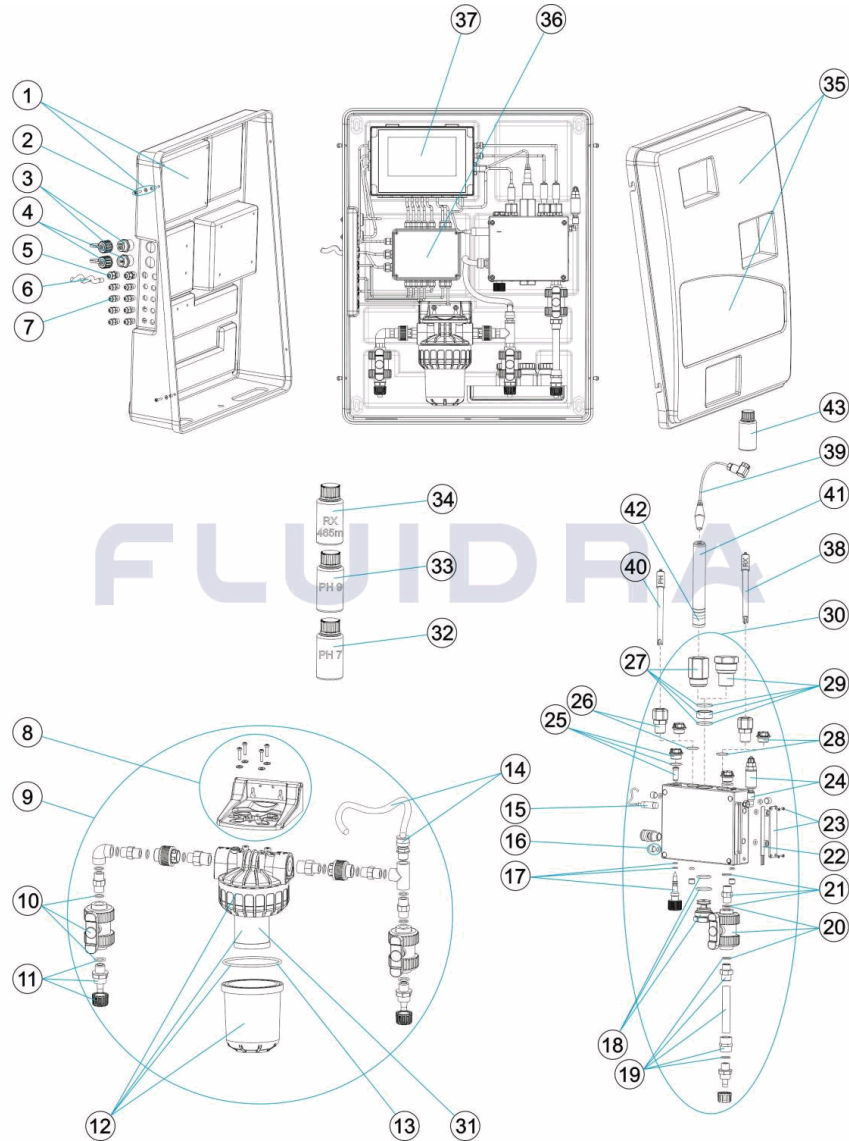

CODICE **57145, 57146, 57147, 57148, 66155, 70925, 70926, 70927, 70928**

DESCRIZIONE: **GUARDIAN NEXT**

ITALIANO

POS	CODICE	DESCRIZIONE	POS	CODICE	DESCRIZIONE
1	CE08040173	COPRIVENTOLA POSTERIORE	15	CE08040185	SONDA DI FLUSSO INDUTTIVA
2	CE08040174	KIT BULLONERIA FISSAGGIO CARTER PRONTALE	16	CE08040186	TAPPO CON GUARNIZIONE
3	CE08040175	CONNESSIONE RJ45	17	CE08040187	REGOLATORE DI FLUSSO
4	CE08040176	CONNESSIONE USB	18	CE08040188	TAPPO CON GUARNIZIONE
5	CE08040177	PRESSACAVO PG-9	19	* CE08040189	KIT TUBO SCARIO
6	CE08030079	CAVO ANTIFIAMMA 3X1 L=2,5M	19	* CE08040190	KIT TUBO SCARIO
7	CE08040178	PRESSACAVO PG-7	20	CE08040191	VALVOLA
8	CE08040179	SUPPORTO FILTRO	21	CE08040192	MANICOTTI DI UNIONE
9	CE08040180	SET FILTRO	22	CE08040193	STRISCE LED
10	CE08040181	VALVOLA	23	CE08040194	PROTECTORE LEDS
11	CE08030040	CORPO RACCORDO	24	CE08040195	SFIATO ARIA
12	CE08040182	FILTRO	25	CE08040196	INDICATORE DI FLUSSO
13	CE08040183	GUARNIZIONE FILTRO	26	CE08030082	PORTA-SONDE

* -> SI FACCI RIFERIMENTO AL FOGLIO DELLE OSSERVAZIONI