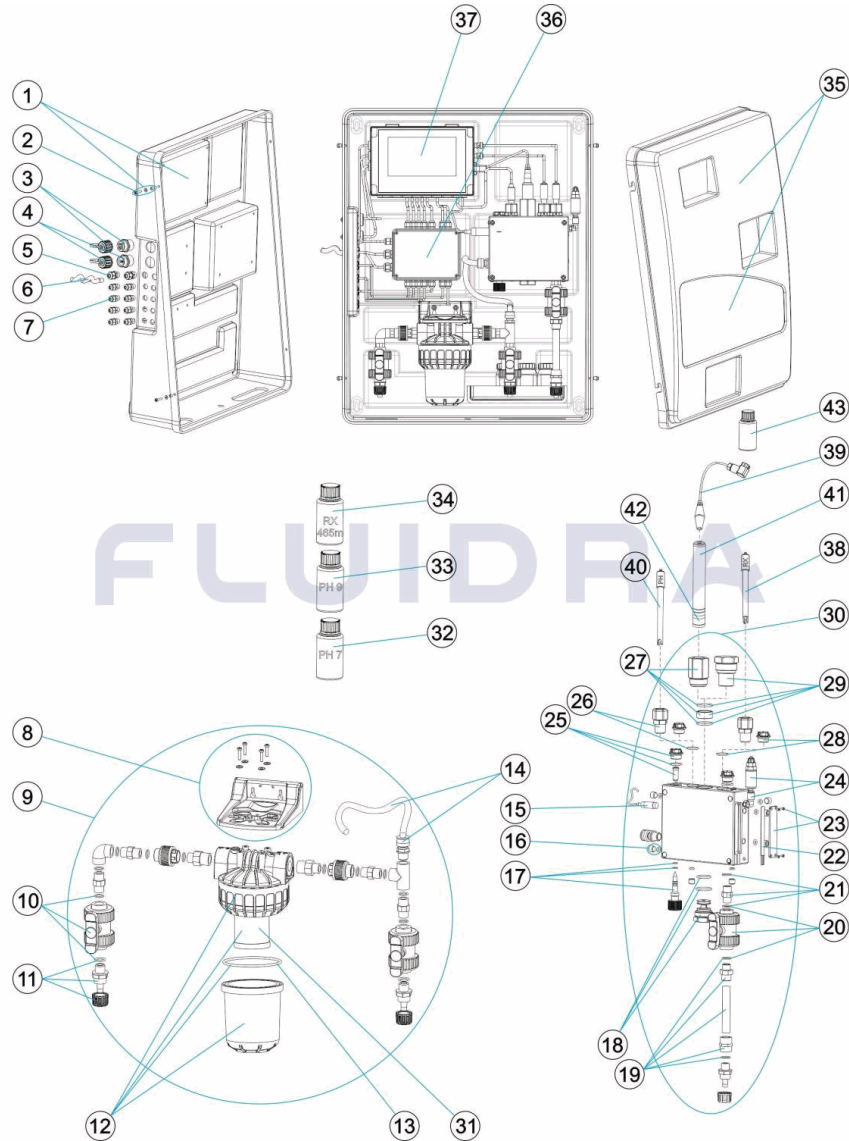

CODE **57145, 57146, 57147, 57148, 66155, 70925, 70926, 70927, 70928**

DESCRIPTION: **GUARDIAN NEXT**

CODE **57145, 57146, 57147, 57148, 66155, 70925, 70926, 70927, 70928**

DESCRIPTION: **GUARDIAN NEXT**

**ENGLISH**

POS	CODE	DESCRIPTION	POS	CODE	DESCRIPTION
1	CE08040173	REAR COVER	15	CE08040185	INDUCTIVE FLOW SENSOR
2	CE08040174	FRONT COVER FIXING SCREWS	16	CE08040186	PLUG AND O-RING
3	CE08040175	RJ45 CONNECTION	17	CE08040187	FLOW REGULATOR
4	CE08040176	USB CONNECTION	18	CE08040188	PLUG AND O-RING
5	CE08040177	PACKING GLAND PG-9	19	* CE08040189	SET DRAINAGE PIPE
6	CE08030079	ANTIFLAME CABLE 3X1 L=2.5M	19	* CE08040190	SET DRAINAGE PIPE
7	CE08040178	PACKING GLAND PG-7	20	CE08040191	VALVE
8	CE08040179	FILTER BRACKET	21	CE08040192	UNION FITTINGS
9	CE08040180	FILTER SET	22	CE08040193	LED STRIP
10	CE08040181	VALVE	23	CE08040194	LEDS PROTECTION
11	CE08030040	HEAD CONNECTOR BODY	24	CE08040195	AIR PURGE
12	CE08040182	FILTER	25	CE08040196	FLOW INDICATOR
13	CE08040183	FILTER GASKET	26	CE08030082	SENSOR HOLDER