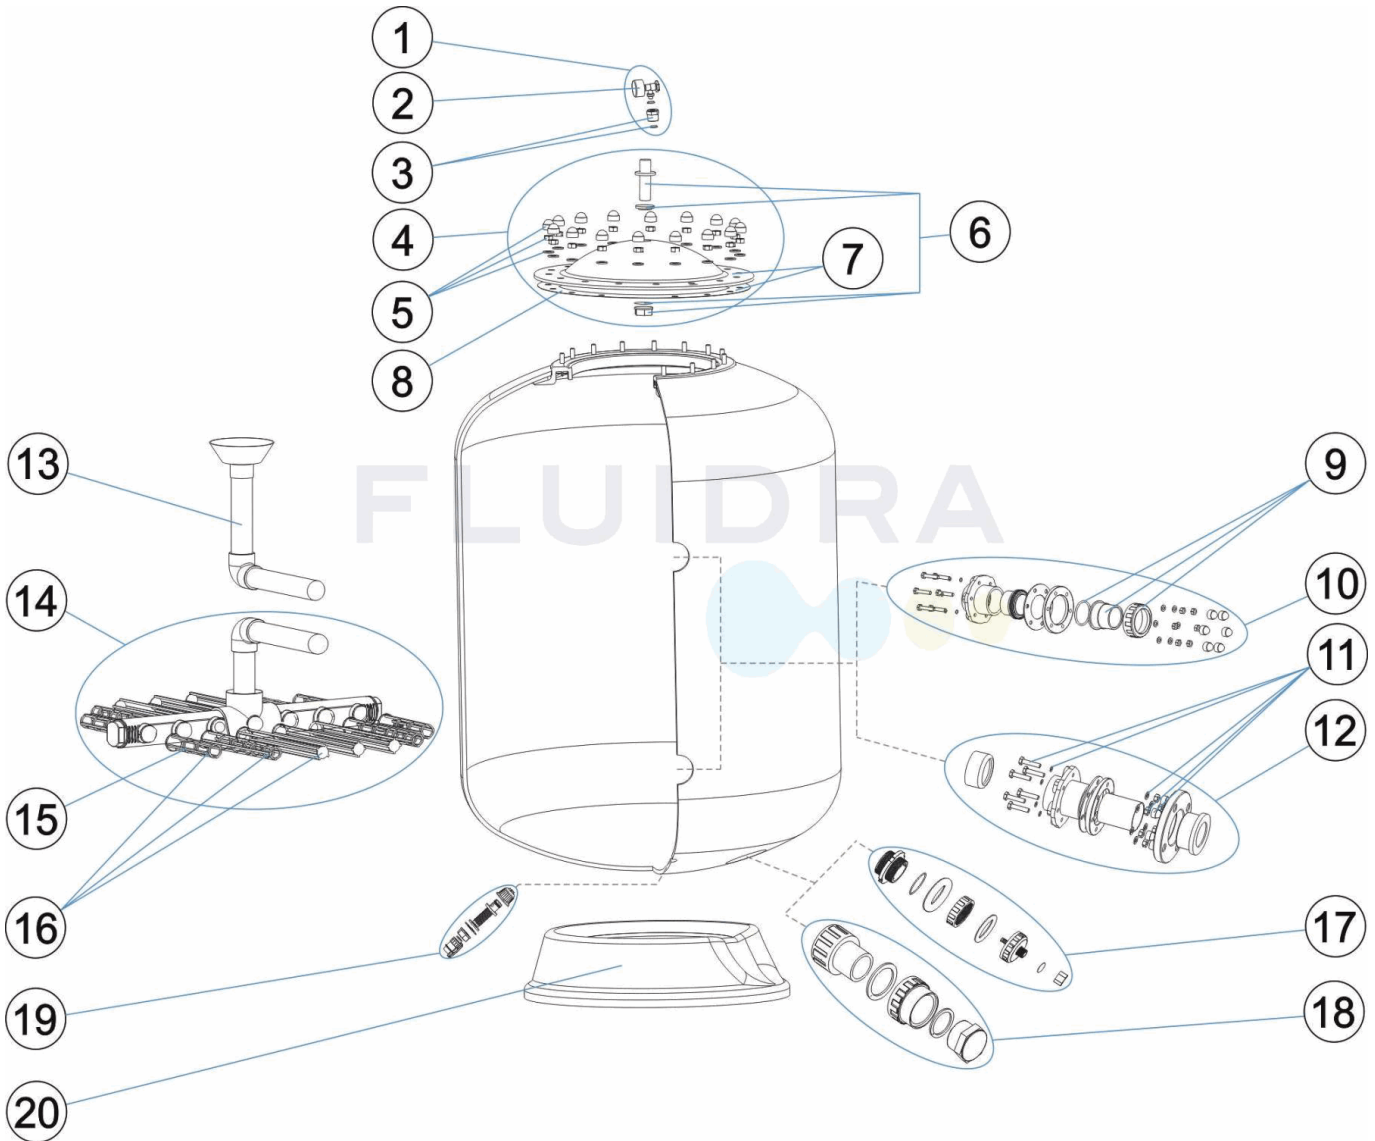

CODE **00545, 00546, 07134, 07135**

DESCRIPTION: **BERLIN FILTERS 1050 - 1200 2.5 - 4 KG**

ENGLISH

POS	CODE	DESCRIPTION	POS	CODE	DESCRIPTION
1	* 4404080104	COMPLETE PRESSURE GAUGE UNIT	11	4404070207	DIFFUSER SCREW KIT
1	* 4404161476	COMPLETE PRESSURE GAUGE UNIT 6 KG	12	* 4404161455	KIT INLET/OUTLET D.90-1600-1800
2	* 4404010103	PRESSURE GAUGE 1/8" 3 KG./C "	13	* 4404010161	DIFFUSER ASSEMBLY BERLIN D. 1050-75
2	* 4404161477	PRESSURE GAUGE 1/8" 6 KG./C "	13	* 4404010162	DIFFUSER ASSEMBLY BERLIN D. 1200-90
3	4404100001	PLUG AND GASKET 3/4-1/4"	14	* 4404010163	MANIFOLD ASSEMBLY BERLIN D. 1050-75
4	* 4404260207	FILTER LID UNIT	14	* 4404010164	MANIFOLD ASSEMBLY BERLIN D. 1200-90
4	* 4404010330	FILTER LID UNIT	15	* 4404160820	MANIFOLD ARM 1 1/2" 225 M/M "
5	4404260211	FILTER LID BOLTS	15	* 4404160822	MANIFOLD ARM 1 1/2" 325 M/M "
6	4404200204	INLET ASSEMBLY	15	* 4404160823	MANIFOLD ARM 1 1/2" 360 M/M "
7	* 4404260208	FILTER LID + GASKET	15	* 4404160824	MANIFOLD ARM 1 1/2" 425 M/M "
7	* 4404160244	FILTER LID + GASKET 4 KG	16	* 4404161615	MANIFOLD ARM ASSEMBLY D. 1050
8	4404160101	LID 'O' RING	16	* 4404160117	MANIFOLD ARM ASSEMBLY D. 1200
9	* 4404070206	3 PIECE CONNECTION 63	17	* 4404070204	2 1/2" SET DRAIN FILTRATION SAN "