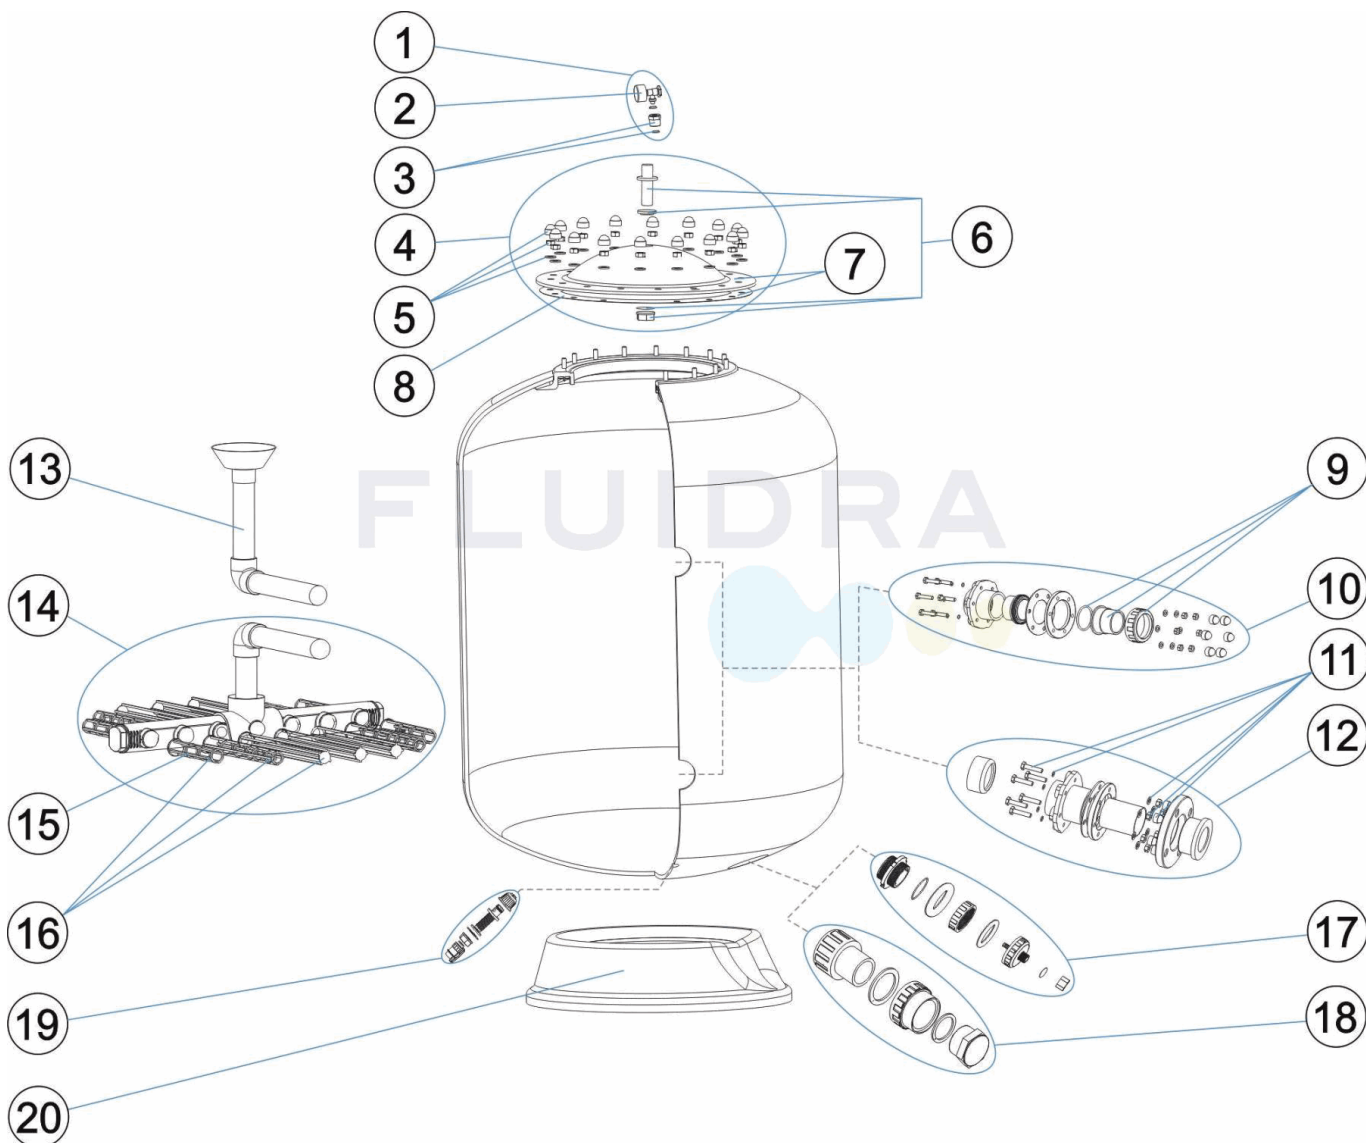

CODICE **00545, 00546, 07134, 07135**

DESCRIZIONE: **FILTRI BERLIN 1050 - 1200 2,5 KG - 4 KG**

ITALIANO

POS	CODICE	DESCRIZIONE	POS	CODICE	DESCRIZIONE
1	* 4404080104	MANOMETRO COMPLETO	11	4404070207	KIT VITI DIFFUSORE
1	* 4404161476	MANOMETRO COMPLETO 6 KG.	12	* 4404161455	KIT ENTRATA USCITA D.90-1600-1800
2	* 4404010103	MANOMETRO 1/8" 3 KG./C "	13	* 4404010161	RACCORDO DIFFUSORE BERLIN D. 1050-75
2	* 4404161477	MANOMETRO 1/8" 6 KG./C "	13	* 4404010162	RACCORDO DIFFUSORE BERLIN D. 1200-90
3	4404100001	TAPPO ET GUARNIZIONE 3/4-1/4"	14	* 4404010163	KIT COLLETTORE BERLIN D. 1050-75
4	* 4404260207	COPERCHIO FILTRO COMPLETO	14	* 4404010164	KIT COLLETTORE BERLIN D. 1200-90
4	* 4404010330	COPERCHIO FILTRO COMPLETO	15	* 4404160820	CANDELOTTO COLLECTORE 11/2" 225 M/M "
5	4404260211	BULLONERIA COPERCHIO FILTRO	15	* 4404160822	CANDELOTTO COLLECTORE 11/2" 325 M/M "
6	4404200204	GRUPPO ENTRATA	15	* 4404160823	CANDELOTTO COLLECTORE 11/2" 360 M/M "
7	* 4404260208	COPERCHIO FILTRO + GUARNIZIONE	15	* 4404160824	CANDELOTTO COLLECTORE 11/2" 425 M/M "
7	* 4404160244	COPERCHIO FILTRO + GUARNIZIONE 4 KG	16	* 4404161615	GRUPPO CANDELOTTO COLLECTORE D. 1050
8	4404160101	O-RING COPERCHIO	16	* 4404160117	GRUPPO CANDELOTTO COLLECTORE D. 1200
9	* 4404070206	GHIERA BOCCHETONE 63	17	* 4404070204	KIT SCARIO SABBIA 2 1/2"

* -> SI FACCIA RIFERIMENTO AL FOGLIO DELLE OSSERVAZIONI