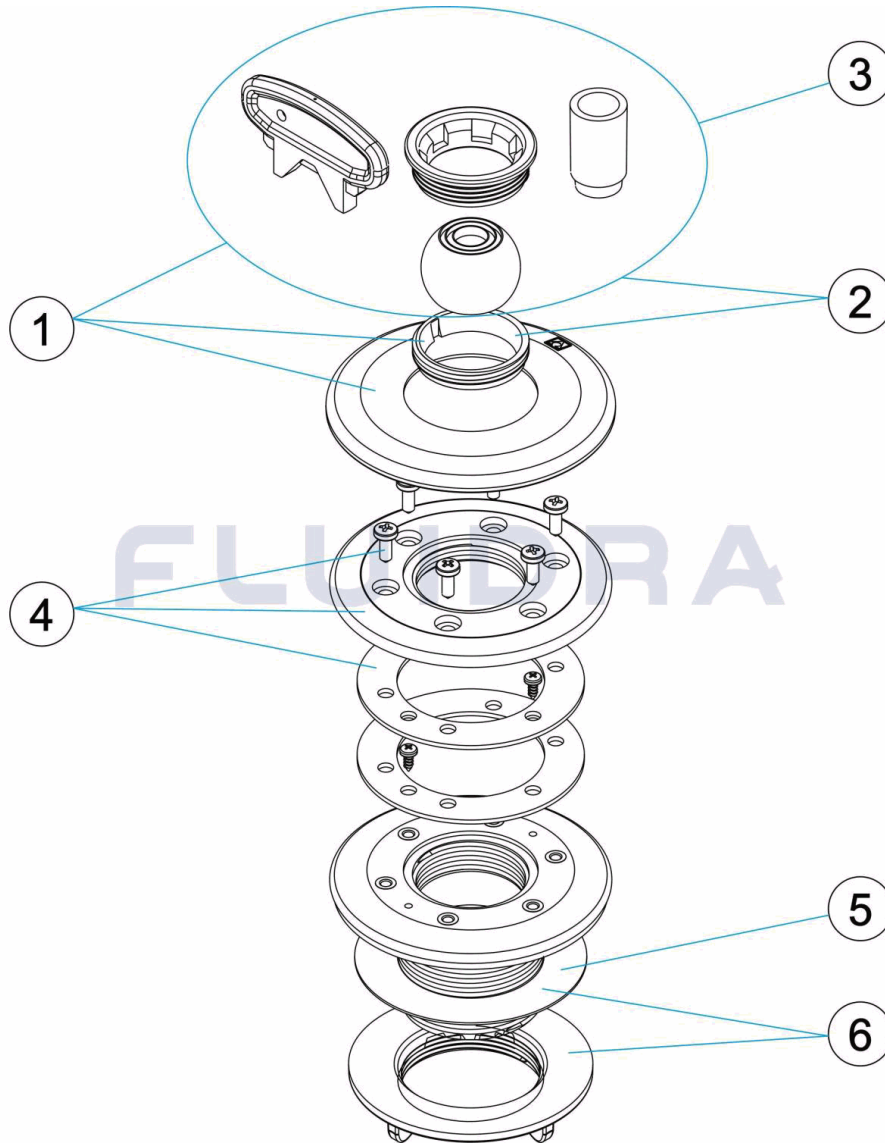

CODE 00330, 00330CL090, 00330CL129, 00330CL144

DESCRIPTION: BUSE REFOULEMENT MULTIFLOW PISC. PRÉF. LINER

FRANCAIS

POS	CODE	DESCRIPTION	POS	CODE	DESCRIPTION
1 *	CE02040301	ENSEMBLE ROTULE MULTIFLOW COMPLET	3 *	CE02043701	SPHERE + ECRou
1 *	CE02040051	ENSEMBLE ROTULE MULTIFLOW COMPLET	3 *	CE02040057	SPHERE + ECRou
1 *	CE02040052	ENSEMBLE ROTULE MULTIFLOW COMPLET	3 *	CE02040058	SPHERE + ECRou
1 *	CE02040053	ENSEMBLE ROTULE MULTIFLOW COMPLET	3 *	CE02040059	SPHERE + ECRou
2 *	CE11030311	ROTULE MULTIFLOW SKIMMER MONOBLOC	4	CE02041702	JOINT ET BRIDE POUR LINER
2 *	CE02040054	ROTULE MULTIFLOW SKIMMER MONOBLOC	5	CE02046005	JOINT PLAT 60X95X1
2 *	CE02040055	ROTULE MULTIFLOW SKIMMER MONOBLOC	6	CE02041701	ECROU DE FIXATION AVEC JOINT
2 *	CE02040056	ROTULE MULTIFLOW SKIMMER MONOBLOC	7	00329R0100	CORPS DE LA BUSE

CODE 00330, 00330CL090, 00330CL129, 00330CL144

DESCRIPTION: MULTIFLOW RETURN INLET PREF. POOL LINER

ENGLISH

POS	CODE	DESCRIPTION	POS	CODE	DESCRIPTION
1	* CE02040301	MULTIFLOW EYEBALL ASSEMBLY	3	* CE02043701	BALL + NUT
1	* CE02040051	MULTIFLOW EYEBALL ASSEMBLY	3	* CE02040057	BALL + NUT
1	* CE02040052	MULTIFLOW EYEBALL ASSEMBLY	3	* CE02040058	BALL + NUT
1	* CE02040053	MULTIFLOW EYEBALL ASSEMBLY	3	* CE02040059	BALL + NUT
2	* CE11030311	MULTIFLOW BALL, UNIVER. SKIMMER	4	CE02041702	RING AND GASKET FOR LINER POOLS
2	* CE02040054	MULTIFLOW BALL, UNIVER. SKIMMER	5	CE02046005	INLET GASKET 60X95X1
2	* CE02040055	MULTIFLOW BALL, UNIVER. SKIMMER	6	CE02041701	FIXING NUT AND GASKET
2	* CE02040056	MULTIFLOW BALL, UNIVER. SKIMMER	7	00329R0100	INLET BASE