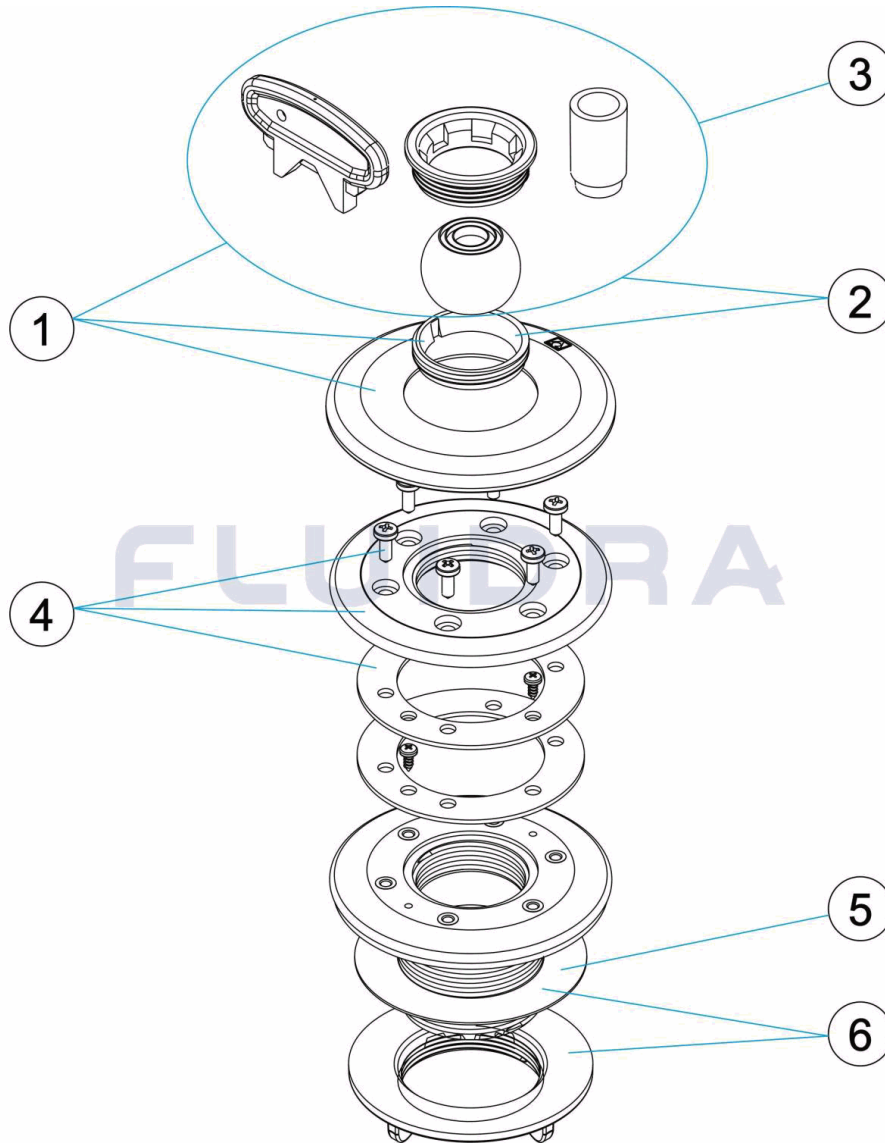

CODICE 00330, 00330CL090, 00330CL129, 00330CL144

DESCRIZIONE: BOCCHETTA IMPULSIONE MULTIFLOW PISC. PREF. LINER

ITALIANO

POS	CODICE	DESCRIZIONE	POS	CODICE	DESCRIZIONE
1 *	CE02040301	SFERA MULTIFLOW COMPLETA	3 *	CE02043701	SFERA + DADO
1 *	CE02040051	SFERA MULTIFLOW COMPLETA	3 *	CE02040057	SFERA + DADO
1 *	CE02040052	SFERA MULTIFLOW COMPLETA	3 *	CE02040058	SFERA + DADO
1 *	CE02040053	SFERA MULTIFLOW COMPLETA	3 *	CE02040059	SFERA + DADO
2 *	CE11030311	SFERA MULTI-FLOW SKIMMER	4	CE02041702	COPRIFLANGIA E GUARNIZIONE PISC. PREF.
2 *	CE02040054	SFERA MULTI-FLOW SKIMMER	5	CE02046005	GUERNIZIONE PIANA 60X95X1
2 *	CE02040055	SFERA MULTI-FLOW SKIMMER	6	CE02041701	GHIERA FISSAGGIO CON GUARNIZIONE
2 *	CE02040056	SFERA MULTI-FLOW SKIMMER	7	00329R0100	BASE BOCCHETTA