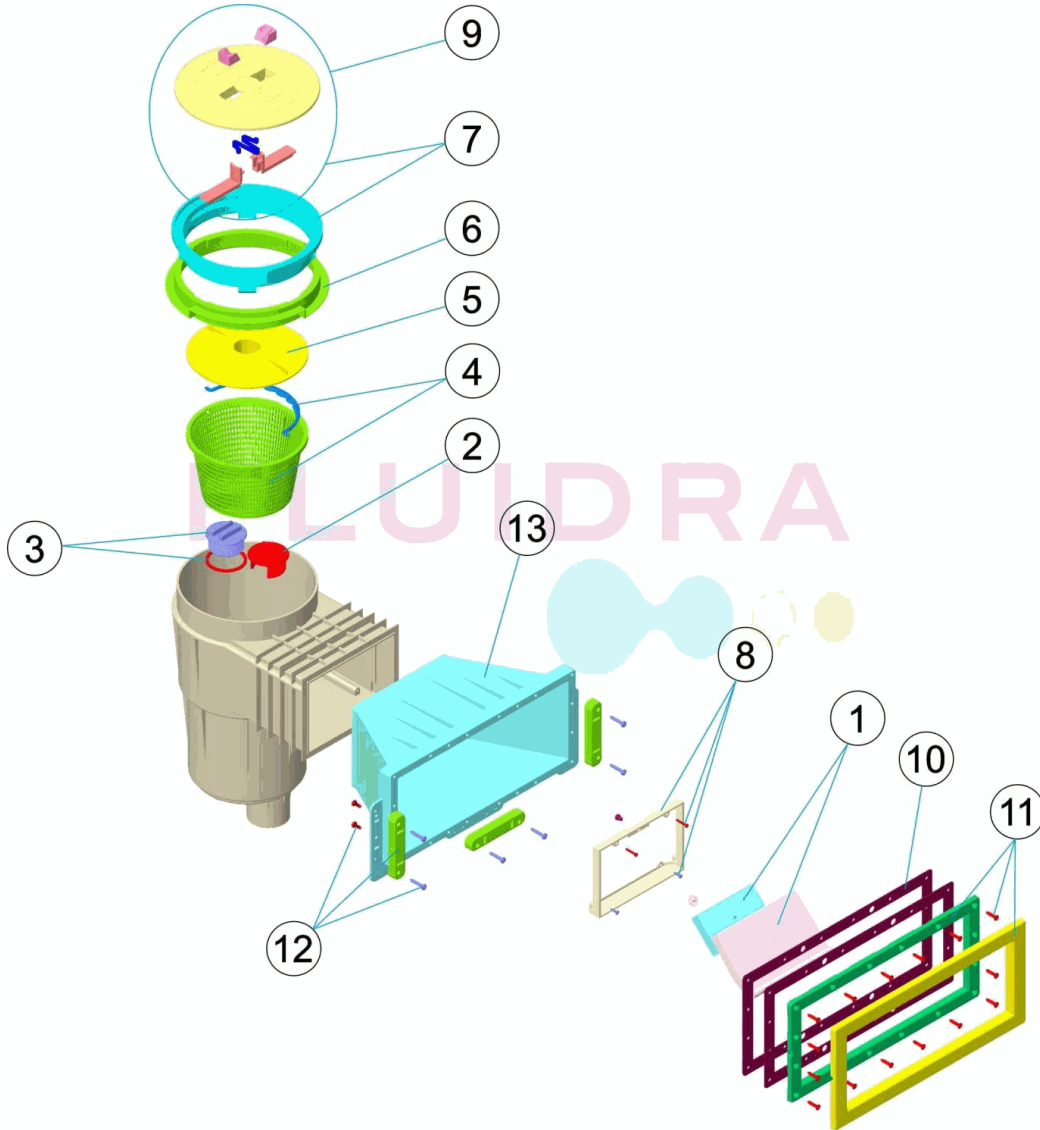

CODE **31974**

DESCRIPTION: **SKIMMER 17.5L PREFAB POOL WIDE MOUTH ROUND COVER**

ENGLISH

POS	CODE	DESCRIPTION	POS	CODE	DESCRIPTION
1	4402010501	SKIMMER FLAP	8	4402010508	FLAP FRAME
2	4402010502	REGULATING PLUG	9	4402010509	SKIMMER LID
3	4402010503	BLANKING PLUG AND 'O' RING	10	4402011711	LARGE SKIMMER GASKETS
4	4402010504	BASKET 17,5 LITRES	11	4402011712	LARGE SKIMMER FRAME P.P.
5	4402010505	VACUUM PLATE	12	4402011613	SPACERS
6	4402010506	COLLAR EXTENSION RING	13	28884R0001	WIDE THROAT FOR PANELS
7	4402010507	LID AND FRAME