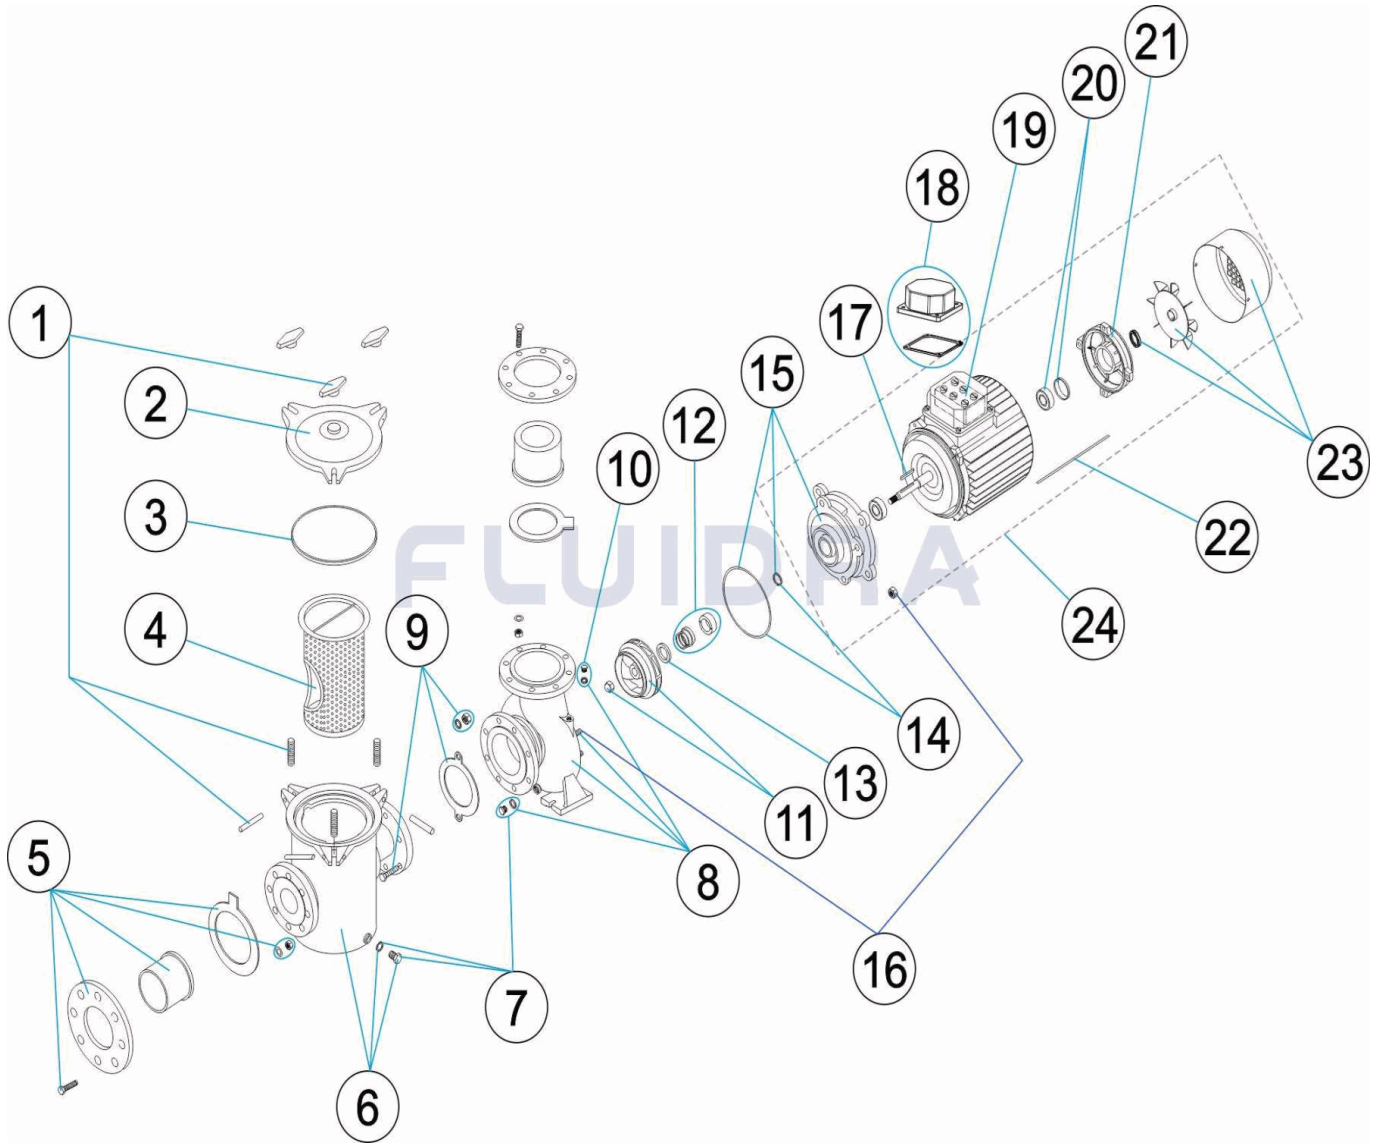

CODE 01193, 01194, 01195, 01196, 01197, 01198, 01199, 01200, 01201, 01202, 01203, 01204, 01205, 01206, 01207

DESCRIPTION: CENTRIFUGAL PUMP ARAL C-3000

ENGLISH

POS	CODE	DESCRIPTION	QUANTITY	POS	CODE	DESCRIPTION	QUANTITY
1	4405020201	MOTOR PIN		8	* 4405020212	PUMP BODY 5,5HP(1198/1199) - 12,5 HP	
2	4405020202	PRE-FILTER COVER		8	* 4405020213	PUMP BODY 15 HP	
3	4405020255	O' RING D. 232X8		9	* 4405020208	PRE-FILTER UNION 3 HP TO 5,5 HP(1196/1	
4	4405020203	PRE-FILTER BASKET		9	* 4405020209	PRE-FILTER/PUMP UNION 7.5HP(01215-01	
5	* 4405020257	UNION FITTINGS D 90 3HP-5,5HP(1196/1197)		9	* 4405020210	PRE-FILTER UNION 15 HP	
5	* 4405020258	UNION FITTINGS D 110 5,5HP(1198/1199)-10t		10	4405020507	PRE-FILTER DRAIN PLUG	
5	* 4405020259	UNION FITTINGS 15 HP		11	* 4405020214	IMPELLER 3 HP	
6	* 4405020404	PRE-FILTER 4HP-7.5 HP(01213-01214)		11	* 4405020016	IMPELLER 3 HP 60 HZ	
6	* 4405020205	PRE-FILTER 5.5 HP(01215-01216) TO 10 HP		11	* 4405050114	IMPELLER 3 HP	
6	* 4405020206	PRE-FILTER 12.5 HP		11	* 4405050013	IMPELLER 3 HP 60 HZ	
6	* 4405020207	PRE-FILTER 15 HP		11	* 4405020215	IMPELLER 4 HP	
7	* 4405020231	PUMP BODY DRAIN PLUG		11	* 4405020017	IMPELLER 4 HP 60 HZ	
7	* 4405020230	PUMP BODY DRAIN PLUG		11	* 4405050115	IMPELLER 4 HP	

* SEE OBSERVATIONS SHEET