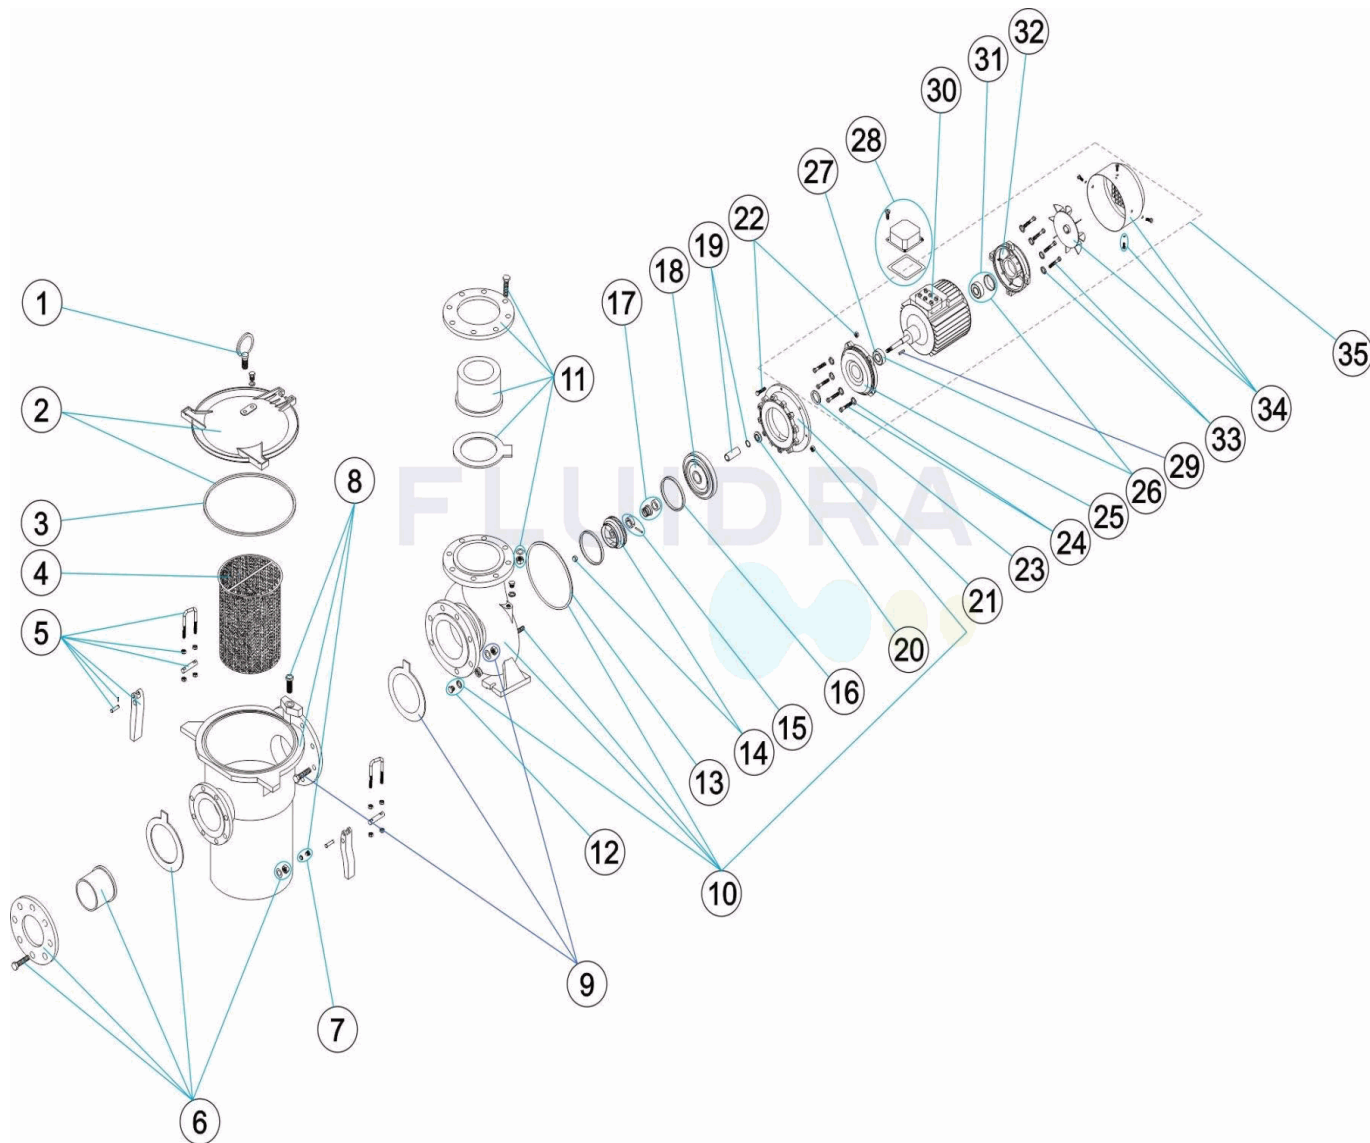

CODICE **01223, 01224, 01225, 01226**

DESCRIZIONE: **POMPA CENTRIFUGA ARAL C-1500**

ITALIANO

POS	CODICE	DESCRIZIONE	POS	CODICE	DESCRIZIONE
1	4405020501	ANELLO DI CARICO PREFILTRO	14	* 4405020022	RUOTA 20 HP 60 HZ
2	4405020503	COPERCHIO PREFILTRO	14	* 4405050017	RUOTA 20 HP
3	4405020535	O-RING D 6"	14	* 4405020510	RUOTA 25 HP
4	4405020504	CESTO PREFILTRO	14	* 4405050021	RUOTA 25 HP 60 HZ
5	4405020505	CHIUSURA PREFILTRO	14	* 4405050018	RUOTA 25 HP
6	4405020533	MANICOTTI DI UNIONE D-160	15	4405020537	GRUPPO ANELLO DISTANZIATORE
7	4405020507	TAPPO SPURGO PREFILTRO	16	4405020513	ANELLO DI REGOLAZIONE 20-25 HP
8	4405020506	CORPO PREFILTRO 6X6" 37L (01268 ")	17	4405020511	GUARNIZIONE MECCANICA
9	4405020534	RACCORDO PREFILTRO/POMPA 20-25 HP	18	4405020514	COPERCHIO LANTERNA 20 HP
10	4405020508	CORPO POMBA 20 - 25 HP	19	4405020440	CAMICIA PROTEZIONE ASSE 5,5-15 HP
11	4405020259	MANICOTTI DI UNIONE 15 HP	20	4405020008	RONDELLA DEFLETTTRICE 32X55X3 5,5HP-15HP
12	4405020232	TAPPO SPURGO PREFILTRO	21	4405020517	LANTERNA 15HP
13	4405020405	GUARNIZIONE 277X262X0,5 - 5,5HP-15HP	22	4405020518	BULLONERIA LANTERNA 20-25 HP

* -> SI FACCIA RIFERIMENTO AL FOGLIO DELLE OSSERVAZIONI