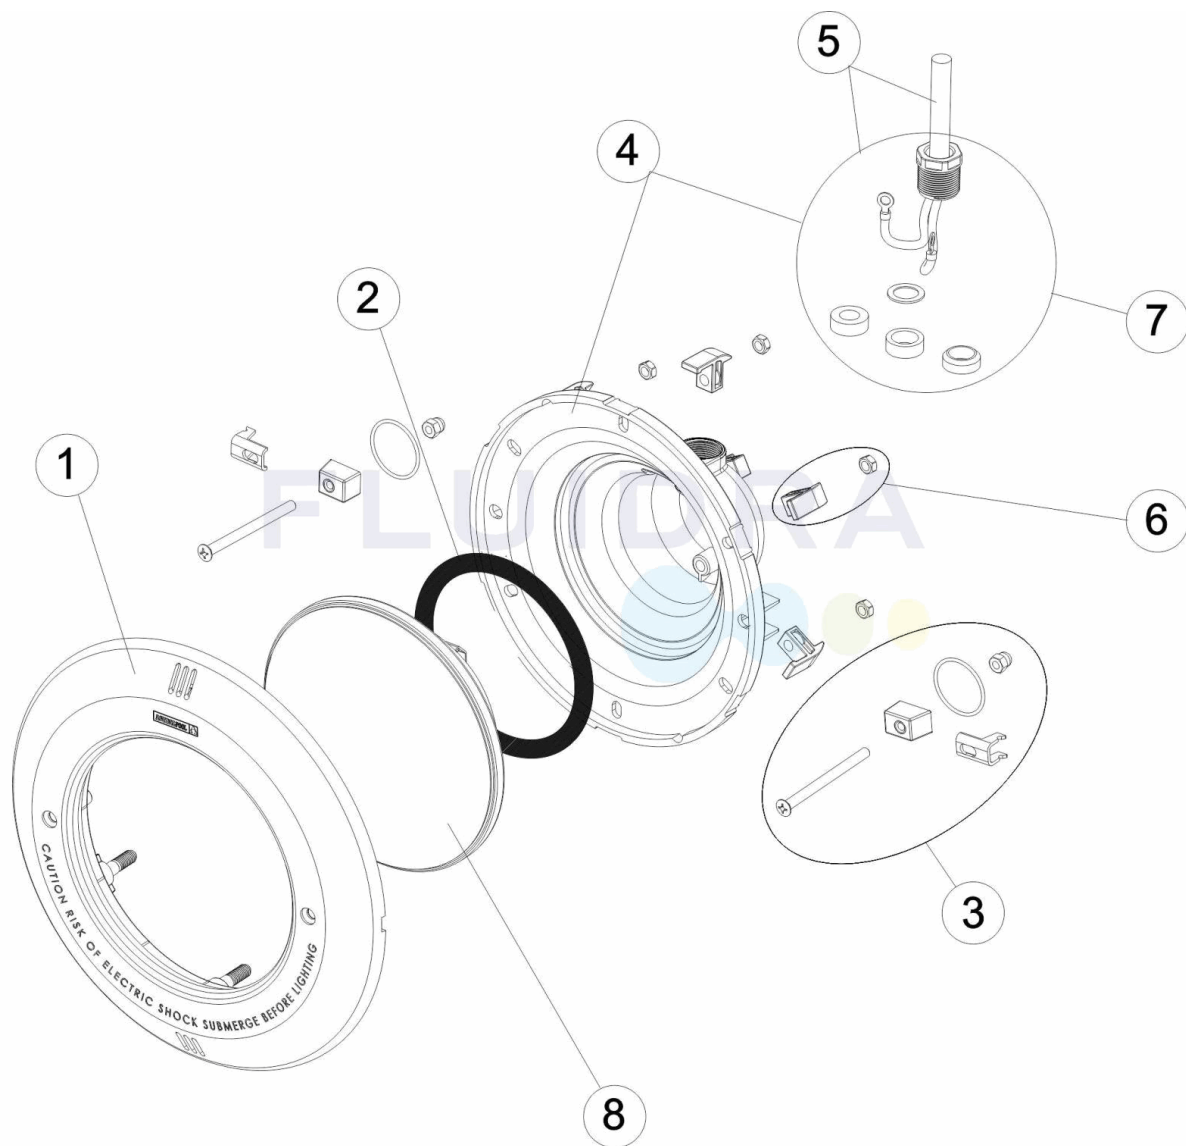

CODICE 11279, 45619, 45620, 45621, 45622, 45640, 45641, 52599, 52600, 56003, 56004, 56005, 56006

DESCRIZIONE: PROIETTORE STANDARD CON LAMPADA ALOGENA O DI LEDS

ITALIANO

POS	CODICE	DESCRIZIONE	POS	CODICE	DESCRIZIONE
1	* 4403010301	FLANGIA INOX FARO	7	* 4403010110	PRESSACAVI M 25
1	* 4403010302	FLANGIA BIANCA FARO	7	* 4403014001	PRESSACAVI CALOTTA FARO LEDS
2	4403010304	O-RING FARO	8	* 4403010058	LAMPADINA
3	* 4403015002	KIT FISSAGGIO PROIETTORE JELLY STD. A2	8	* 43411	LAMPADA LEDS 2.0 RGB
3	* 4403016002	FISSAGGIO FARO A-4	8	* 45637	LAMPADA LEDS 2.0 RGB DMX
4	* 4403010305	COPPA FARO	8	* 43412	LAMPADA LEDS 2.0 BIANCO
4	* 4403016001	CALOTTA FARO M-25	8	* 56001	LAMPADINA LEDS 1.11 RGB
5	* 4403010314	CABLE PROJECTEUR M-25	8	* 56002	LAMPADINA LEDS 1.11 RGB DNX
5	* 4403014003	CAVO FARO LEDS	8	* 52596	LAMPADINA LEDS 1.11 RGB BIANCO
6	4403010306	CLIP FISSAGGIO FARO