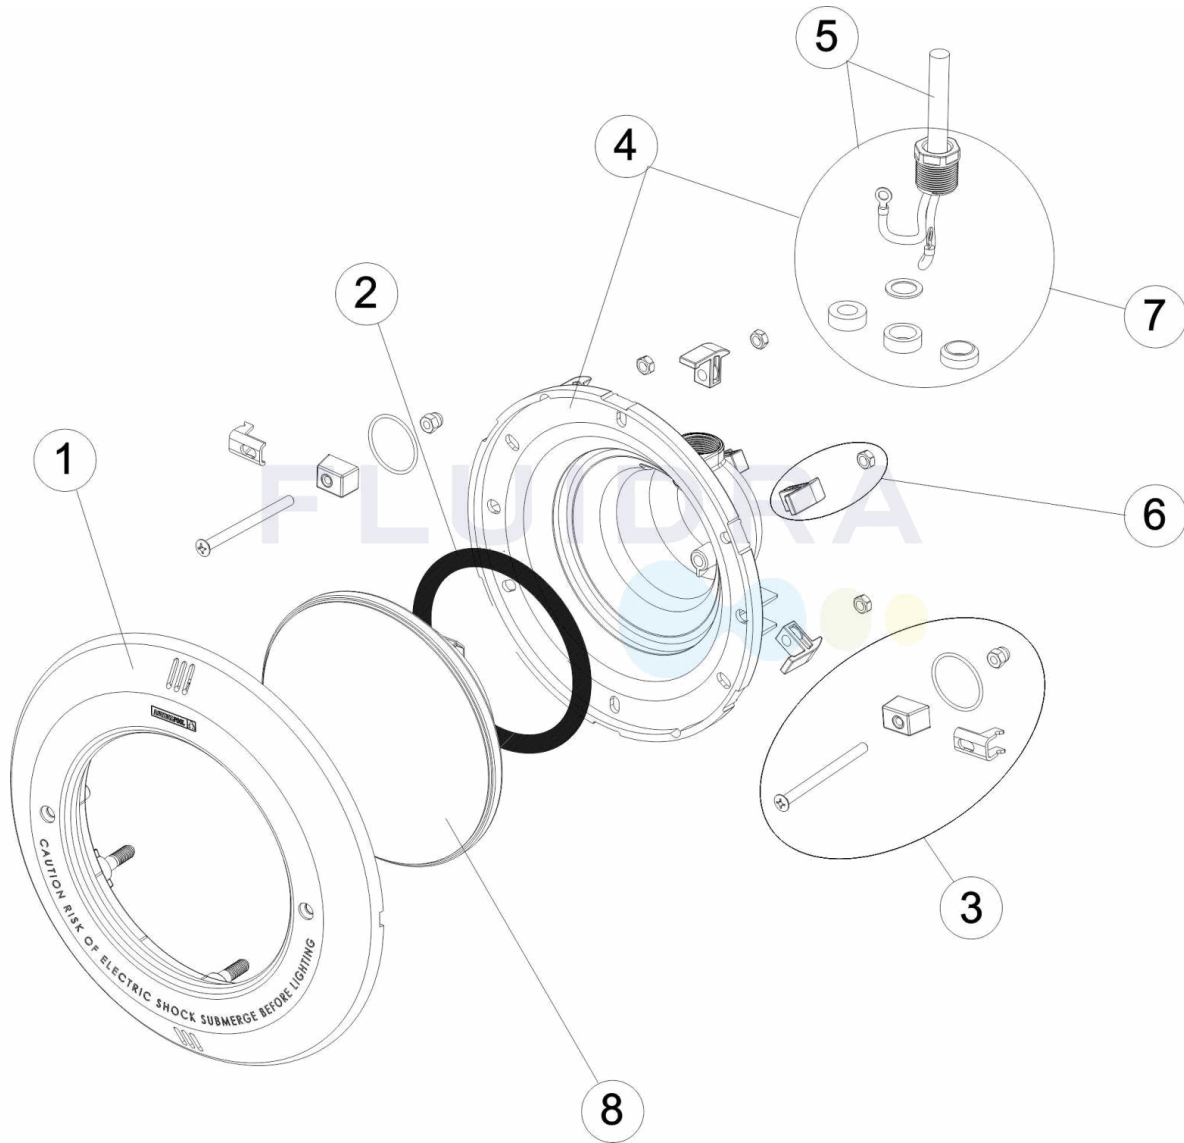

CODE **11279, 45619, 45620, 45621, 45622, 45640, 45641, 52599, 52600, 56003, 56004, 56005, 56006**

DESCRIPTION: **STANDARD PROJECTOR WITH HALOGEN OR LEDS LAMP**

**ENGLISH**

POS	CODE	DESCRIPTION	POS	CODE	DESCRIPTION
1	* 4403010301	S.S. FACEPLATE AND SECURING RING	7	* 4403010110	PACKING GLAND M 25
1	* 4403010302	WHITE FACEPLATE	7	* 4403014001	PACKING GLANDUWL LEDS
2	4403010304	LIGHT O RING	8	* 4403010058	LIGHTBULB
3	* 4403015002	FIXING SET UNDERWATER LIGHT JELLY STD. A2	8	* 43411	LAMPELC LEDS 2.0 RGB
3	* 4403016002	LIGHT FIXING FIXTURES A -4	8	* 45637	LAMPELC LEDS 2.0 RGB DMX
4	* 4403010305	BACK COVER	8	* 43412	LAMPELC LEDS 2.0 WHITE
4	* 4403016001	BACK COVER M-25	8	* 56001	LIGHTBULB LEDS 1.11 RGB
5	* 4403010314	LIGHT CABLE M-25	8	* 56002	LIGHTBULB LEDS 1.11 RGB DNX
5	* 4403014003	CABLE FOR UWL LEDS	8	* 52596	LIGHTBULB LEDS 1.11 RGB WHITE
6	4403010306	LIGHT FIXING CLIP			