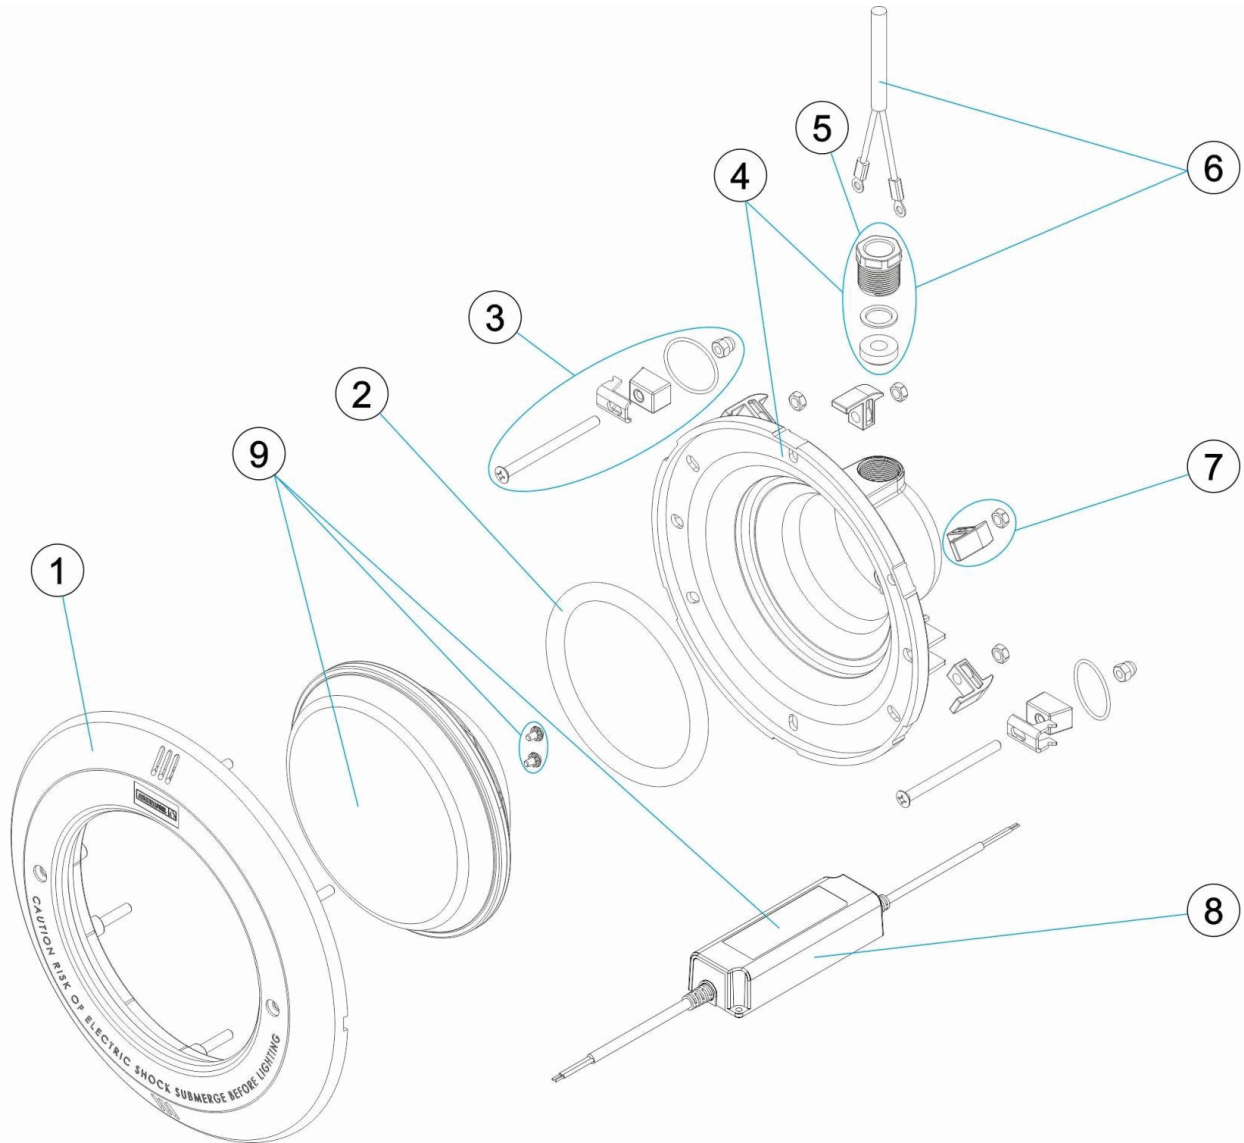

CODE **67517, 67518, 67520, 67521**

DESCRIPTION: **STANDARD PROJECTOR WITH LEDS LAMP**

ENGLISH

POS	CODE	DESCRIPTION	POS	CODE	DESCRIPTION
1	* 4403010302	WHITE FACEPLATE	6	4403014003	CABLE FOR UWL LEDS
1	* 4403010301	S.S. FACEPLATE AND SECURING RING	7	4403010306	LIGHT FIXING CLIP
2	4403010304	LIGHT O RING	8	* 67511	POWER APV 16W 24VDC
3	4403016002	LIGHT FIXING FIXTURES A -4	8	* 67512	POWER APV 40W 24VDC
4	4403016001	BACK COVER M-25	9	* 67515	LIGHTBULB P56 V1.17 W 24VDC WHITE
5	4403014001	PACKING GLANDUWL LEDS	9	* 67516	LIGHTBULB P56 V2.17 W 24VDC WHITE