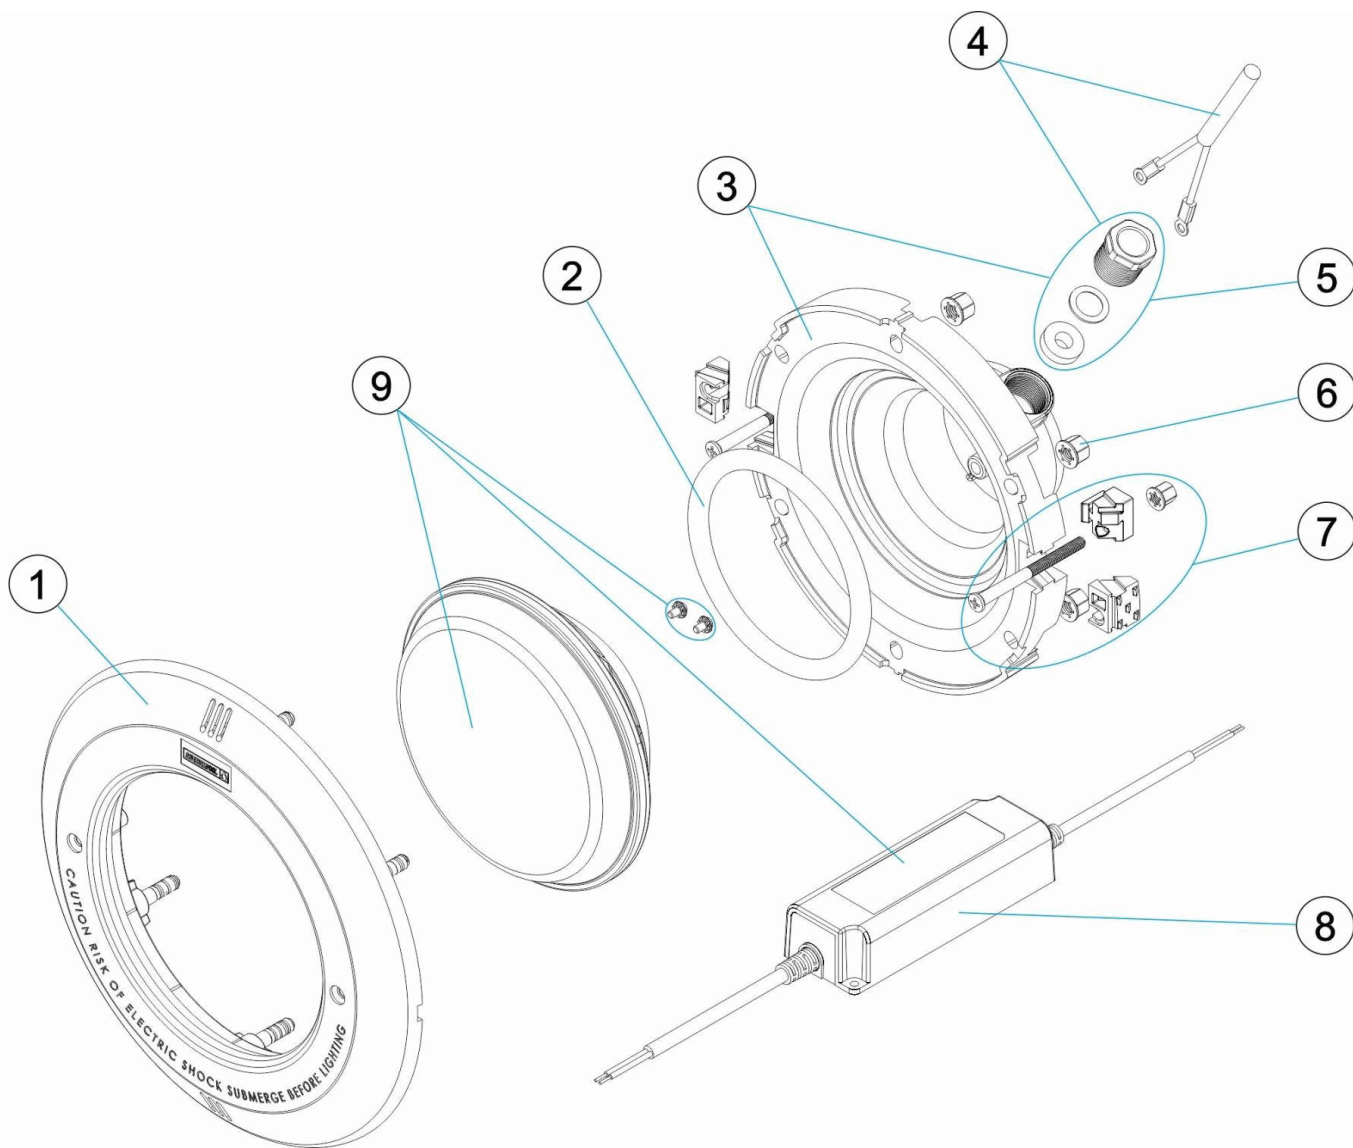

CODICE **67519, 67522**

DESCRIZIONE: **PROIETTORE GLOBAL CON LAMPADA DI LEDS**

ITALIANO

POS	CODICE	DESCRIZIONE	POS	CODICE	DESCRIZIONE
1	4403010006	FLANGIA FINITURA COLORE BIANCO	7	4403010002	FISSAGGIO FARO GLOBAL
2	4403010304	O-RING FARO	8	* 67511	FORNITORE ALIMENTAZIONE APV 16W 24VDC
3	4403010089	CALOTTA FARO GLOBAL LEDS	8	* 67512	FORNITORE ALIMENTAZIONE APV 40W 24VDC
4	4403014003	CAVO FARO LEDS	9	* 67515	LAMPADINA P56 V1.17 W 24VDC BIANCO
5	4403014001	PRESSACAVI CALOTTA FARO LEDS	9	* 67516	LAMPADINA P56 V2.17 W 24VDC BIANCO
6	4403010005	DADO FARO M-8