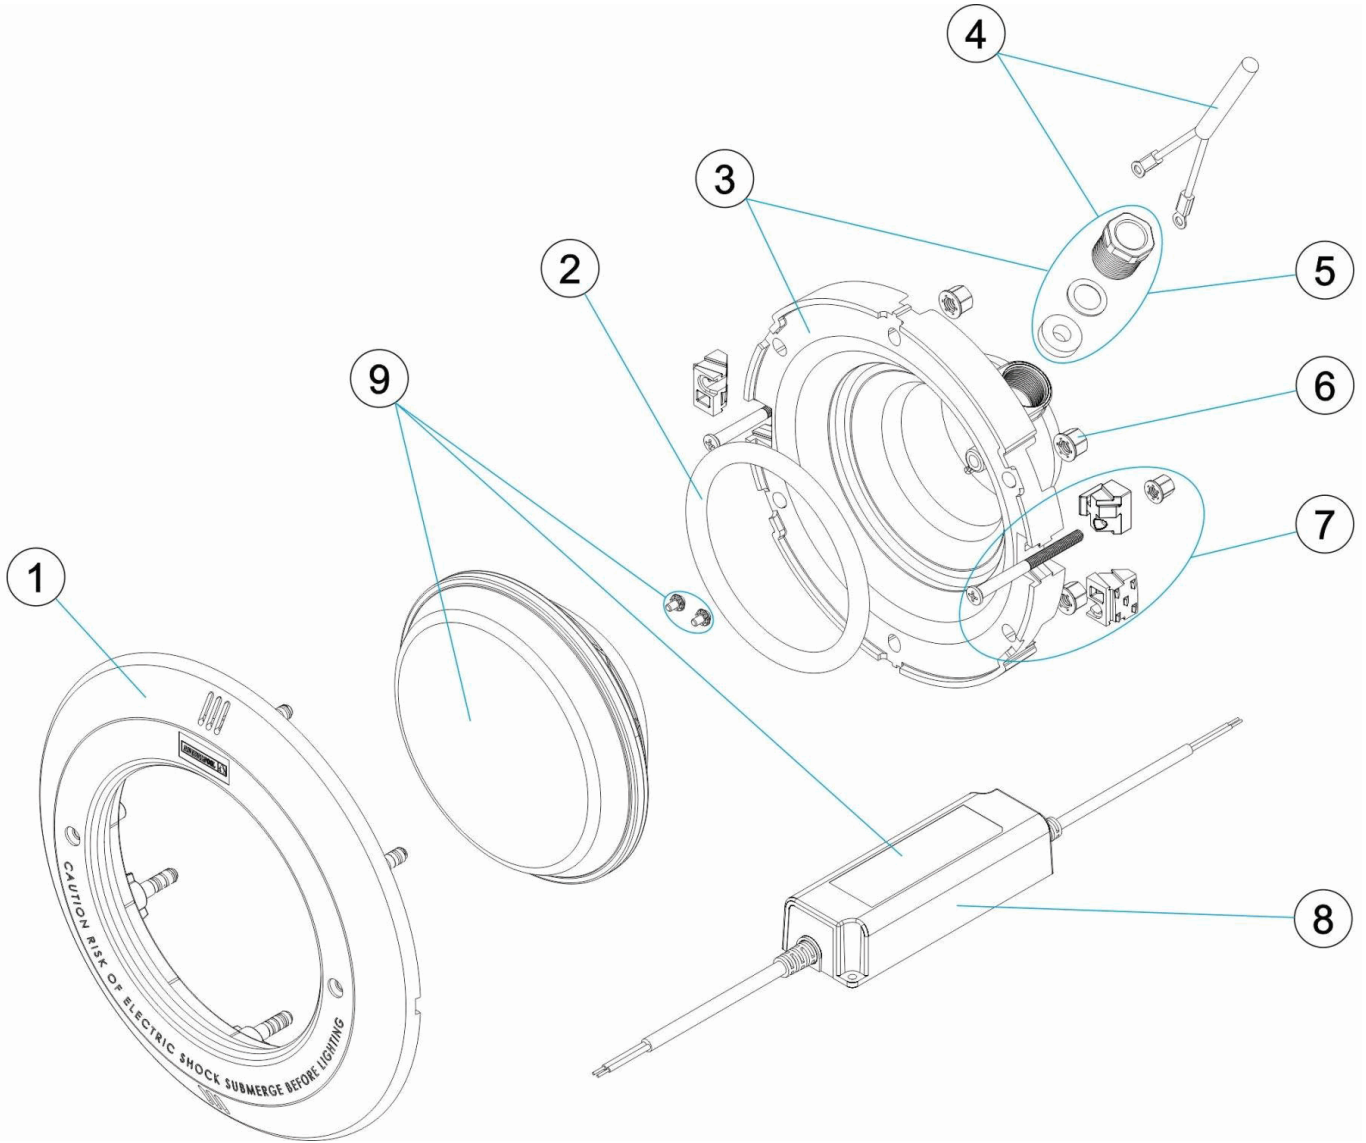

DESCRIPTION: **GLOBAL PROJECTOR WITH LEDS LAMP**

ENGLISH

POS	CODE	DESCRIPTION	POS	CODE	DESCRIPTION
1	4403010006	FACE PLATE WHITE	7	4403010002	LIGHT FIXING FIXTURES GLOBAL
2	4403010304	LIGHT O RING	8	* 67511	POWER APV 16W 24VDC
3	4403010089	BACK COVER GLOBAL LEDS	8	* 67512	POWER APV 40W 24VDC
4	4403014003	CABLE FOR UWL LEDS	9	* 67515	LIGHTBULB P56 V1.17 W 24VDC WHITE
5	4403014001	PACKING GLANDUWL LEDS	9	* 67516	LIGHTBULB P56 V2.17 W 24VDC WHITE
6	4403010005	LIGHT NUT M-8			