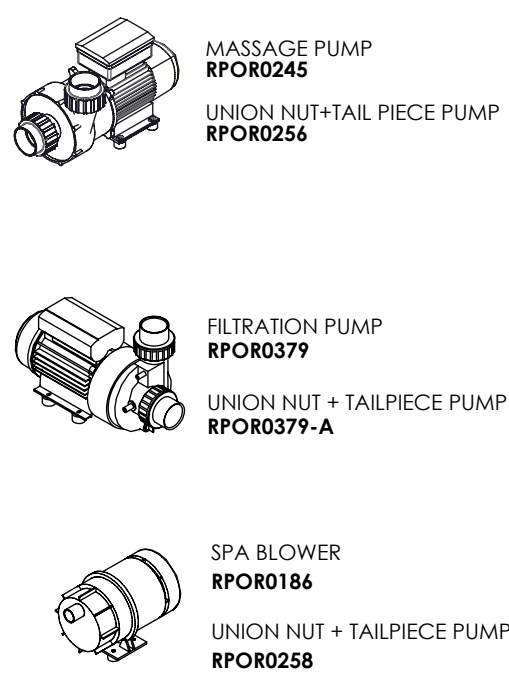

3 FRONTAL JET
 2" SS ROTO
 RPOR0375-C

4 FRONTAL JET 2"
 LF SS ROTO
 RPOR0375-D

B JET BODY SET 3"
 RPOR0376

5 FRONTAL JET 3"
 SS DIRECTIONAL
 RPOR0376-A

6 FRONTAL JET 3"
 SS TWIN ROTO
 RPOR0376-B

C WHITE STAINLESS
 STEEL AIR NOZZLE
 REMP0046

LIGHT COMPONENTS

7 SPOTLIGHT LED SET RD
 RPOR0239

8 MASTER LED LIGHT
 RPOR0240

9 LED SLAVE LIGHT
 RPOR0252

CONTROL PANELS

CONTROL PANEL TP 600
 RPOR0355

COVER DIGITAL PANEL TP 600
 RPOR0355-B

PANELL TOUCH MINIMALIST II
 RPOR0382

HEATER

07816R1013 HEATER RACORDS (2 UNITS)

RPOR0101 - TEMPERATURE PROBES GS I GL (x2)
 RPOR0105 - HEATER 3KW GS I GL
 RPOR0359-A - DIGITAL PANEL BP6013G1

PUMPS

MASSAGE PUMP
 RPOR0245

UNION NUT+TAIL PIECE PUMP
 RPOR0256

FILTRATION PUMP
 RPOR0379

UNION NUT + TAILPIECE PUMP
 RPOR0379-A

SPA BLOWER
 RPOR0186

UNION NUT + TAILPIECE PUMP
 RPOR0258

FILTRATION

SKIMMERFILTER RD LOW PROFILE
 RPOR0238

FILTER CARTRIDGE SKIMMERFILTER RD
 RPOR00247-A