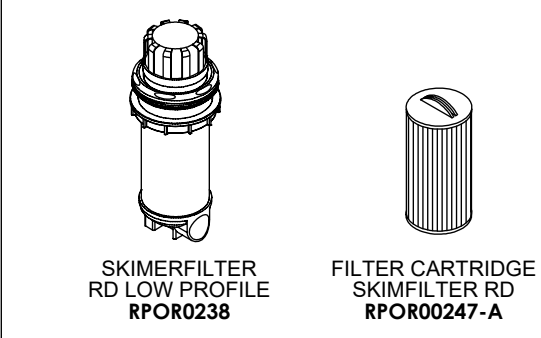

FILTRATION PUMP
 RPOR0379

UNION NUT + TAILPIECE PUMP
 RPOR0379-A

SPA BLOWER
 RPOR0186

UNION NUT + TAILPIECE PUMP
 RPOR0258

FILTRATION

SKIMMERFILTER RD LOW PROFILE
 RPOR0238

FILTER CARTRIDGE SKIMMERFILTER RD
 RPOR00247-A