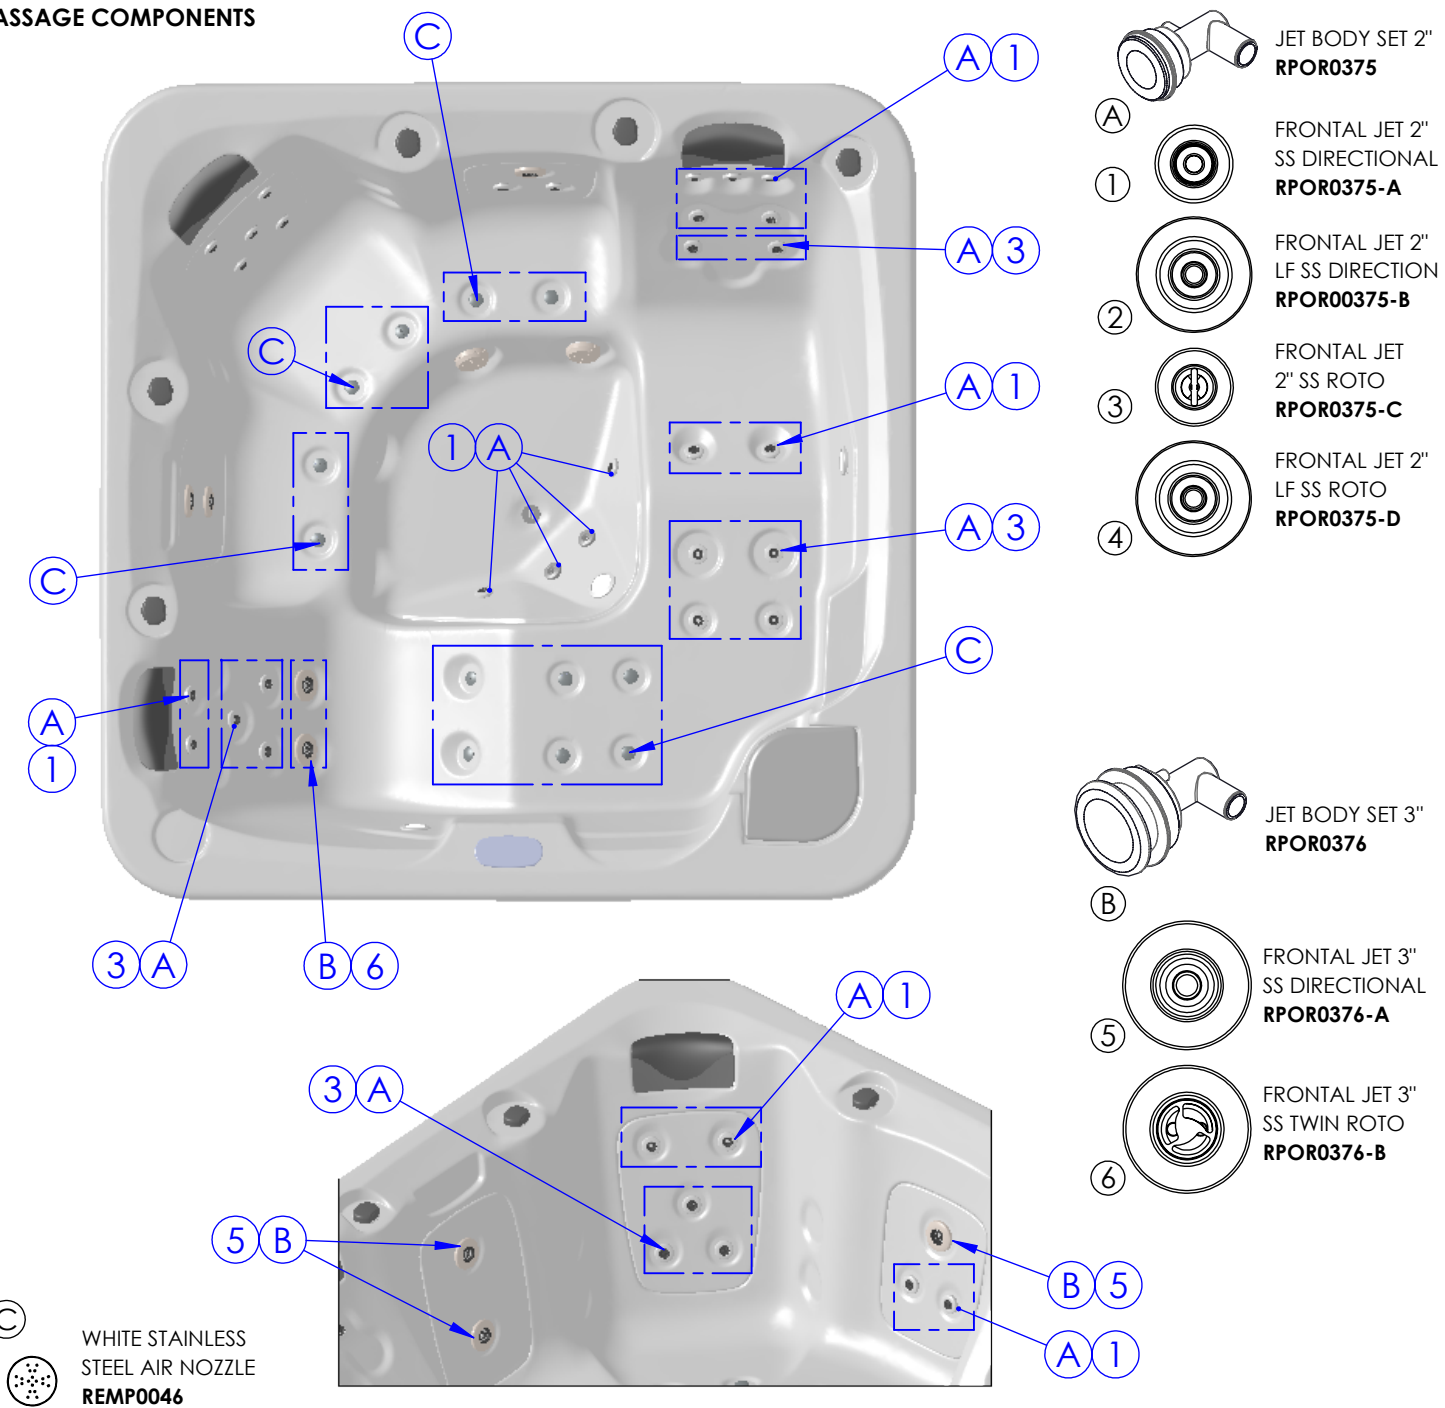

Property of IBERSPA S.L. Avda. Pla d'Urgell 2-8 25200 Cervera, Spain. Don't use without permission. Keep this information confidential and use it solely for the permitted purpose.

CONTROL COMPONENTS

1 VENTRY CONTROLLER SS
 RPOR0261

PILLOWS

3 SMALL HEADREST GREY
 RPOR0032

4 SKIMFILTER COVER
 RPOR0156

MASSAGE COMPONENTS

A JET BODY SET 2"
 RPOR0375

1 FRONTAL JET 2"
 SS DIRECTIONAL
 RPOR0375-A

2 FRONTAL JET 2"
 LF SS DIRECTION
 RPOR00375-B