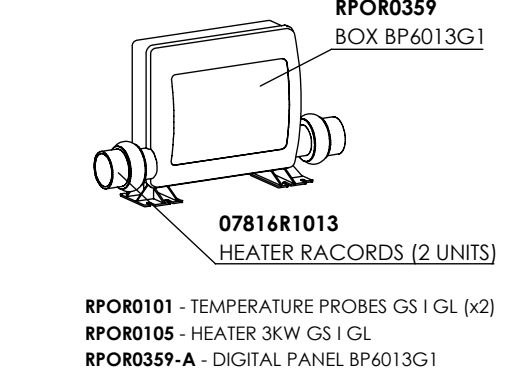

LIGHT COMPONENTS

7 SPOTLIGHT LED SET RD
 RPOR0239

8 MASTER LED LIGHT
 RPOR0240

9 LED SLAVE LIGHT
 RPOR0252

CONTROL PANELS

CONTROL PANEL TP 600
 RPOR0355

COVER DIGITAL PANEL TP 600
 RPOR0355-B

PANELL TOUCH MINIMALIST II
 RPOR0382

HEATER

07816R1013 HEATER RACORDS (2 UNITS)

RPOR0101 - TEMPERATURE PROBES GS I GL (x2)
 RPOR0105 - HEATER 3KW GS I GL
 RPOR0359-A - DIGITAL PANEL BP6013G1

PUMPS

MASSAGE PUMP
 RPOR0245

UNION NUT+TAIL PIECE PUMP
 RPOR0256