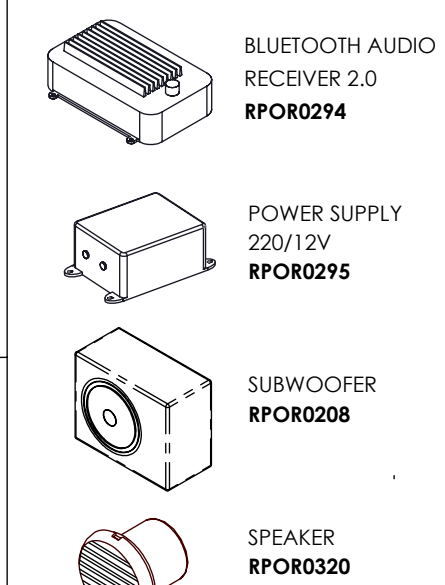

LIGHT COMPONENTS

7 SPOTLIGHT LED SET RD
 RPOR0239

8 MASTER LED LIGHT
 RPOR0240

9 LED SLAVE LIGHT
 RPOR0252

CONTROL PANELS

CONTROL PANEL TP 600
 RPOR0355

COVER DIGITAL PANEL TP 600
 RPOR0355-B

PANELL TOUCH MINIMALIST II
 RPOR0382

FILTRATION PUMP
 RPOR0379

UNION NUT + TAILPIECE PUMP
 RPOR0379-A

SPA BLOWER
 RPOR0186

UNION NUT + TAILPIECE PUMP
 RPOR0258

FILTRATION

SKIMMERFILTER RD LOW PROFILE
 RPOR0238

FILTER CARTRIDGE SKIMMERFILTER RD
 RPOR00247-A

DESINFECTATION

OZON KIT
 RPOR0248

OZONE CLEAR CHAMBER SYSTEM
 RPOR0265

AUDIO

Option 2.1

BLUETOOTH AUDIO RECEIVER 2.0
 RPOR0294

POWER SUPPLY 220/12V
 RPOR0295

SUBWOOFER
 RPOR0208