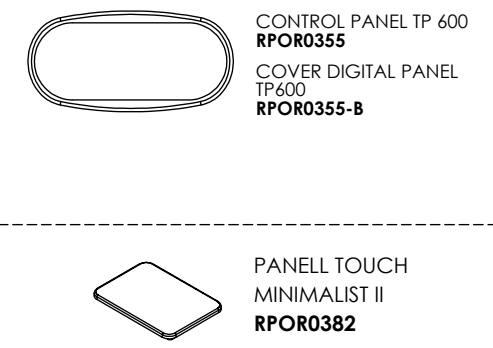

LIGHT COMPONENTS

7 SPOTLIGHT LED SET RD
 RPOR0239

8 MASTER LED LIGHT
 RPOR0240

9 LED SLAVE LIGHT
 RPOR0252

CONTROL PANELS

CONTROL PANEL TP 600
 RPOR0355

COVER DIGITAL PANEL TP 600
 RPOR0355-B

PANELL TOUCH MINIMALIST II
 RPOR0382