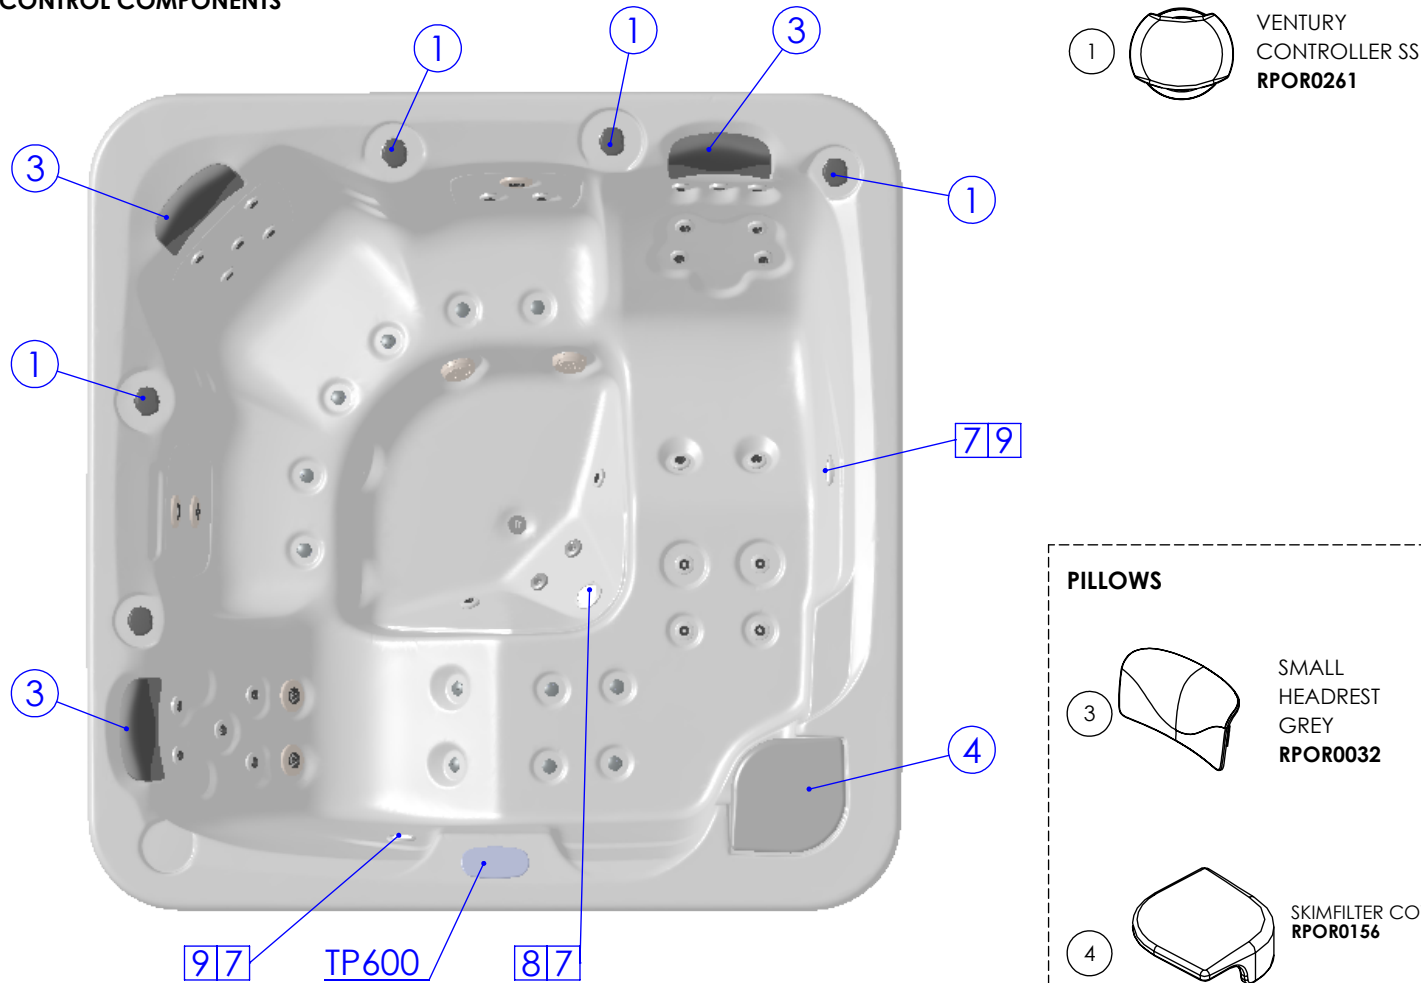

Property of IBERSPA S.L. Avda. Pla d'Urgell 2-8 25200 Cervera, Spain. Don't use without permission. Keep this information confidential and use it solely for the permitted purpose.

CONTROL COMPONENTS

1 VENTRY CONTROLLER SS
 RPOR0261

PILLOWS

3 SMALL HEADREST GREY
 RPOR0032

4 SKIMFILTER COVER
 RPOR0156

MASSAGE COMPONENTS

A JET BODY SET 2"
 RPOR0375

1 FRONTAL JET 2"
 SS DIRECTIONAL
 RPOR0375-A

2 FRONTAL JET 2"
 LF SS DIRECTION
 RPOR00375-B