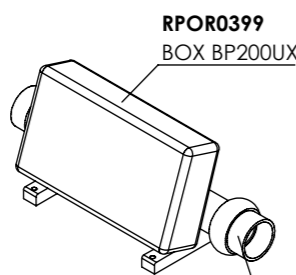

COVER STANDARD PANEL SPATOUCH RPOR0354-B (OPTIONAL)

**PUMPS**

MASSAGE PUMP 2V RPOR0246

UNION NUT+TAIL PIECE PUMP RPOR0256

**HEATER**

RPOR0399 BOX BP200UX

- RPOR0399-A - DIGITAL PANEL BP200UX
- RPOR0399-B - HEATER 3KW BP20
- RPOR0399-C - TEMPERATURE PROBES BP20 12IN
- RPOR0399-D - TEMPERATURE PROBES BP20 24IN