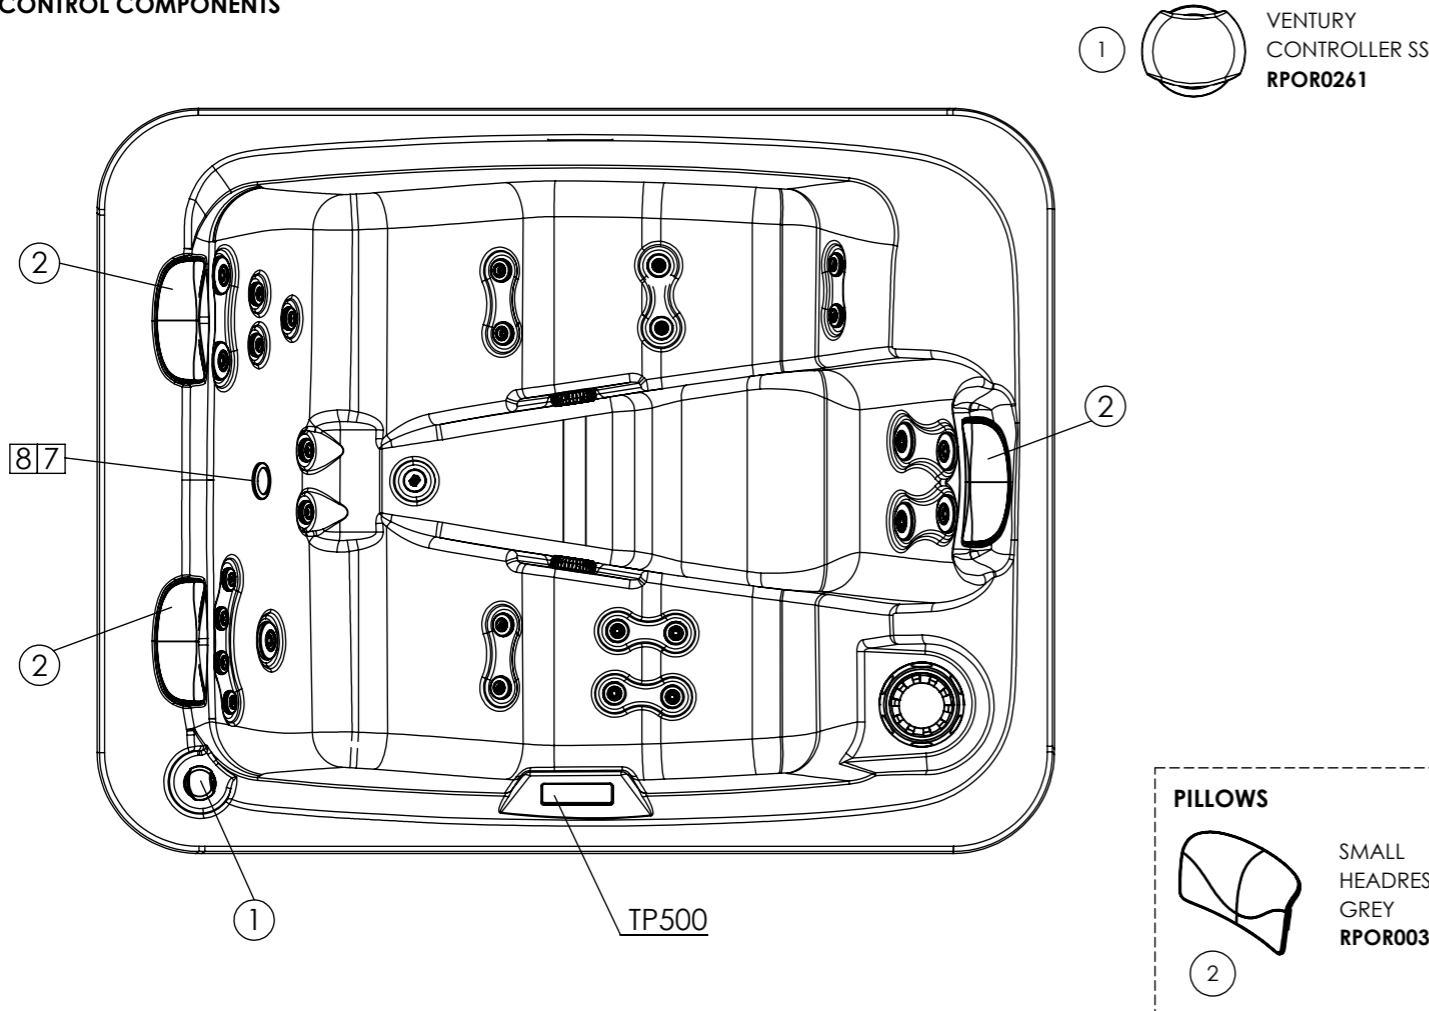

**MASSAGE COMPONENTS**

**LIGHT COMPONENTS**

7 SPOTLIGHT LED SET RD RPOR0239

8 MASTER LED LIGHT RPOR0240

**CONTROL PANELS**

CONTROL PANEL TP500 RPOR0400

COVER DIGITAL PANEL TP500 RPOR0400-A

SPATOUCH CONTROL PANEL RPOR0354 (OPTIONAL)

COVER STANDARD PANEL SPATOUCH RPOR0354-B (OPTIONAL)

**PUMPS**

MASSAGE PUMP 2V RPOR0246

UNION NUT+TAIL PIECE PUMP RPOR0256

**HEATER**

RPOR0399 BOX BP200UX

- RPOR0399-A - DIGITAL PANEL BP200UX
- RPOR0399-B - HEATER 3KW BP20
- RPOR0399-C - TEMPERATURE PROBES BP20 12IN
- RPOR0399-D - TEMPERATURE PROBES BP20 24IN