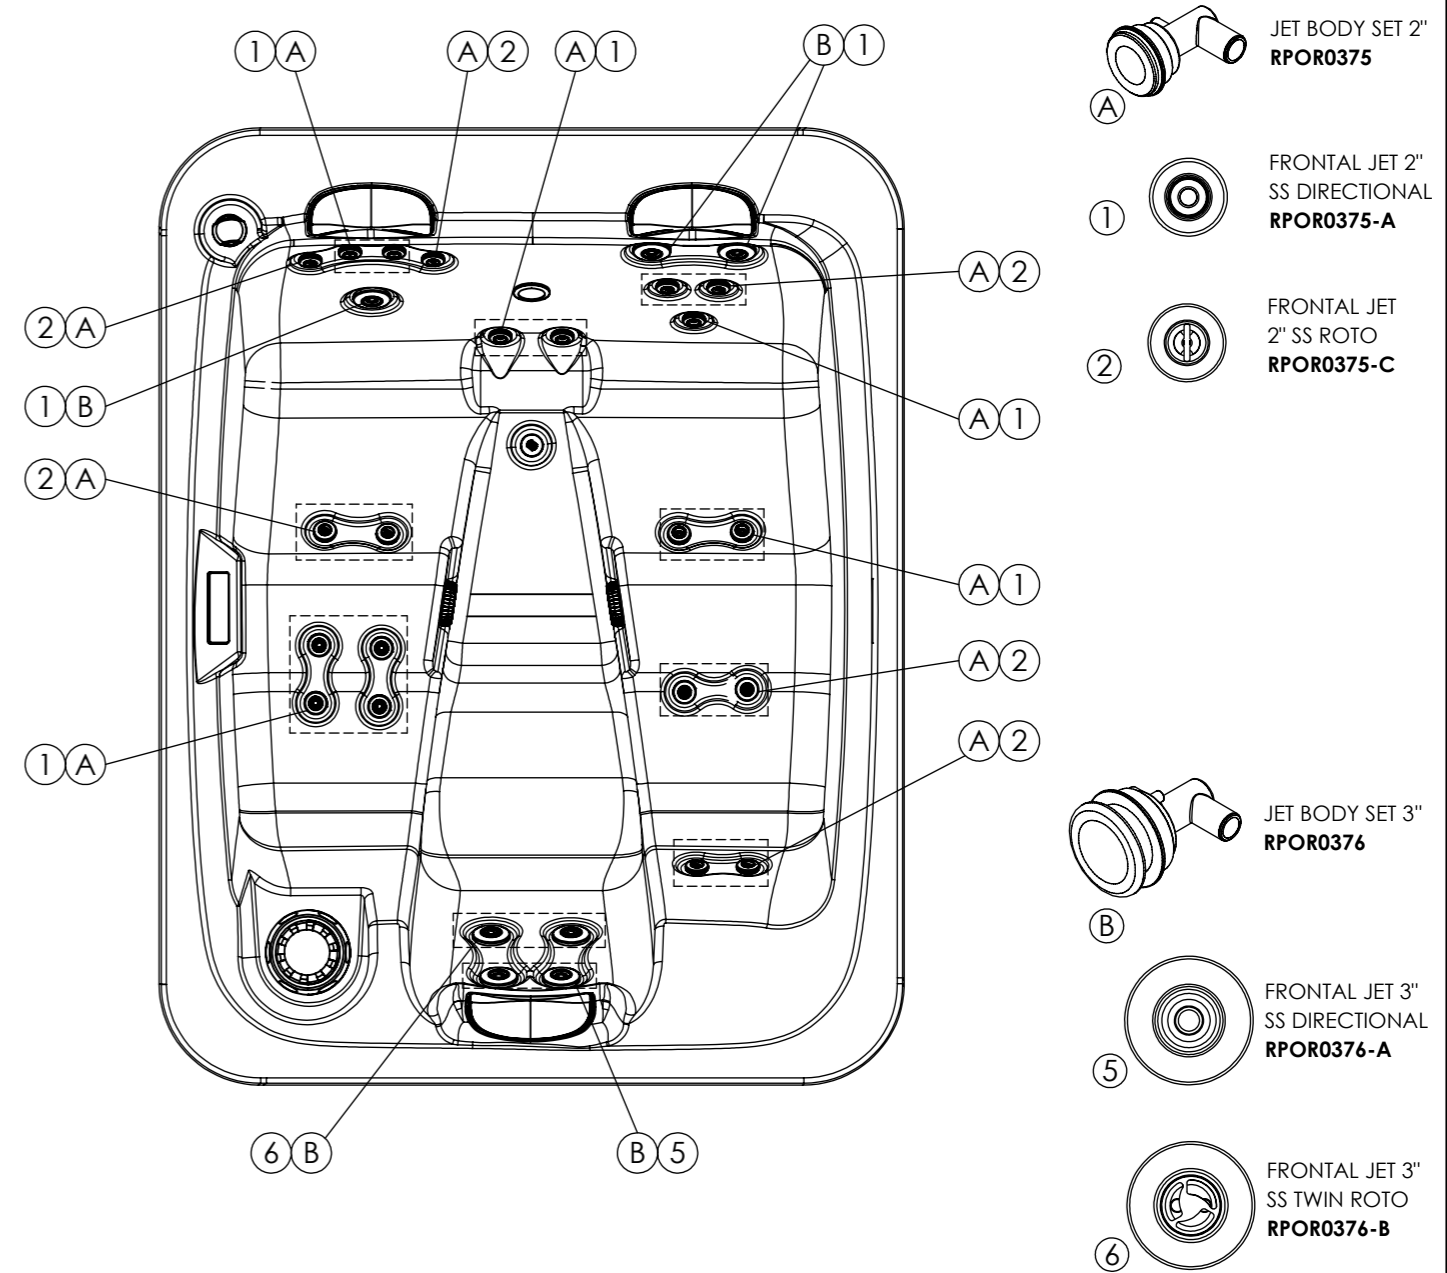

Property of IBERSPA S.L. Avda. Pla d'Urgell 2-8 25200 Cervera, Spain. Don't use without permission. Keep this information confidential and use it solely for the permitted purpose.

**CONTROL COMPONENTS**

**MASSAGE COMPONENTS**

**LIGHT COMPONENTS**

7 SPOTLIGHT LED SET RD RPOR0239

8 MASTER LED LIGHT RPOR0240

**CONTROL PANELS**

CONTROL PANEL TP500 RPOR0400

COVER DIGITAL PANEL TP500 RPOR0400-A

SPATOUCH CONTROL PANEL RPOR0354 (OPTIONAL)

COVER STANDARD PANEL SPATOUCH RPOR0354-B (OPTIONAL)

**PUMPS**

MASSAGE PUMP 2V RPOR0246

UNION NUT+TAIL PIECE PUMP RPOR0256

**HEATER**

RPOR0399 BOX BP200UX

- RPOR0399-A - DIGITAL PANEL BP200UX
- RPOR0399-B - HEATER 3KW BP20
- RPOR0399-C - TEMPERATURE PROBES BP20 12IN
- RPOR0399-D - TEMPERATURE PROBES BP20 24IN