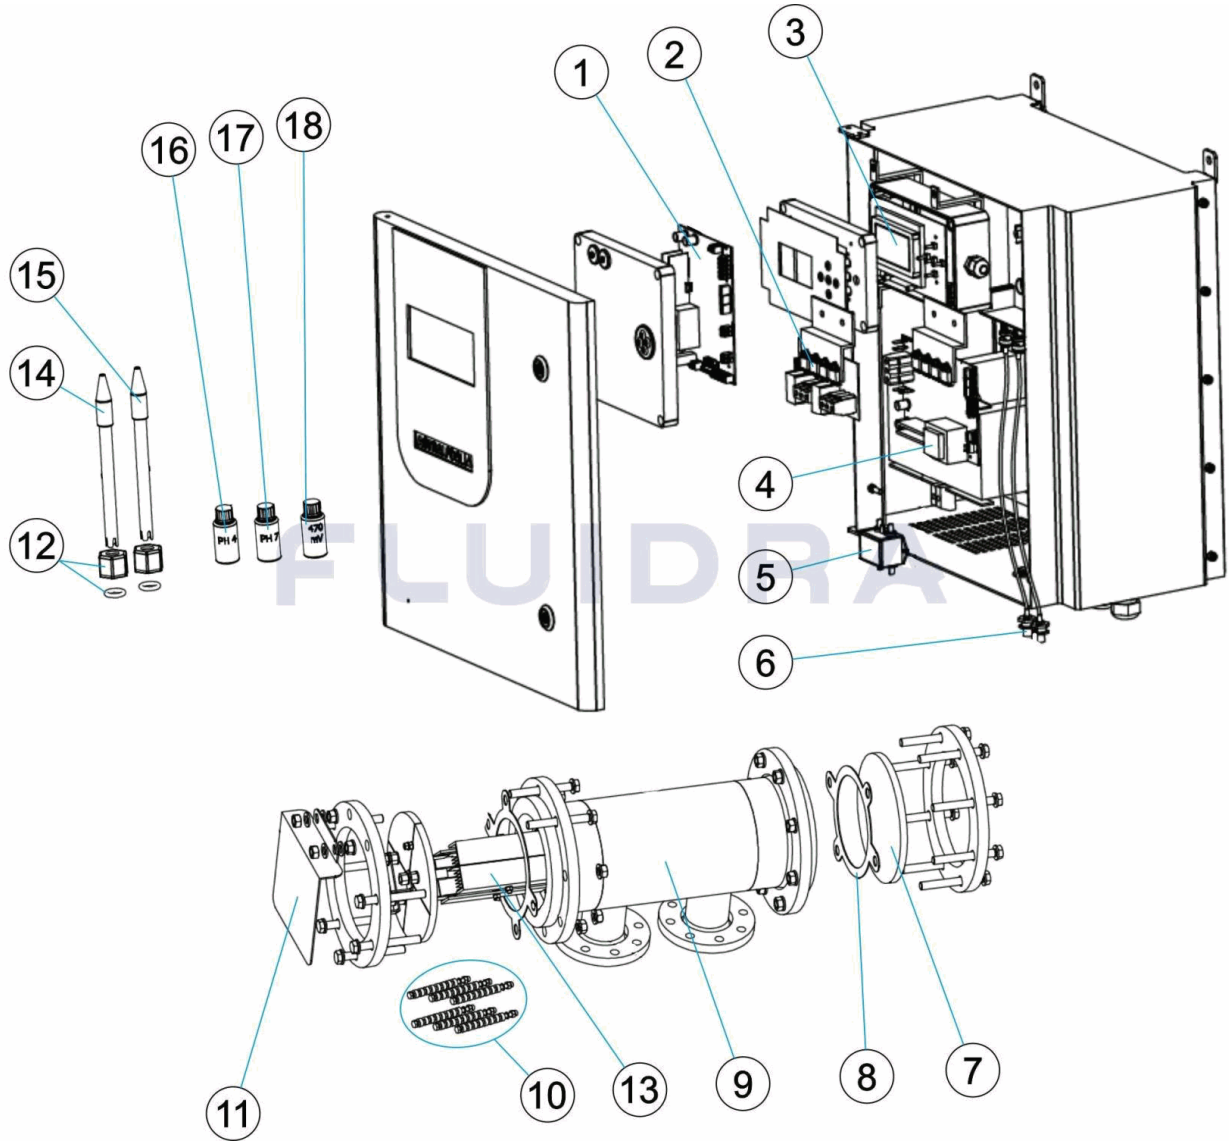

* -> VOIR FICHE D'OBSERVATIONS

CODE **53799, 53800, 53801, 53802, 53803, 53804**

DESCRIPTION: **SYSTÈME ÉLECTROLYSE EASY SALT**

POSTÉRIEUR À 04/2013

9	* 4408040003	CELLULE PORTE-ÉLECTRODE ES-70/90		
---	--------------	----------------------------------	--	--

CODE **53799, 53800, 53801, 53802, 53803, 53804**

DESCRIPTION: **EASY SALT ELECTROLYSIS SYSTEM**

AFTER 04/2013

ENGLISH

POS	CODE	DESCRIPTION	POS	CODE	DESCRIPTION
1	* 4408040097	CONTROL CARD DOM-180	9	* 4408040004	ELECTRODE CELL ES-180
1	* 4408040098	CONTROL CARD DOM-180+	10	* 4408040090	SCREW KIT FOR ELECTRODE FIXATION DM06 DOI
2	* 4408040100	POWER CARD DOM-180/+	10	* 4408040091	SCREW KIT FOR ELECTRODE FIXATION DM06 DOI
3	4408040099	DISPLAY/POWER CARD DOM IND.	11	4408040078	CONTAC PROTECTION D-80 EX
4	* 4408040093	CONTROL CARD DOM-70	12	* 4408041310	CONNECTOR 12M/M. - 1/2"
4	* 4408040095	CONTROL CARD DOM-70+	13	* 60685	SELF-CLEANING ELECTRODE DOM-70
4	* 4408040094	CONTROL CARD DOM-90	13	* 60686	SELF-CLEANING ELECTRODE DOM-90
4	* 4408040096	CONTROL CARD DOM-90+	13	* 60687	SELF-CLEANING ELECTRODE DOM-180
5	* 4408040017	FILTER 230V 6A II	14	* 60648	ELECTRODE PH
6	* 4408040088	BNC 0,7 EX CABLE	15	* 60649	ORP ELECTRODE
6	* 4408070069	BCN CONNECTOR	16	* 60632	CALIBRATION SOLUTION PH 4,0 50 ML. (RED)
7	4408041532	METHACRYLATE DISK D.267/15 MM.. D-100/150EX/+	17	* 60618	CALIBRATION SOLUTION PH 7,0 50 ML. (GREEN)
8	4408041518	CELL GASKET D-100/150EX/+	18	* 60633	CALIBRATION SOLUTION ORP 470 MV