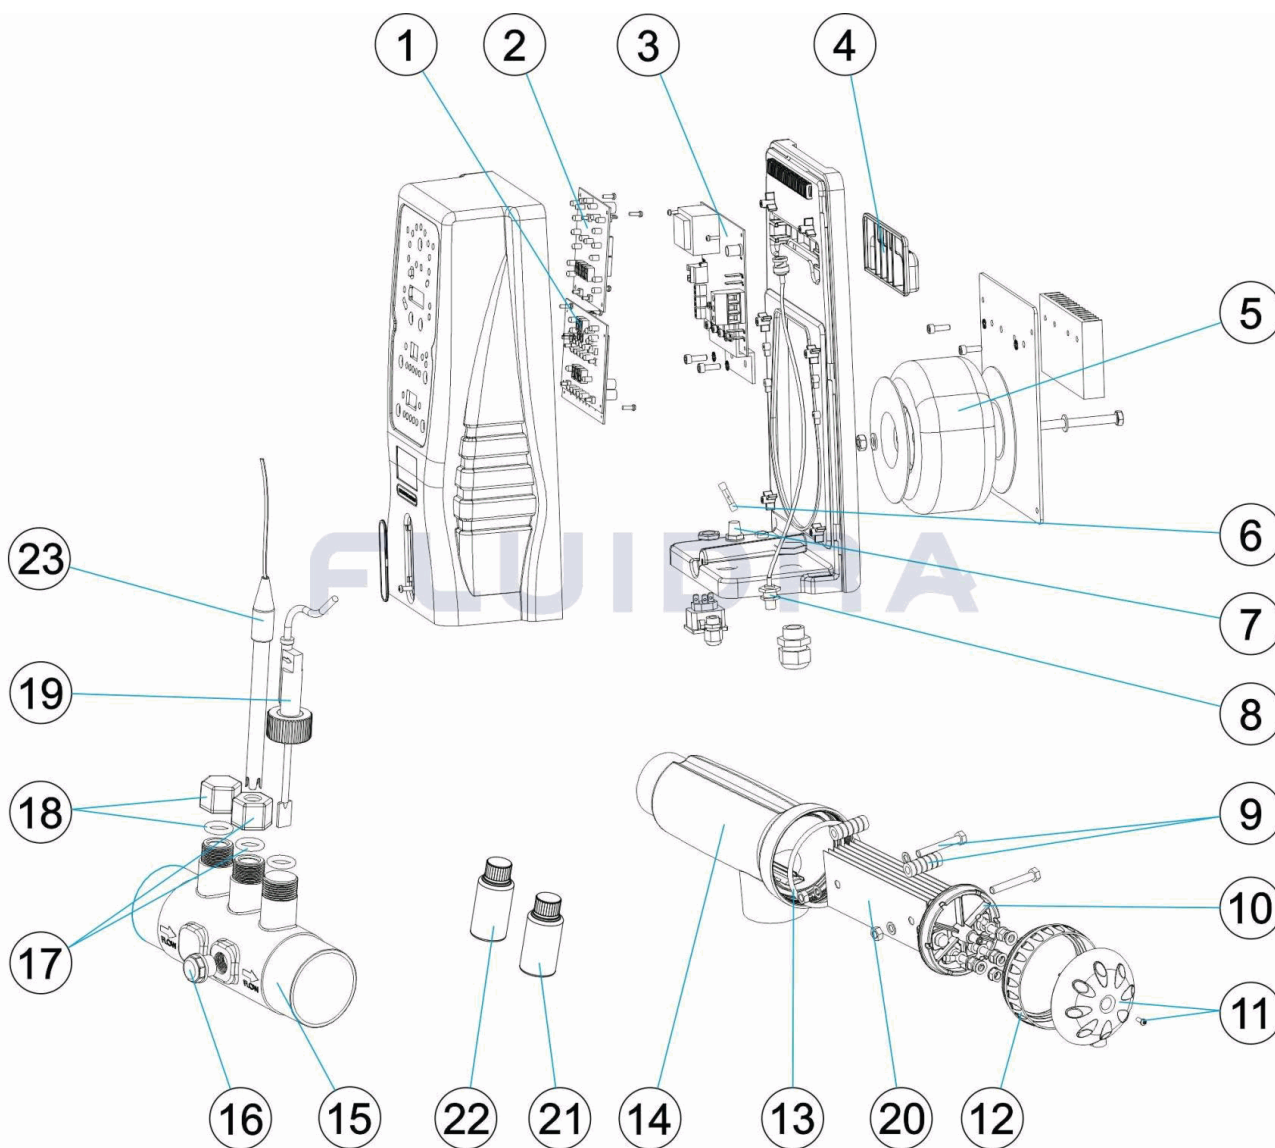

CODICE 52569, 52569-AM, 52570, 52570-AM, 52571, 52571-AM

DESCRIZIONE: SISTEMA ELETTROLISI SMART+(60 - 100 - 160) PH

ITALIANO

POS	CODICE	DESCRIZIONE	QUANTITA'	POS	CODICE	DESCRIZIONE	QUANTITA'
1	4408040071	CARTA D'INDICAZIONE SMART PH		5	* 4408040352	TRANSFORMATORE 310 VA ACQUA DI MA	
2	4408041201	CARTA D'INDICAZIONE (SM+/EL)		6	* 4408041113	FUSIVILE 2A	
3	* 4408040058	CARTA POTENZA AC-12/PH		6	* 4408041114	FUSIVILE 3A	
3	* 4408040343	CARTA POTENZA AC-12/PH ACQUA DI MARE		6	* 4408041204	FUSIVILE 4A	
3	* 4408040059	CARTA POTENZA AC-22/PH		7	4408040523	PORTAFUSIBILI 5X20 CORPO	
3	* 4408040346	CARTA POTENZA AC-22/PH ACQUA DI MARE		8	4408070069	CONNETTORE BCN	
3	* 4408040060	CARTA POTENZA AC-30/PH		9	4408040073	ELETTRODI KIT ANCORAGGIO	
3	* 4408040349	CARTA POTENZA AC-30/PH ACQUA DI MARE		10	4408040074	ELETTRODI DI RICAMBIO RICHIESTA SOS	
4	4408041101	BASE PARETE CONTROLLATORE		11	4408041117	COPERCHIO PROTEZIONE CONTATTI	
5	* 4408041106	TRANSFORMATORE POTENZA 190 VA		12	4408041123	ANELLO FILETTATO CELLA	
5	* 4408040351	TRANSFORMATORE 160 VA ACQUA DI MARE		13	4408041118	GIUNTA TORICA CELLULA	
5	* 4408041107	TRANSFORMATORE POTENZA 370 VA		14	4408041122	CORPO CELLULA	
5	* 4408041202	TRANSFORMATORE POTENZA 480 VA		15	4408041306	PORTA-SONDE	

* SI FACCIA RIFERIMENTO AL FOGLIO DELLE OSSERVAZIONI