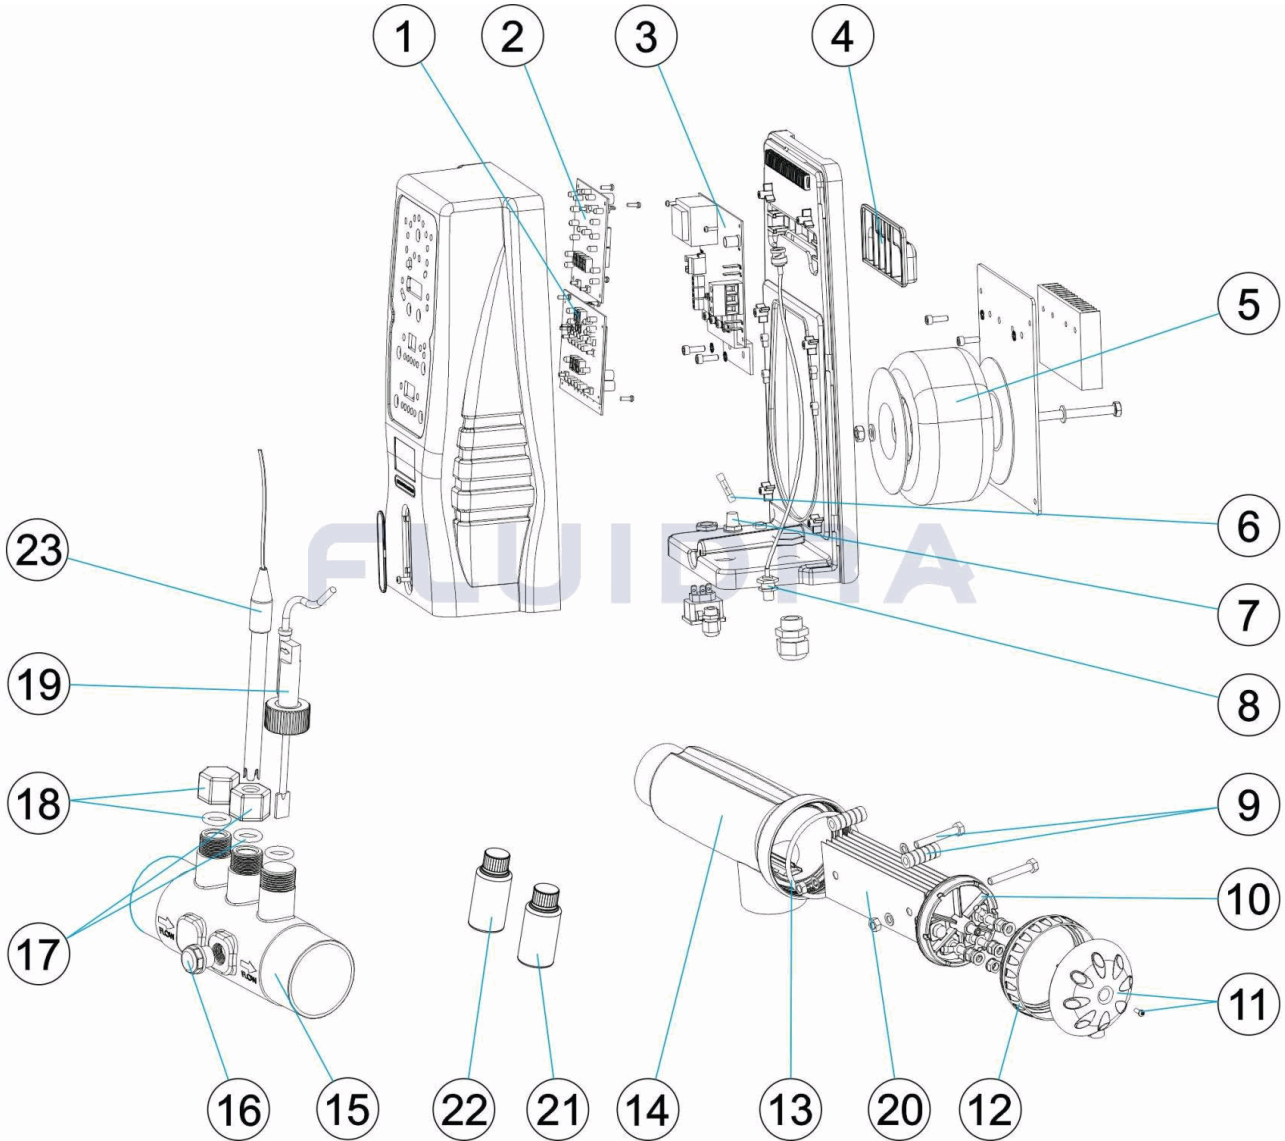

CODE **52569, 52569-AM, 52570, 52570-AM, 52571, 52571-AM**

DESCRIPTION: **ELECTROLYSIS SYSTEM MART+(60 - 100 - 160) PH**

ENGLISH

POS	CODE	DESCRIPTION	QUANTITY	POS	CODE	DESCRIPTION	QUANTITY
1	4408040071	DISPLAY/POWER CARD SMART PH		5	* 4408040352	SEAWATER POWER TRANSFORMER 310 \	
2	4408041201	DISPLAY/POWER CARD (SM+/EL)		6	* 4408041113	FUSE 2A	
3	* 4408040058	POWER CARD AC-12/PH		6	* 4408041114	FUSE 3A	
3	* 4408040343	SEAWATER POWER CARD AC-12/PH		6	* 4408041204	FUSE 4A	
3	* 4408040059	POWER CARD AC-22/PH		7	4408040523	FUSE HOLDER 5X20	
3	* 4408040346	SEAWATER POWER CARD AC-22/PH		8	4408070069	BCN CONNECTOR	
3	* 4408040060	POWER CARD AC-30/PH		9	4408040073	ELECTRODE FIXING KIT	
3	* 4408040349	SEAWATER POWER CARD AC-30/PH		10	4408040074	SM/SM+/EL ELECTRODE HOLDER	
4	4408041101	CONTROLLER WALL BASE		11	4408041117	CONTACT PROTECTION COVER	
5	* 4408041106	POWER TRANSFORMER 190 VA		12	4408041123	CELL THREADED RING	
5	* 4408040351	SEAWATER POWER TRANSFORMER 160 VA		13	4408041118	CELL O-RING	
5	* 4408041107	POWER TRANSFORMER 370 VA		14	4408041122	CELL BODY	
5	* 4408041202	POWER TRANSFORMER 480 VA		15	4408041306	SENSOR HOLDER	