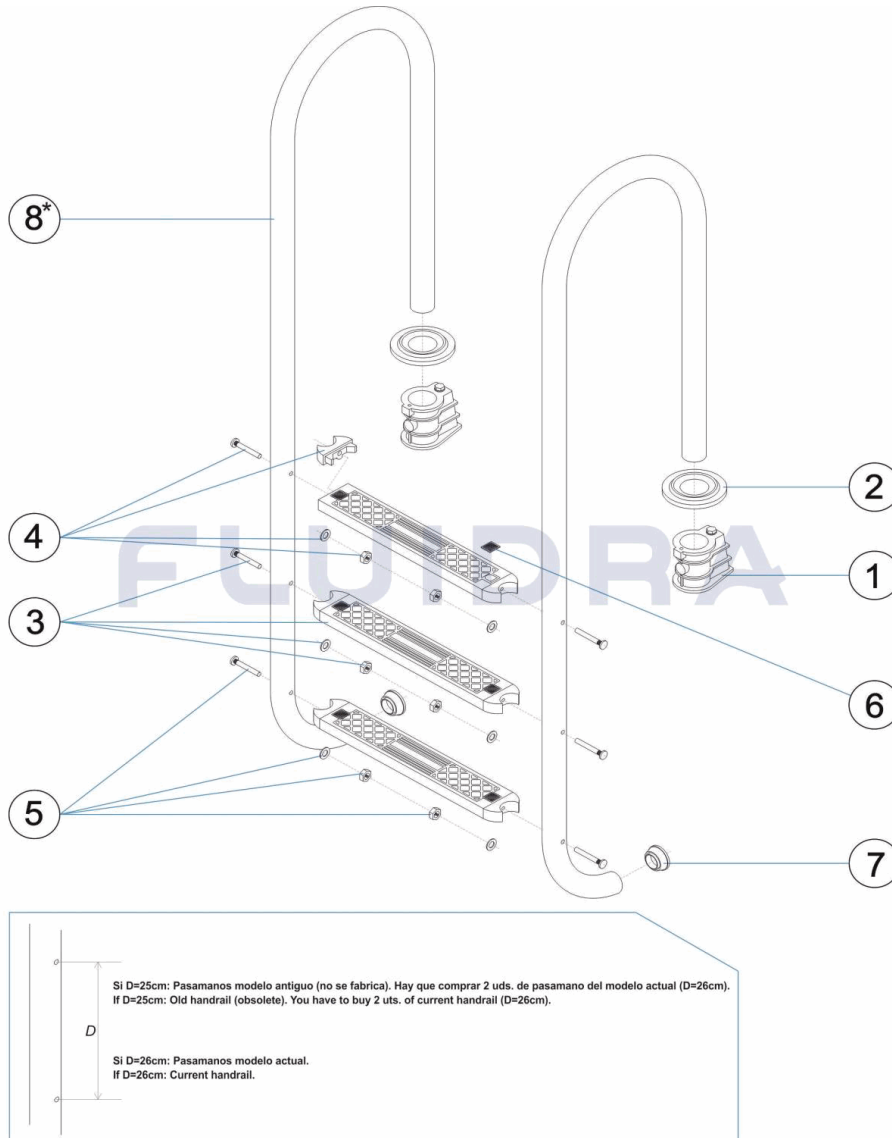

CODE **05492, 05493, 05494, 05495**

DESCRIPTION: **MURO LADDER 2-3-4-5 STEPS AISI-304**

ENGLISH

POS	CODE	DESCRIPTION	QUANTITY	POS	CODE	DESCRIPTION	QUANTITY
1	44010101	LADDER ANCHOR		7	440101012	LADDER END CAP	
2	44010102	ESCUTCHEON 304		8	* 05492R0001	HANDRAIL LADDER 2 STEPS AISI-304	
3	44010105	STANDARD TREAD 304		8	* 05493R0001	HANDRAIL LADDER 3 STEPS	
4	44010107	TREAD END SET 316		8	* 05494R0001	HANDRAIL LADDER 4 STEPS	
5	44010111	TREAD BOLT SET 316		8	* 05495R0001	HANDRAIL LADDER 5 STEPS	
6	44010109	STANDARD TREAD END INSERT