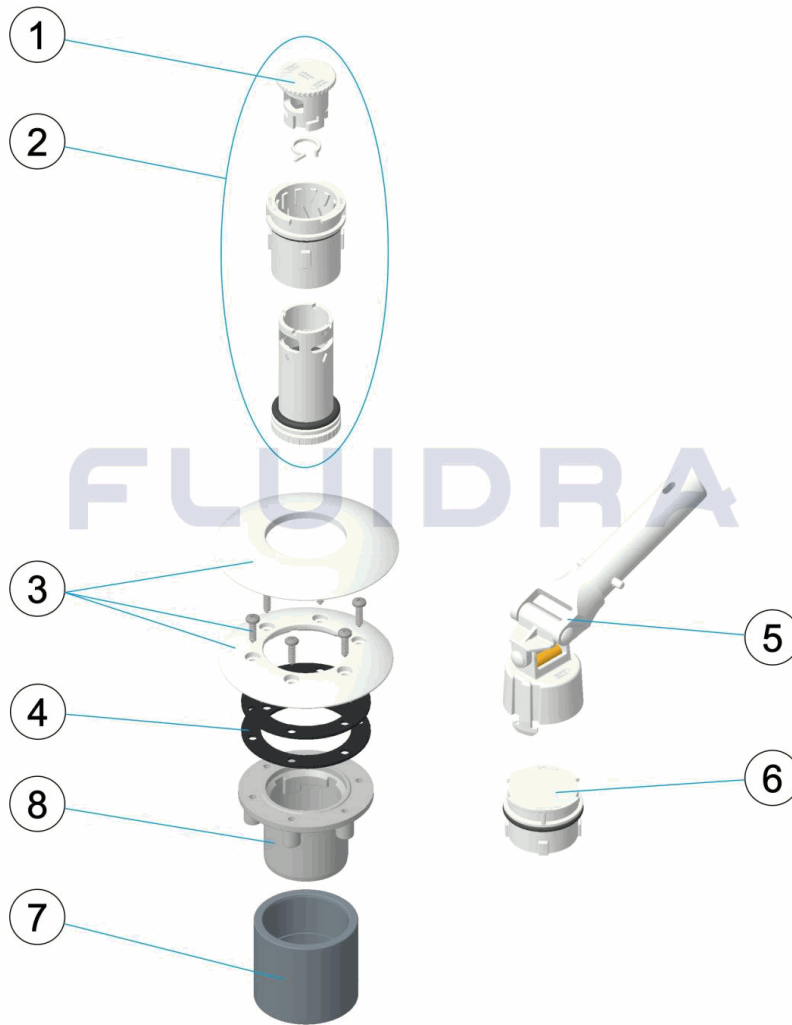

CODE 28499, 28499CL090, 28499CL129, 28499CL144

DESCRIPTION: NET'N' CLEAN NOZZLE LINER THREAD-FORMING SCREW D. 63

ENGLISH

POS	CODE	DESCRIPTION	QUANTITY	POS	CODE	DESCRIPTION	QUANTITY
1	* 4402044506	OUTLET PLUG ASSY		3	* 4402040102	TRIM WITH FLANGE AND SCREWS	
1	* 4402040085	OUTLET PLUG ASSY		3	* 4402040103	TRIM WITH FLANGE AND SCREWS	
1	* 4402040086	OUTLET PLUG ASSY		3	* 4402040104	TRIM WITH FLANGE AND SCREWS	
1	* 4402040087	OUTLET PLUG ASSY		4	4402044602	GASKET ASSEMBLY	
2	* 4402044505	MAIN BODY ASSY		5	4402044504	NET'N'CLEAN SPANNER ASSY	
2	* 4402040105	MAIN BODY ASSY		6	4402044507	WINTERIZING COVER ASSY	
2	* 4402040106	MAIN BODY ASSY		7	4402040030	D. 63 PN10 CONNECTION	
2	* 4402040107	MAIN BODY ASSY		8	28499R0001	THREADED INLET BASE D 63 PN-10	
3	* 4402044603	TRIM WITH FLANGE AND SCREWS					

CODE **28499, 28499CL090, 28499CL129, 28499CL144**

DESCRIPTION: **NET'N' CLEAN NOZZLE LINER THREAD-FORMING SCREW D. 63**

OBSERVATIONS

POS	CODE	OBSERVATIONS
1	4402044506	FOR: 28499 BLANCO / WHITE
1	4402040085	FOR: 28499CL090 BEIGE
1	4402040086	FOR: 28499CL129 GRIS / GREY
1	4402040087	FOR: 28499CL144 ANTRACITA / ANTHRACITE
2	4402044505	FOR: 28499 BLANCO / WHITE
2	4402040105	FOR: 28499CL090 BEIGE
2	4402040106	FOR: 28499CL129 GRIS / GREY
2	4402040107	FOR: 28499CL144 ANTRACITA / ANTHRACITE
3	4402044603	FOR: 28499 BLANCO / WHITE
3	4402040102	FOR: 28499CL090 BEIGE
3	4402040103	FOR: 28499CL129 GRIS / GREY
3	4402040104	FOR: 28499CL144 ANTRACITA / ANTHRACITE