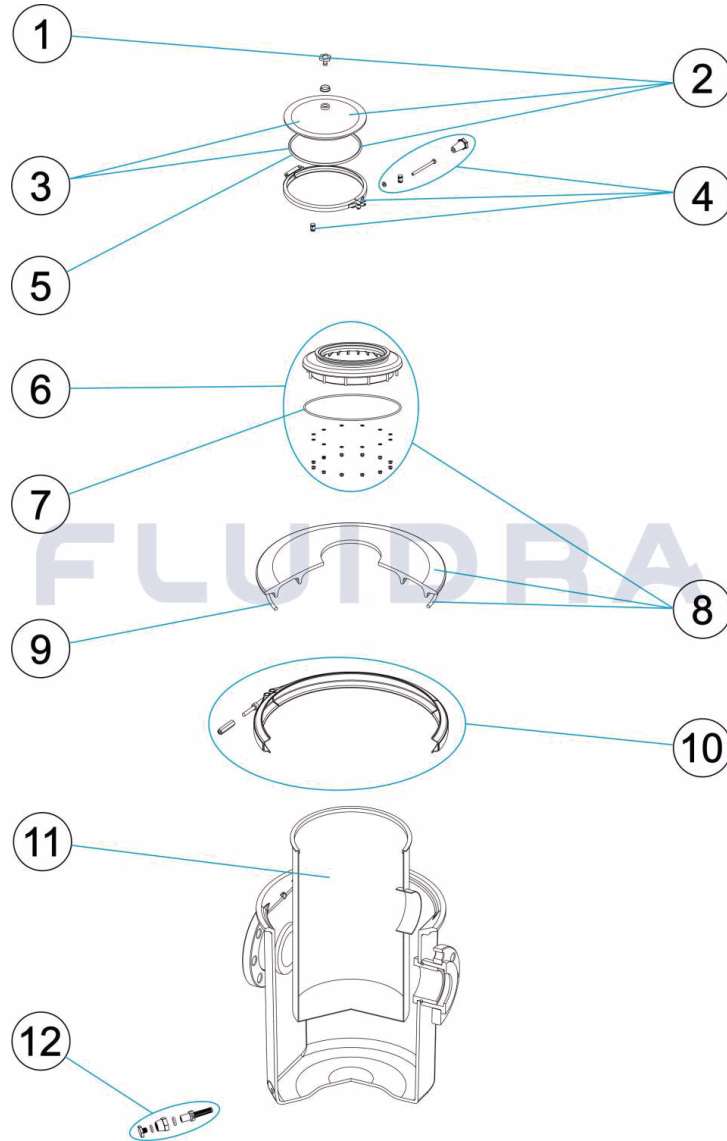

CODICE **15650, 15651, 15652, 15653, 15654**

DESCRIZIONE: **PREFILTRI POLIESTERE CON TAPPO VISORE 60L.**

ITALIANO

POS	CODICE	DESCRIZIONE	QUANTITA'	POS	CODICE	DESCRIZIONE	QUANTITA'
1	4404130107	APPO 1/4" SCARICO ANONIMO CON GUARN		7	4404020116	O-RING 255X4	
2	4405040401	COPERCHIO CON GUARNIZIONE E TAPPO		8	4405040404	COPERCHIO PREFILTRO CON GUARNIZIO	
3	4404080102	COPERCHIO TRASPARENTE + ANELLO		9	4405040204	GUARNIZIONE COPERCHIO	
4	4404080103	ANELLO CHIUSURA 203 NERO		10	4405040205	FASCETTA PREFILTRO	
5	4404080101	O-RING COPERCHIO		11	4405040308	CESTO PREFILTRO	
6	4405040405	KIT FLANGIA COPERCHIO		12	4405040202	SCARICO ACQUA 3/8"