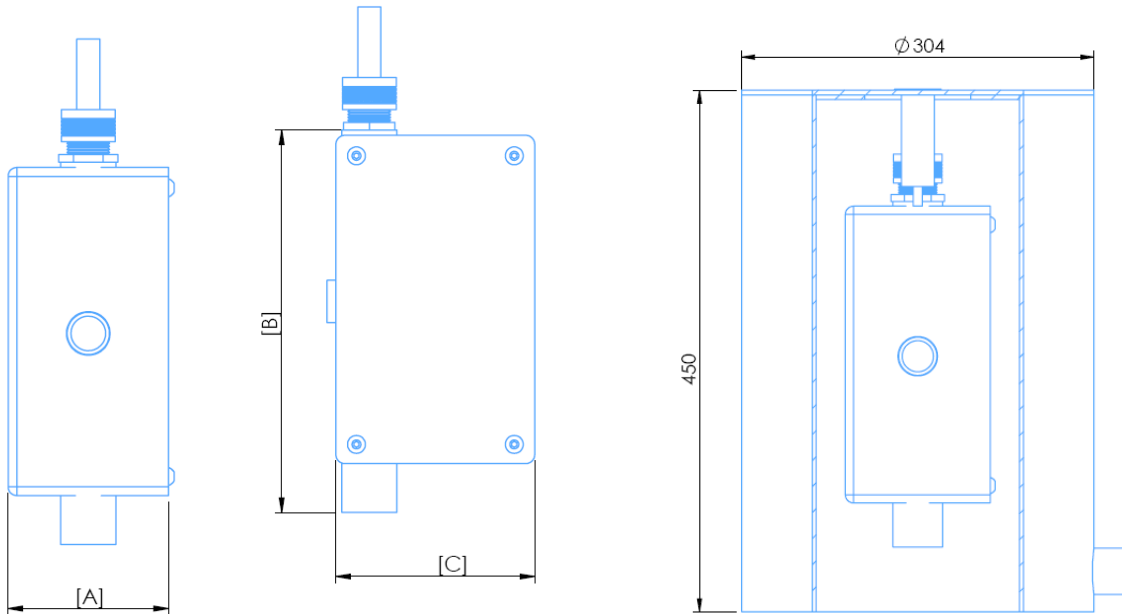

For dry fountains there is the option of the Switch System with 316 stainless steel niche and integrated led RGB-DMX projectors.

SWITCH SYSTEM

Code / Code:		66569	66571
Abmessungen (A x B x C) [mm]	Dimensions (A x B x C) [mm]	125 x 256 x 155	165 x 306 x 170
Nennspannung [V]	Nominal Voltage [V]	24 VDC	24 VDC
Leistung [W]	Power [W]	7	7
Nennstrom [A]	Nominal Current [A]	0,3	0,3
Steuerung	Control	Relay / DMX (1 channel)	Relay / DMX (1 channel)
Hydraulische Anschlüsse	Water connections	1" G	1-1/2" G
Fontänendurchmesser [mm]	Jet diameter [mm]	10 - 14	16 - 20
Durchfluss max. [l/min]	Maximum flow [l/min]	118	290
Druck max. [bar]	Maximum pressure [bar]	3	3,2
Material	Material]	Stainless steel 316 / Plastic	Stainless steel 316 / Plastic
Gewicht [kg]	Weight [kg]	5,5	7
Schutzgrad	Protection class	IP 68	IP 68
Version mit Nische (Code)	Niche version (Code)	66570	66572
Abmessungen (L x B x H) [mm]	Dimensions (L x W x H) [mm]	304 x 304 x 450	304 x 304 x 450
Beleuchtungsart (optional)	Light type (optional)	RGB - DMX	RGB - DMX
Leistung Beleuchtung (optional)	Light power (optional) [W]	9	9
Steuerung Beleuchtung	Light control	DMX (3 channels)	DMX (3 channels)

ABMESSUNGEN
DIMENSIONS

Code / Code:

66569 – 66571

66570 - 66572

BEISPIELE
EXAMPLES