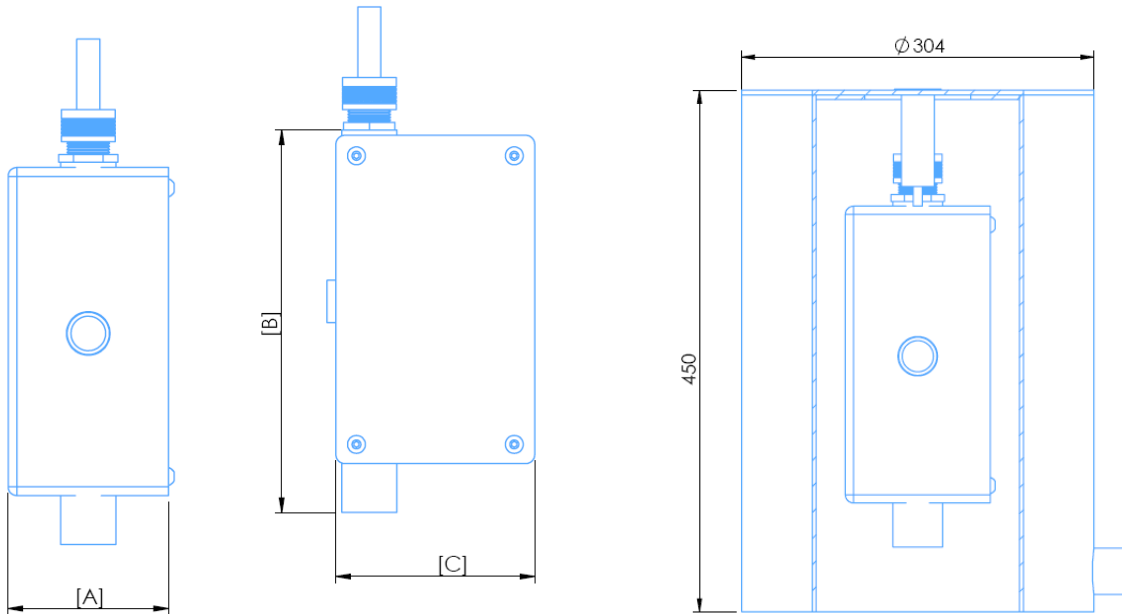

For dry fountains there is the option of the Switch System with 316 stainless steel niche and integrated led RGB-DMX projectors.

SWITCH SYSTEM

Code / Code:		66569	66571
Dimensions (A x B x C) [mm]	Dimensions (A x B x C) [mm]	125 x 256 x 155	165 x 306 x 170
Tension nominale [V]	Nominal Voltage [V]	24 VDC	24 VDC
Puissance [W]	Power [W]	7	7
Intensité nominale [A]	Nominal Current [A]	0,3	0,3
Commande	Control	Relay / DMX (1 channel)	Relay / DMX (1 channel)
Connexions hydrauliques	Water connections	1" G	1-1/2" G
Diamètre du jet [mm]	Jet diameter [mm]	10 - 14	16 - 20
Débit maximum [l/min]	Maximum flow [l/min]	118	290
Pression maximum [bar]	Maximum pressure [bar]	3	3,2
Matériau	Material	Stainless steel 316 / Plastic	Stainless steel 316 / Plastic
Poids [kg]	Weight [kg]	5,5	7
Degré de protection	Protection class	IP 68	IP 68
Version avec niche (Code)	Niche version (Code)	66570	66572
Dimensions (L x l x H) [mm]	Dimensions (L x W x H) [mm]	304 x 304 x 450	304 x 304 x 450
Type d'éclairage (en option)	Light type (optional)	RGB - DMX	RGB - DMX
Puissance d'éclairage (en option) [W]	Light power (optional) [W]	9	9
Contrôle de l'éclairage	Light control	DMX (3 channels)	DMX (3 channels)

DIMENSIONS
DIMENSIONS

Code / Code:

66569 – 66571

66570 - 66572

EXEMPLES
EXAMPLES