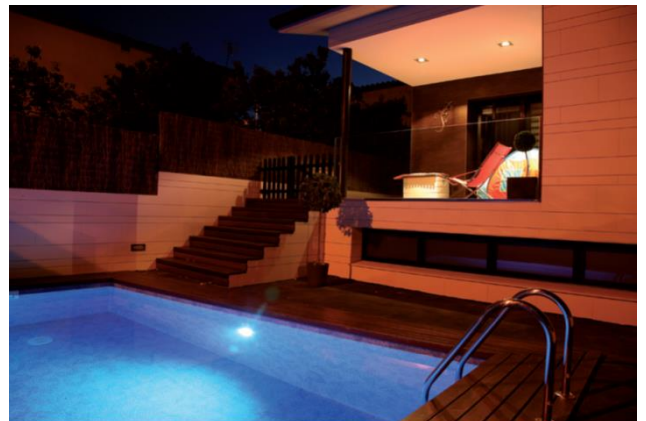

Luz / Light	Embellecedor/Face plate	Óptica / Optic	Opción - Option	Módulos de control - Control modules
Color Código/Code	Material/Material	Código/Code		Código Denominación / Description
M Multicolor /Multicolour	P Plástico /Plastic	N Enfocar /Narrow	DMX	66594 DMX Driver
R Rojo /Red	I Acero Inox. /Stainless Steel	M Medio /Medium		66595 DMX Driver EPS
G Verde /Green	Forma/Shape	W Dispersar /Wide		66596 ONDMX Controller
B Azul /Blue	S Cuadrado /Square			66597 ONDMX Pro Controller
W Blanco frío /Cool white	R Redondo /Round			
NW Blanco neutro /Neutral white				
WW Blanco cálido /Warm white