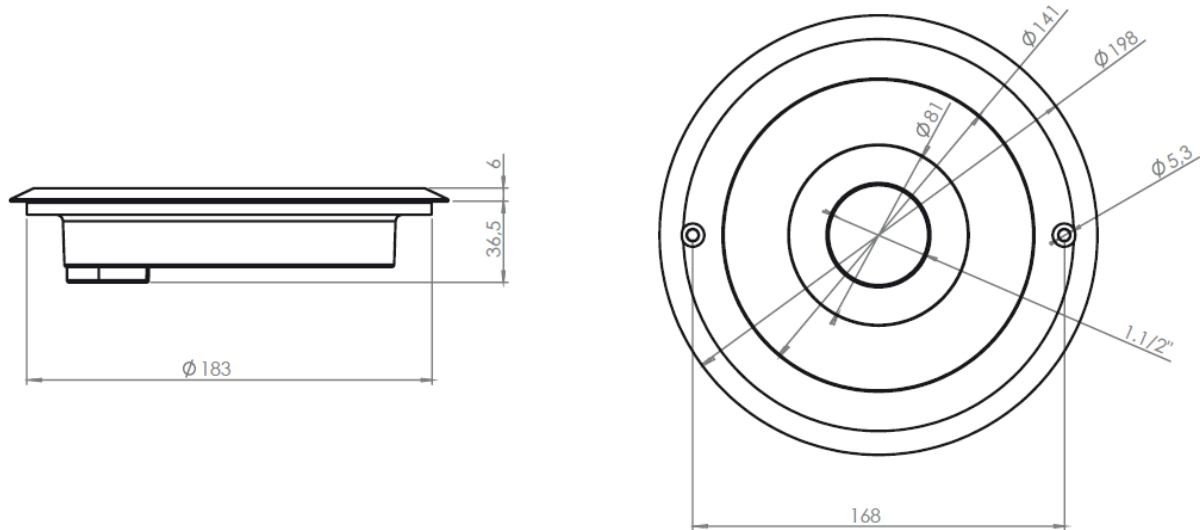

High-power projector for full lighting of jets. It comes with an internal thread of 1 ½" and wire connections

**CIRCULAR LED S RGB+W - DMX**

**Code / Code: 66590**

|                    |               |                         |               |
|--------------------|---------------|-------------------------|---------------|
| Lumens             | 902 lm        | <i>Lumens</i>           | 902 lm        |
| Puissance          | 30 W          | <i>Power</i>            | 30 W          |
| Efficacité         | 27 lm/w       | <i>Efficiency</i>       | 27 lm/w       |
| Optiques           | Narrow 18°    | Optical                 | Narrow 18°    |
|                    | Medium 24°    |                         | Medium 24°    |
|                    | Wide 32°      |                         | Wide 32°      |
| Tension nominale   | 24 VDC        | <i>Nominal Voltage</i>  | 24 VDC        |
| Vie utile          | L70 - 50.000h | <i>Life Span</i>        | L70 - 50.000h |
| Couleurs           | RGBW-DMX      | <i>Colour</i>           | RGBW-DMX      |
| Câble de connexion | 2 x 1mm2      | <i>Connection cable</i> | 2 x 1mm2      |

## DIMENSIONS DIMENSIONS

**Code / Code: 66590**