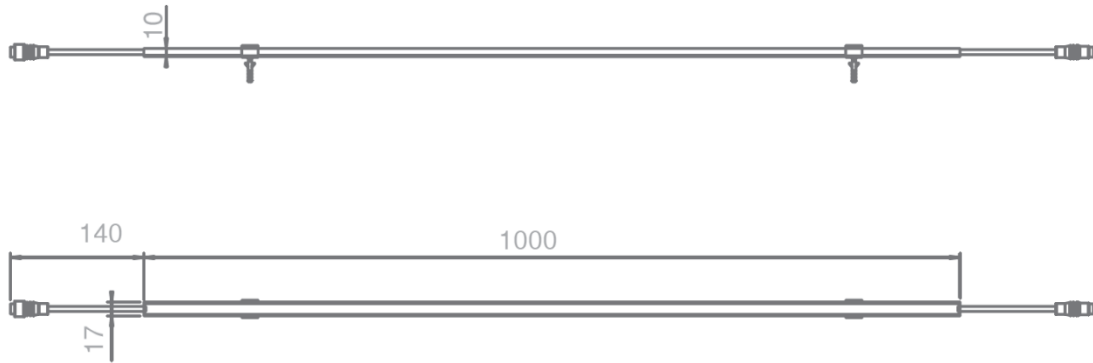

The strip projector with LED technology made of an AISI 316 stainless steel profile.

This versatile product allows for many different combinations that can be used almost anywhere. With an IP68 protection rating, it is the ideal decorative lighting fixture for use indoors, outdoors and in water environments. Includes attachment clips.

LED STRIP

Código / Code: 66592 RGB 66593 WHITE

Lúmens	Branco - 400 lm RGB - 246 lm
Consumo	16 W
Eficiência	Branco - 25 lm/W RGB - 15 lm/W
Tensão	24 V CC
Vida útil	L70 - 50 000 h
Cores	12
Cabo de ligação (*)	Branco - 2 x 1 mm2 RGB - 4 x 0,75 mm2

Material do corpo Aisi 316
(*) Ligação ânodo comum

Lumens	White - 400 lm RGB - 246 lm
Consumption	16 W
Efficiency	White - 25 lm/W RGB - 15 lm/W
Voltage	24 V DC
Service life	L70 - 50.000h
Colour	12
Connection cable (*)	White - 2 x 1 mm2 RGB - 4 x 0.75 mm2

Body Material AISI 316 stainlees steel
(*)Anode connection

DIMENSÕES DIMENSIONS

Código / Code: 66592 RGB 66593 WHITE

EXEMPLOS EXAMPLES

Luz / Light	Face / Face plate	Ótica / Optic	Opção – Option	Módulos de controlo - Control modules
Cor código / Code	Material / Material	Código / Code		Código denominação / Description
 M Multicolor / Multicolour  R Vermelho / Red  G Verde / Green  B Azul / Blue  W Branco frio / Cool white  NW Branco neutro / Neutral white  WW Branco quente / Warm white	I Aço inox. <i>Stainless Steel</i>	N Narrow <i>Narrow</i> M Medium <i>Medium</i> W Wide <i>Wide</i>	DMX	66638 DMX Led Strip Driver 66596 ONDMX Controller 66597 ONDMX Pro Controller