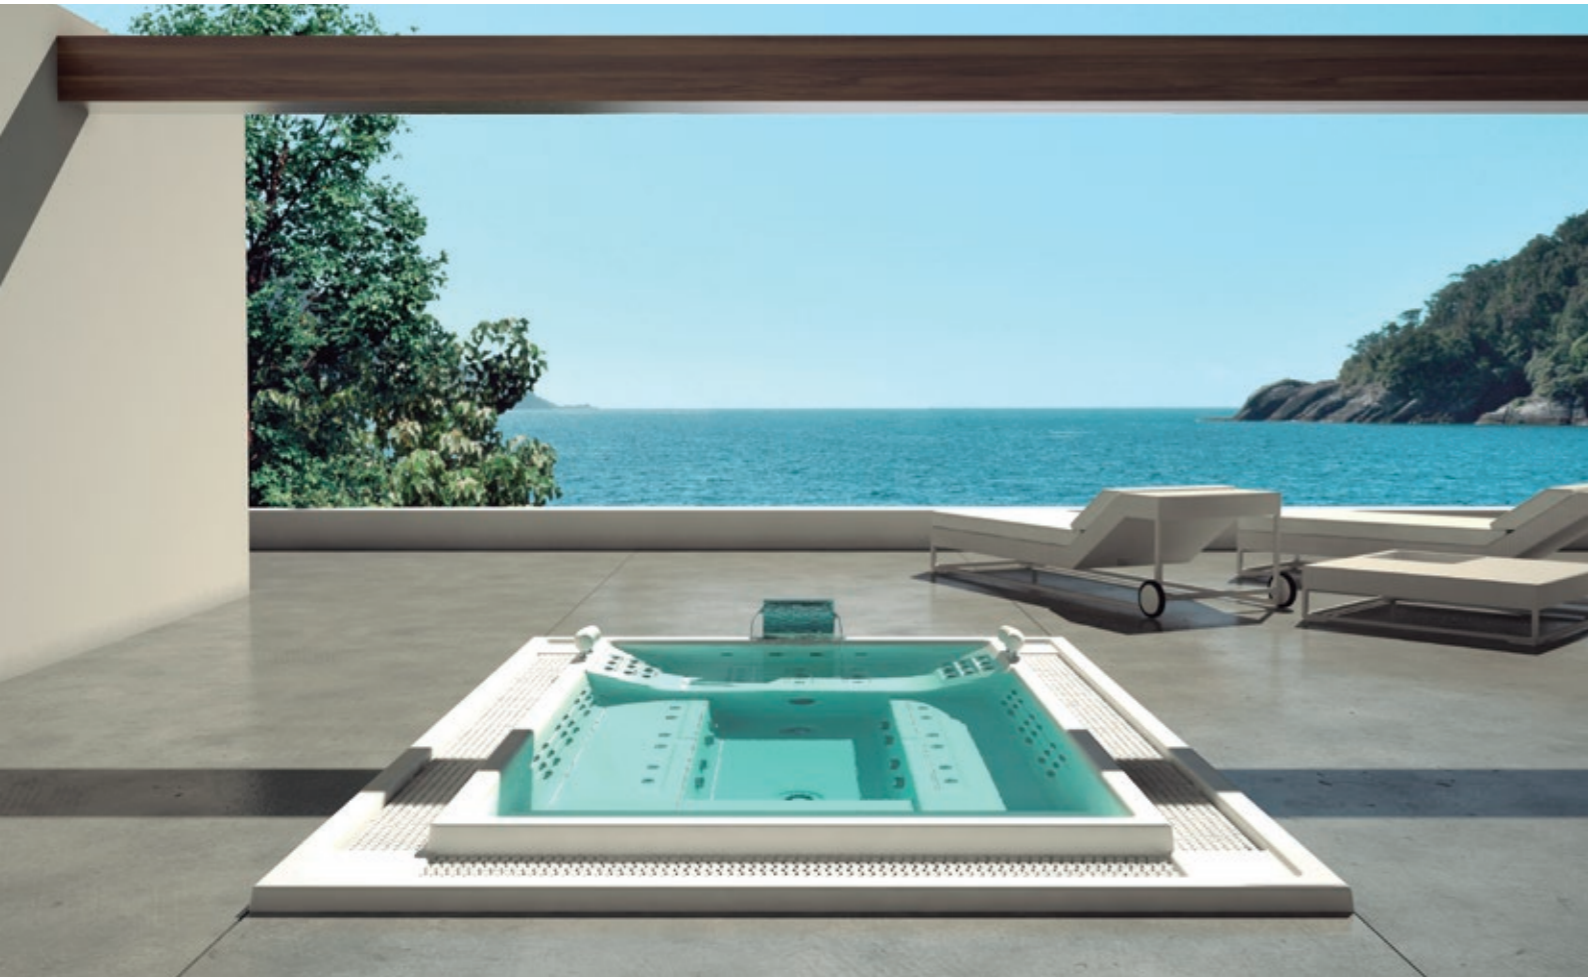

The Select hot tub model has five seating positions and a fully-equipped lounger. A fully ergonomic model which provides a different massage in each of its positions. It has two waterfalls for cervical massages and a complete reflexotherapy massage area where you can receive a full foot massage.

# Commercial Range