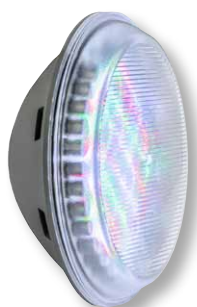

PAR56 2.0 LAMP

Light color	Code	Luminous Flux
RGB	43411	2.544 lm
White	43412	4.320 lm
RGB-DMX	45637	2.544 lm

Consumption: White / RGB 70 W

Rated Voltage: 12 V AC

Protection: IPX8

Cable not included.

It always has to be installed submerged in water.

Made to order, is possible to supply the PAR56 LEDs lamp in this emission of colours: Red / Green / Blue / Warm White / Cool White / Neutral White.

LUMIPLUS PAR38 LAMP