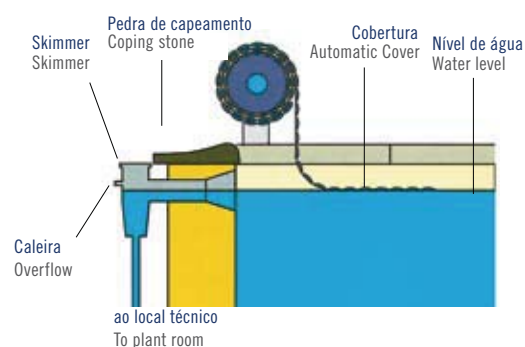

Borna

This allows municipal pools up to a maximum size of 12.5 x 25 meters to be covered with bubble covers or reinforced polyethylene foam covers. The distance between the roller shaft and the pool edges must be as little as possible to prevent abnormal wear and tear due to the friction on the coping.

Mechanical kit / Kit mecânico	Código Code
Mechanical kit up to 12.5 m (max. 12.5 x 25 m)	38734

24 V 250 Nm motor. 300 mm stainless steel shaft. Thermoplastic bearings fitted with stainless steel bearing. Motor protection cover in thermoformed ABS. Remote control + key.