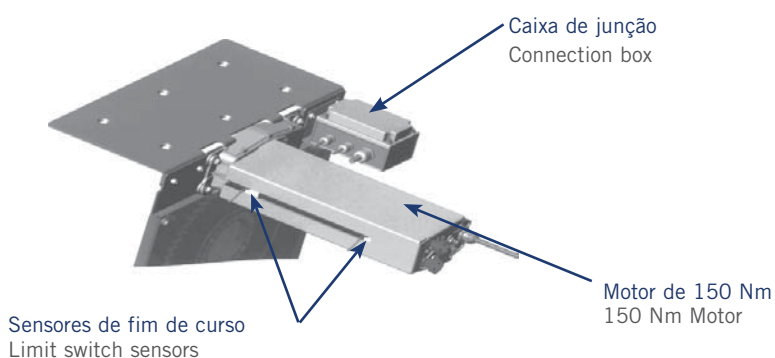

Ceret

This in-pool model is designed for all types of pool. The motor is placed at water level, connected to the roller mechanism by pinions. The roller is immersed at one end of the pool.

It is suitable for pools up to 6m x 12m and comes equipped with a contact sensor which detects when it is fully extended. Due to the position of the motor, this model is very easy to install and operate.

The sunken area containing the roller mechanism can be sectioned off with a panel during pool construction, or at a later date with a PVC panel.

Pool cover slats for this model are available in white, sand or opaque blue.

Medidas máx. piscina Max. pool dimensions	Roller / Eixo	Motor (Nm)	Código Code
Ceret			
Pool / Piscina 4 x 12 m	With extended sensor / Eixo com fim de curso	150	33759
Pool / Piscina 5 x 12 m			33760
Pool / Piscina 6 x 12 m			33761