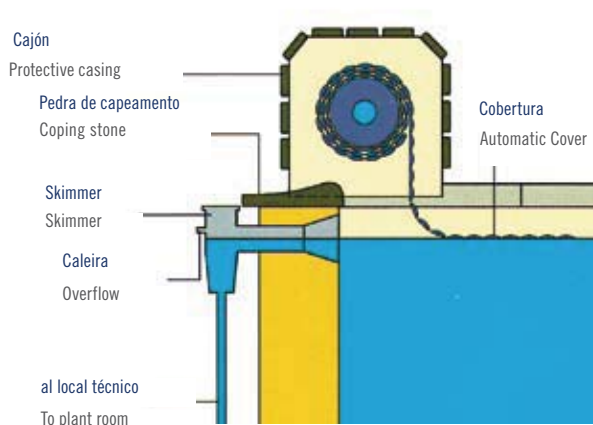

Descrição Description	Motor (Nm)	Código Caixa Code cover							
		PVC branco/white		PVC areia/sand		PVC madeira/wood		IPE	
		não desmontável	desmontável	não desmontável	desmontável	não desmontável	desmontável		

Capcir								
Pool / Piscina 4 x 9 m	120	31947	-	-	-	-	-	31951
Pool / Piscina 5 x 12 m	120	31948	-	-	-	-	-	31982
Pool / Piscina 6 x 13 m	250	31949	-	-	-	-	-	31953
Narbonne								
Pool / Piscina 4 x 9 m	150	33432	41061	41056	41059	37139	41063	37109
Pool / Piscina 5 x 12 m	150	33432	41062	41057	41060	37140	41064	37110
Pool / Piscina 6 x 12 m	150	37112	-	41058	-	37141	-	37111