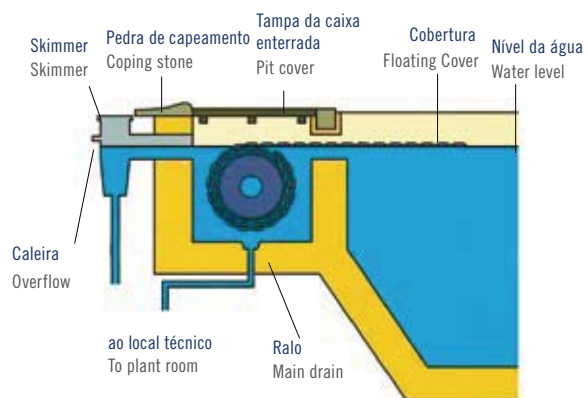

Ceret

This in-pool model is designed for all types of pool. The motor is placed at water level, connected to the roller mechanism by pinions. The roller is immersed at one end of the pool.

It is suitable for pools up to 6m x 12m and comes equipped with a contact sensor which detects when it is fully extended. Due to the position of the motor, this model is very easy to install and operate.

The sunken area containing the roller mechanism can be sectioned off with a panel during pool construction, or at a later date with a PVC panel.

Pool cover slats for this model are available in white, sand or opaque blue.

Medidas máx. piscina Max. pool dimensions	Roller / Eixo	Motor (Nm)	Código Code
Ceret			
Pool / Piscina 4 x 12 m	With extended sensor / Eixo com fim de curso	150	33759
Pool / Piscina 5 x 12 m			33760
Pool / Piscina 6 x 12 m			33761