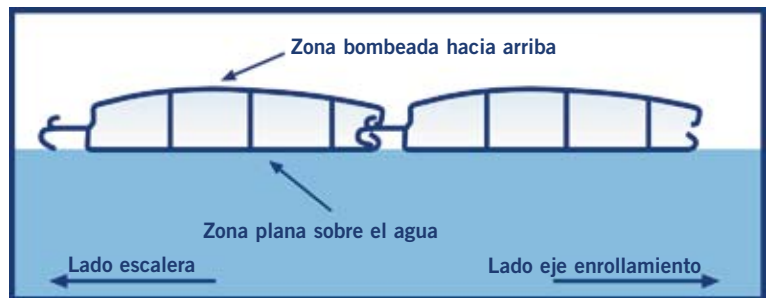

AstralPool offers a range of 100% impermeable floating slats for automatic pool covers. Each slat has a width of 71.4 mm and is 17 mm thick.

Anti-Stain Treatment

All slats, especially those using organic materials, have been treated to make them stain resistant.

AstralPool's automated pool covers can be cut to accommodate both straight and roman end stepped areas and can be specially designed to custom fit other irregular pool shapes.

Longitud de piscina	Bobina para un eje de alu Ø 146 mm (eje utilizado para piscina hasta 6 m de anchura)		
	Ø 146 mm	Ø 168 mm	Ø 300 mm
1 m	220 mm	240	335
2 m	290 mm	275	370
3 m	320 mm	310	405
4 m	360 mm	340	440
5 m	390 mm	375	472
6 m	430 mm	410	472
7 m	460 mm	445	510
8 m	470 mm	445	540
9 m	490 mm	480	540
10 m	530 mm	515	575
11 m	-	515	575