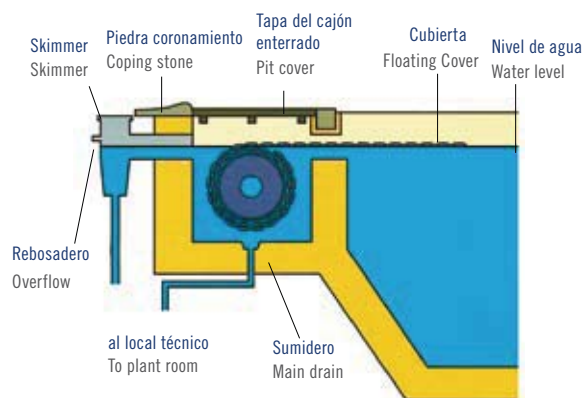

Ceret

This in-pool model is designed for all types of pool. The motor is placed at water level, connected to the roller mechanism by pinions. The roller is immersed at one end of the pool.

It is suitable for pools up to 6m x 12m and comes equipped with a contact sensor which detects when it is fully extended. Due to the position of the motor, this model is very easy to install and operate.

The sunken area containing the roller mechanism can be sectioned off with a panel during pool construction, or at a later date with a PVC panel.

Pool cover slats for this model are available in white, sand or opaque blue.

Medidas máx. piscina Max. pool dimensions	Roller / Eje	Motor (Nm)	Código Code
Ceret			
Pool / Piscina 4 x 12 m	With extended sensor / Eje con fin de carrera	150	33759
Pool / Piscina 5 x 12 m			33760
Pool / Piscina 6 x 12 m			33761