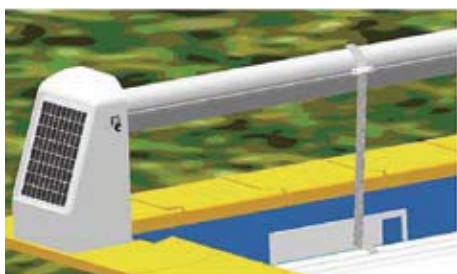

- El tiempo de apertura de la cubierta es de alrededor de 3 minutos y el tiempo de cierre es de dos minutos y medio aproximadamente.
- The pool cover takes approximately 3 minutes to retract and 2 1/2 minutes to fully cover your pool.