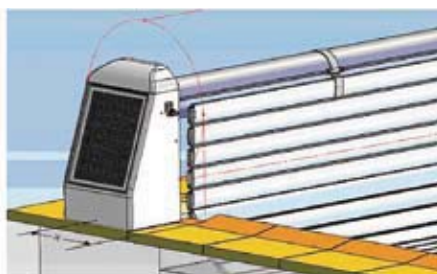

- El tiempo de apertura de la cubierta es de alrededor de 3 minutos y el tiempo de cierre es de dos minutos y medio aproximadamente.
- The pool cover takes approximately 3 minutes to retract and 2 1/2 minutes to fully cover your pool.