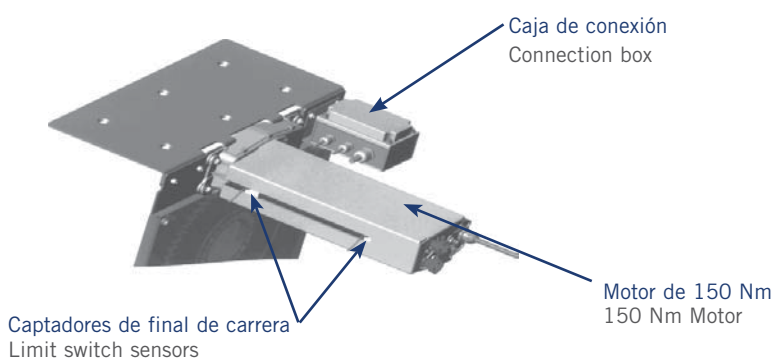

Ceret

This in-pool model is designed for all types of pool. The motor is placed at water level, connected to the roller mechanism by pinions. The roller is immersed at one end of the pool.

It is suitable for pools up to 6m x 12m and comes equipped with a contact sensor which detects when it is fully extended. Due to the position of the motor, this model is very easy to install and operate.

The sunken area containing the roller mechanism can be sectioned off with a panel during pool construction, or at a later date with a PVC panel.

Pool cover slats for this model are available in white, sand or opaque blue.

Medidas máx. piscina Max. pool dimensions	Roller / Eje	Motor (Nm)	Código Code
Ceret			
Pool / Piscina 4 x 12 m	With extended sensor / Eje con fin de carrera	150	33759
Pool / Piscina 5 x 12 m			33760
Pool / Piscina 6 x 12 m			33761