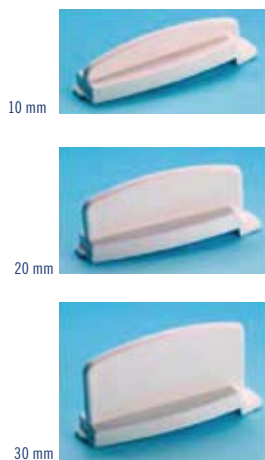

Gama de lamas para cubiertas automáticas, completamente estancas y de una gran flotabilidad. La medida de las lamas es de 71,4 mm. de anchura y un espesor de 17 mm.

Tratamiento anti-manchas

Las lamas están tratadas para evitar las manchas, sobretodo las de origen orgánico.

Colores

Para conseguir la máxima integración de la cubierta en el entorno, se puede elegir entre los diferentes modelos de lamas: Blanco, Arena, Azul Opaco y gris.

Garantía

Nuestras lamas tienen una garantía de 3 años.

Formas especiales y escaleras

La cubierta automática AstralPool puede realizarse con recortes especiales para escaleras rectas y romanas, y se pueden diseñar otras formas irregulares mediante estudios personalizados.

AstralPool offers a range of 100% impermeable floating slats for automatic pool covers. Each slat has a width of 71.4 mm and is 17 mm thick.

Anti-Stain Treatment

All slats, especially those using organic materials, have been treated to make them stain resistant.

Colours

In order to best integrate the cover into the environment, you can choose from the different slat models: White, Sand, Opaque Blue and Grey.

Warranty

Our slats are guaranteed for three years.

Special Pool Shapes and Stepped Areas

AstralPool's automated pool covers can be cut to accommodate both straight and roman end stepped areas and can be specially designed to custom fit other irregular pool shapes.

Longitud de piscina	Bobina para un eje de alu Ø 146 mm (eje utilizado para piscina hasta 6 m de anchura)		
	Ø 146 mm	Ø 168 mm	Ø 300 mm
1 m	220 mm	240	335
2 m	290 mm	275	370
3 m	320 mm	310	405
4 m	360 mm	340	440
5 m	390 mm	375	472
6 m	430 mm	410	472
7 m	460 mm	445	510
8 m	470 mm	445	540
9 m	490 mm	480	540
10 m	530 mm	515	575
11 m	-	515	575