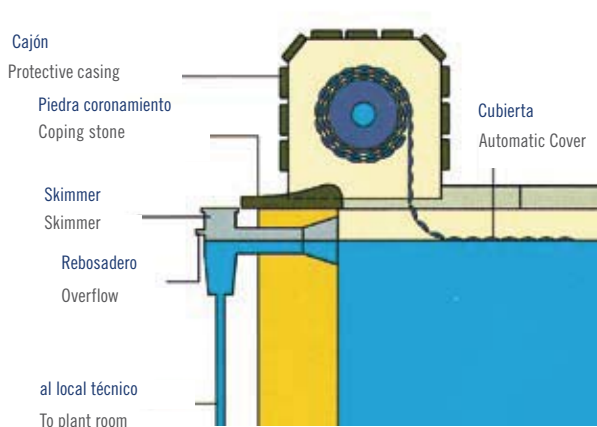

Descripción Description	Motor (Nm)	Código Cajón Code cover						
		PVC blanco/ white		PVC arena/sand		PVC madera/ wood		IPE
		no desmontable	desmontable	no desmontable	desmontable	no desmontable	desmontable	

Capcir								
Pool / Piscina 4 x 9 m	120	31947	-	-	-	-	-	31951
Pool / Piscina 5 x 12 m	120	31948	-	-	-	-	-	31982
Pool / Piscina 6 x 13 m	250	31949	-	-	-	-	-	31953
Narbonne								
Pool / Piscina 4 x 9 m	150	33432	41061	41056	41059	37139	41063	37109
Pool / Piscina 5 x 12 m	150	33432	41062	41057	41060	37140	41064	37110
Pool / Piscina 6 x 12 m	150	37112	-	41058	-	37141	-	37111