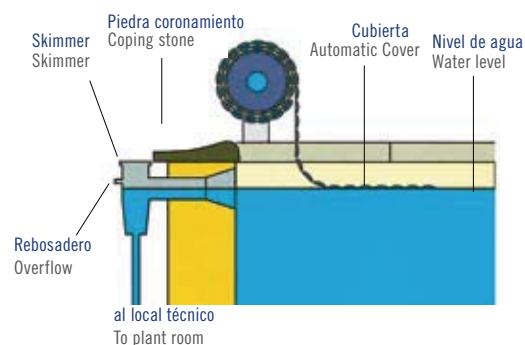

Borna

This allows municipal pools up to a maximum size of 12.5 x 25 meters to be covered with bubble covers or reinforced polyethylene foam covers. The distance between the roller shaft and the pool edges must be as little as possible to prevent abnormal wear and tear due to the friction on the coping.

Mechanical kit / Kit mecánico	Código Code
Mechanical kit up to 12.5 m (max. 12.5 x 25m)	38734

24 V 250 Nm motor. 300 mm stainless steel shaft. Thermoplastic bearings fitted with stainless steel bearing. Motor protection cover in thermoformed ABS. Remote control + key.