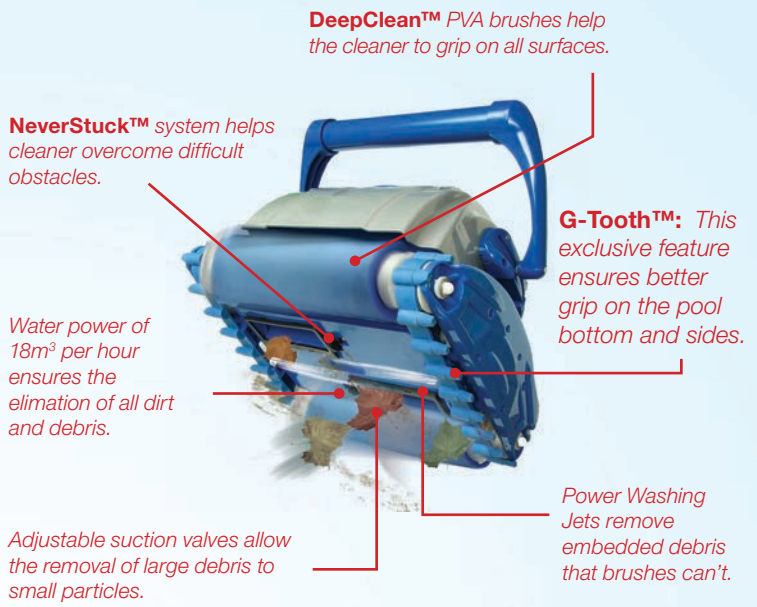

SPECIFICATIONS	
Designed for Pools	Up to 15m long of any pool type / shape
Cleaning Time	Adjustable 1-7 Hours digital timer
Brushes	2 DeepClean™ PVA brushes
Filtration	Independent and high capacity filtration as small as 10 microns
Suction Capacity	18 m³/h
Motor / Drive System	30V AC, sealed, brushless, water-cooled and lubricated system
Wattage	230 Watts
Voltage	230 V / 50hz, 30V AC for the robot
Cable	18m, Self-Floating; Kink-Free
Warranty	2 years
Manufactured in	United States
Certification	GS Mark (TUV)
Net Weight	8,12 Kg.
Gross Weight	16,56 Kg.
Robot Dimensions	44,5 x 40 x 30 cm
Packaging Dimensions	49,5 x 46,3 x 44,5 cm