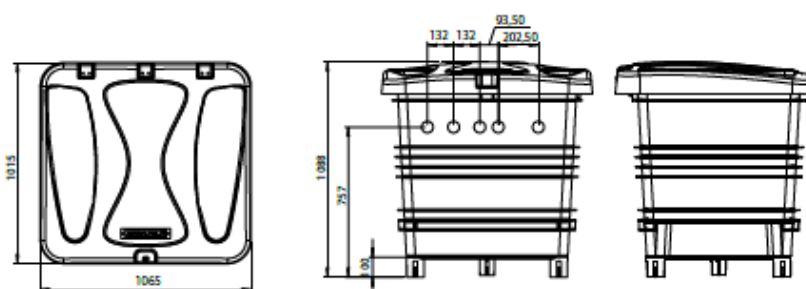

### Ramses above-ground compact housing

In-ground compact housing made of injected reinforced polymer with fibreglass. Has the capacity to hold a laminated Aster filter 550 mm in diameter and a 1-CV SENA recirculation pump. This compact housing can cover the needs of pools of up to 10 x 5 m.

### Ramses Up above-ground compact housing

Designed for outdoor installation. Lid with reinforced edge. Size: 149 x 82 x 120.

Code

With Aster 550 Sena 1 HP S/A

**61423AS55001**

### Keops in-ground compact housing

In-ground plastic injection moulded compact housing. Fully equipped and pre-assembled, it has the capacity for a filter of up to 660 mm in diameter, a pump, a control box (optional in C/A models), a valve manifold and a dispenser (optional). For Cantabric, Millennium and Aster filters. A 4-kg off-line chlorine and bromine tablet dispenser (code 11130) can be optionally fitted.