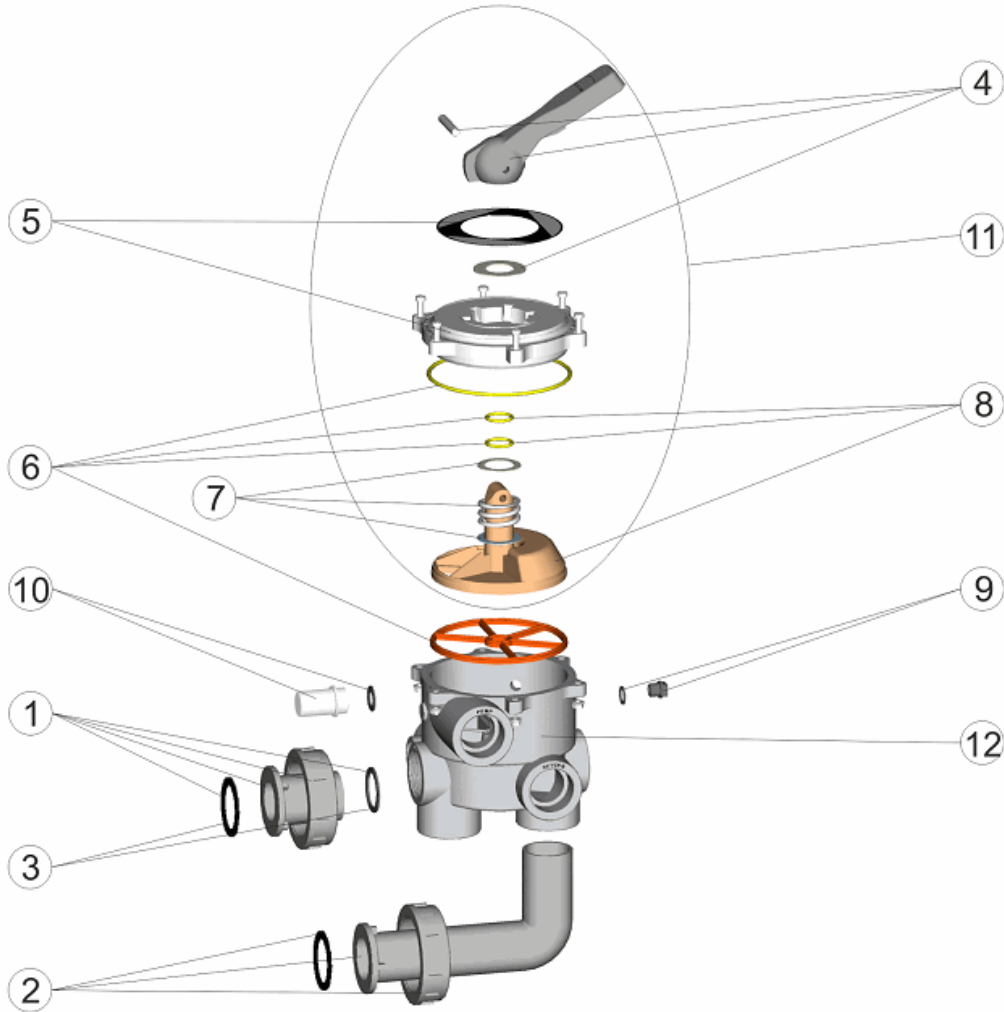

CODE **00599**

DESCRIPTION: **SELECTOR VALVE WITH LINKS**

ENGLISH

POS	CODE	DESCRIPTION	POS	CODE	DESCRIPTION
1	4404120201	UNION WHITE 1 1/2" NEW	6	4404120107	GASKETS NEW VALVE 1 1/2"
1	4404120202	UNION BLACK 1 1/2" NEW	7	4404120105	SPRING WITH WASHERS
2	4404120203	ELBOW WHITE 1 1/2" NEW	8	4404120106	DISTRIBUTOR WITH GASKETS 1 1/2"
2	4404120204	ELBOW BLACK 1 1/2" NEW	9	4404120109	PLUG 1/4"
3	4404120205	UNION SEALS 1 1/2"	10	4404120108	VISOR WITH SEAL
4	4404120102	BLACK HANDLE 1 1/2"-2"	11	4404120110	TOP ASSEMBLY BLACK 1 1/2" NEW
5	4404120103	BLACK TOP 1 1/2"	12	00598R0101	"BLACK SELECTOR VALVE 1 1/2" POS. 3"