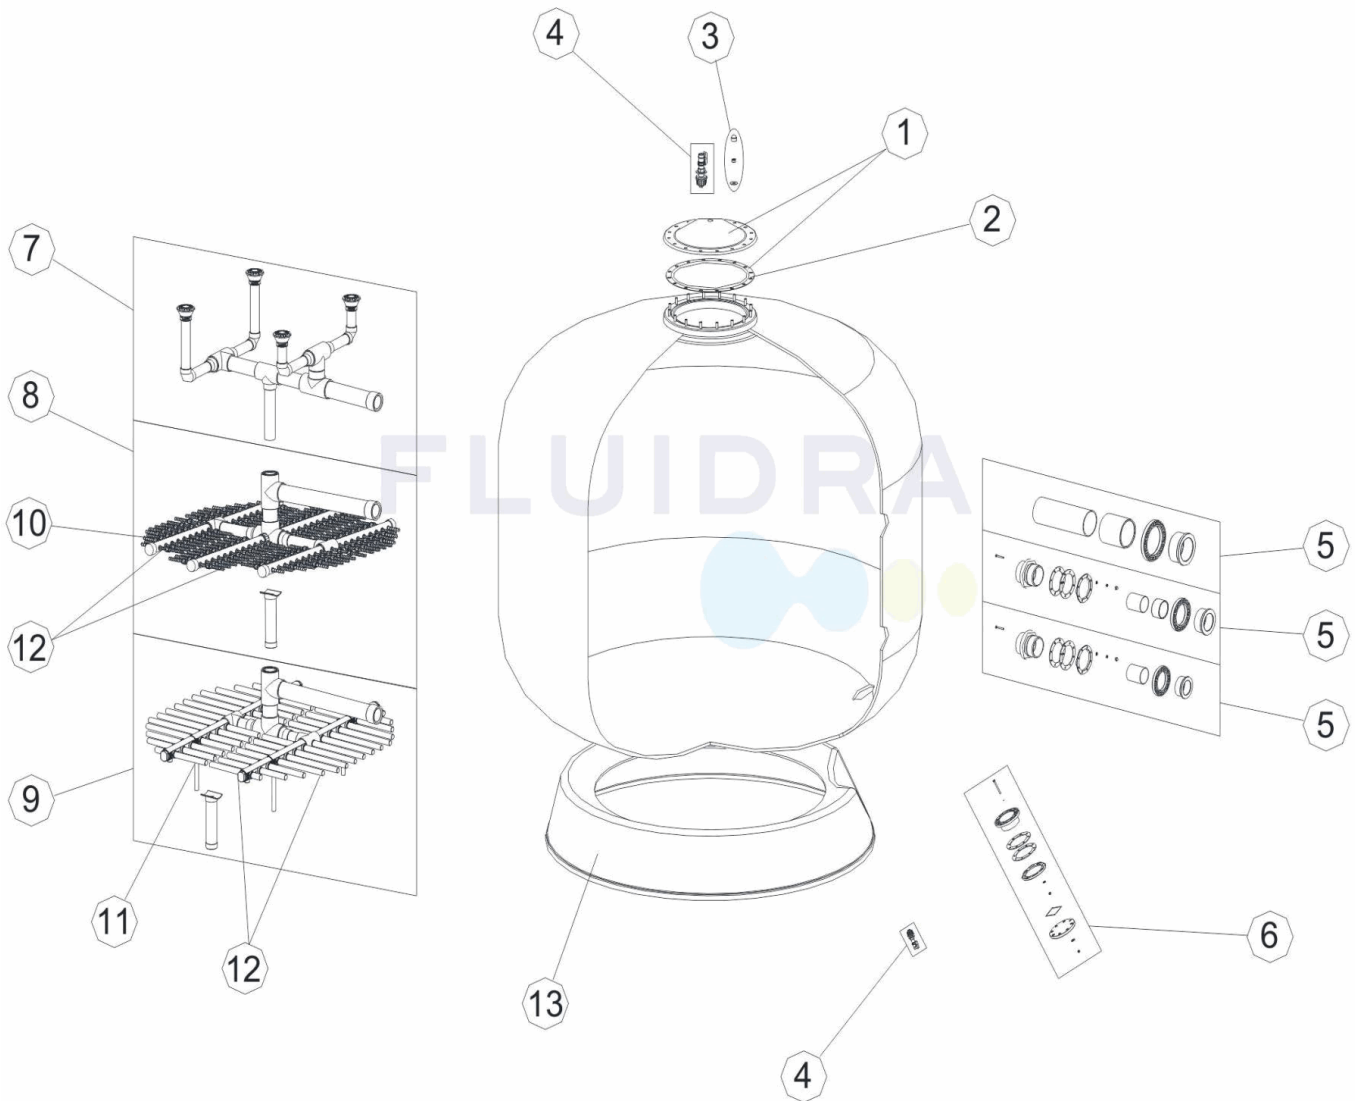

CODE **08695, 08696, 08697, 09215, 09218, 09221**

DESCRIPTION: **PRAGA FILTER 2,5 - 4 KG D. 2500**

ENGLISH

POS	CODE	DESCRIPTION	POS	CODE	DESCRIPTION
1	* 4404161514	FILTER LID + GASKET	8	* 4404160251	MANIFOLD ASSEMBLY 3/4" D. 2500 - 200"
1	* 4404160244	FILTER LID + GASKET 4 KG	9	* 4404160252	MANIFOLD ASSEMBLY 1 1/2" D. 2500 - 140"
2	4404160101	LID 'O' RING	9	* 4404160253	MANIFOLD ASSEMBLY 1 1/2" D. 2500 - 160"
3	4404160103	FILTER LID BOLTS	10	* 4404300120	MANIFOLD ARM 3/4" 160 M "
4	4404160227	PURGE 3/4"	10	* 4404300119	MANIFOLD ARM 3/4" 110 M "
5	* 4404160002	KIT INLET/ONTLET D.140	10	* 4404180117	MANIFOLD ARM 3/4" 100 M "
5	* 4404160229	KIT INLET/ONTLET D. 160	10	* 4404180118	UNION BUSH 3/4"
5	* 4404160245	KIT INLET/ONTLET D. 200	11	* 4404160818	MANIFOLD ARM 11/2 90 M/M.
6	4404160230	SAND PURGE 140	11	* 4404160821	MANIFOLD ARM 11/2" 260 M/M "
7	* 4404160246	DIFFUSER ASSEMBLY D. 2500 - 140	11	* 4404160823	MANIFOLD ARM 11/2" 360 M/M "
7	* 4404160247	DIFFUSER ASSEMBLY D. 2500 - 160	11	* 4404160825	MANIFOLD ARM 11/2" 460 M/M "
7	* 4404160248	DIFFUSER ASSEMBLY D. 2500 - 200	11	* 4404160826	MANIFOLD ARM 11/2" 525 M/M "
8	* 4404160249	MANIFOLD ASSEMBLY 3/4" D. 2500 - 140"	12	* 4404160255	MANIFOLD ARM ASSEMBLY 3/4" D. 2350"
8	* 4404160250	MANIFOLD ASSEMBLY 3/4" D. 2500 - 160"	12	* 4404160256	MANIFOLD ARM ASSEMBLY 3/4" D. 2350"

* -> SEE OBSERVATIONS SHEET