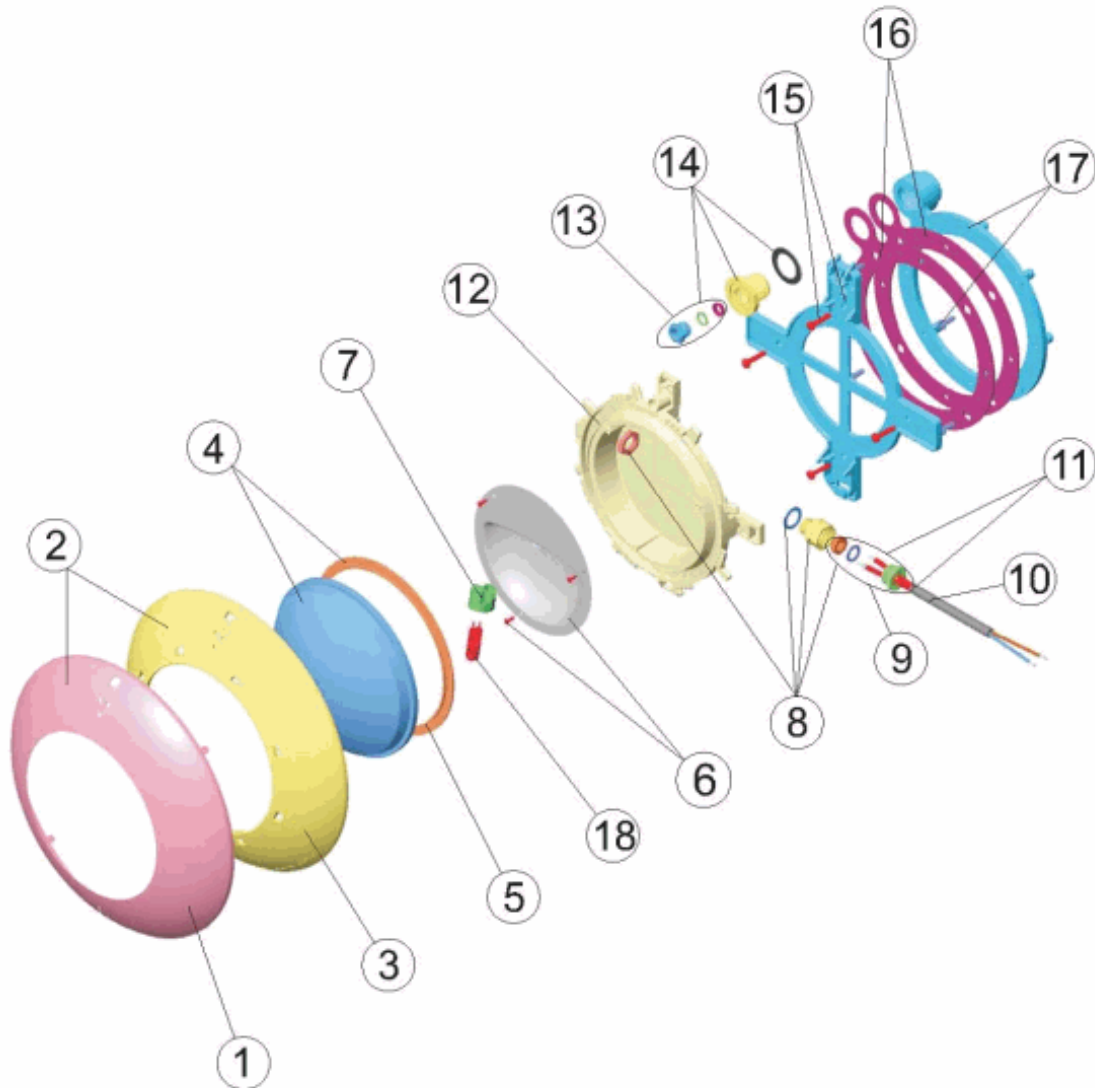

CODE **24765, 35668**

DESCRIPTION: **EXTRA-FLAT LIGHT PREFAB POOL WHITE RING / STAINLESS STEEL LINER**

ENGLISH

POS	CODE	DESCRIPTION	POS	CODE	DESCRIPTION
1	4403012304	RUSTPROOF DECORATIVE RING	10	4403011905	LIGHT CABLE
2	4403012301	SET RUSTPROOF DECORATIVE RING	11	4403015405	PROJECTOR CABLE, PACKING GLANDS PROJECTOR
3	4403011901	FLAT LIGHT FACEPLATE	12	4403011908	LIGHT BODY
4	4403012303	CLEAR LENS + GASKET	13	4403012704	PACKING GLAND PG-9
5	4403010102	LIGHT SILICON GASKET	14	4403015702	GLAND SEAL ASSY.
6	4403011903	LAMPHOLDER REFLECTOR PLATE	15	4403013801	LIGHT SUPPORT
7	4403011407	LAMP HOLDER	16	4403015704	ADHESIVE GASKET FLAT PROJECTOR
8	4403012302	GLAND SEAL M-16 KT 19.5X2	17	4403013802	LIGHT FIXING FLANGE
9	4403014101	KIT PLUG PACKING GLAND 12X2	18	4403010069	LIGHTBULB 12 V. 100 W.