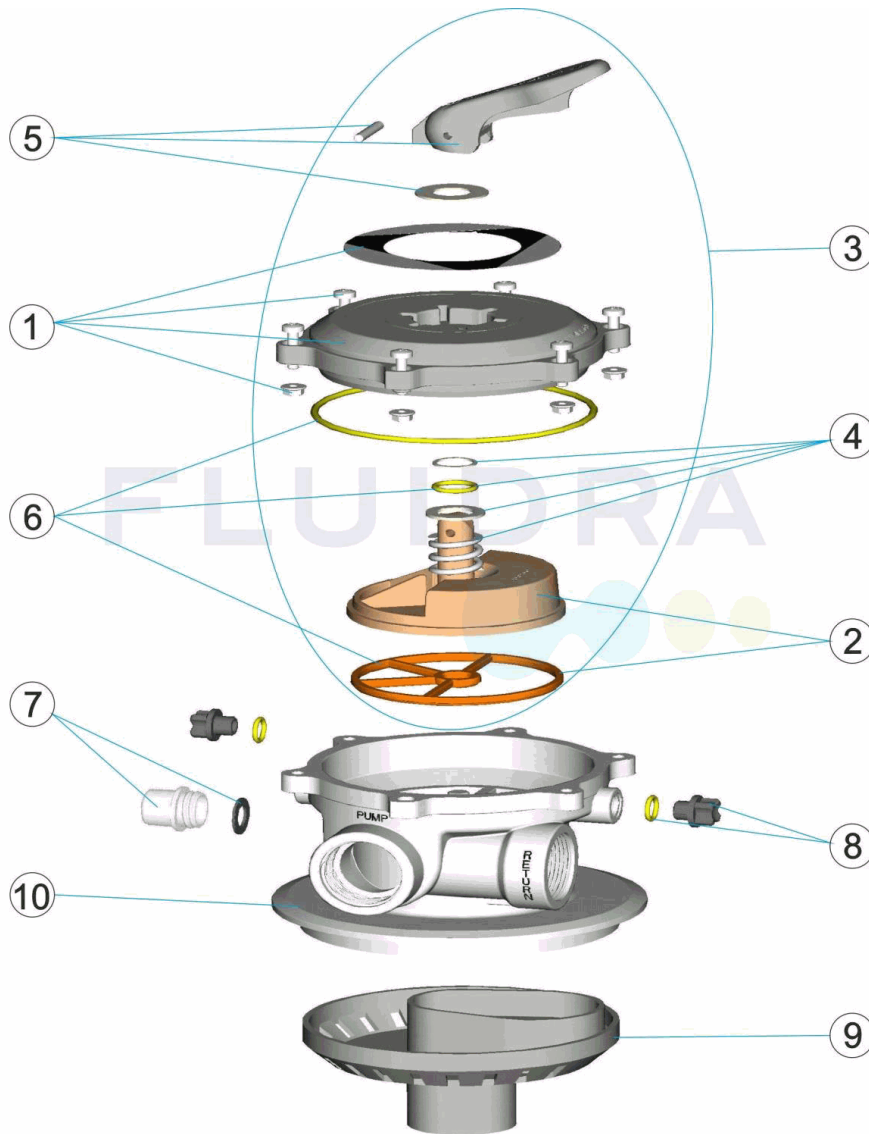

FRANCAIS

POS	CODE	DESCRIPTION	POS	CODE	DESCRIPTION
1	4404122401	ANSEMBLE TAPPO 1 1/2" FLA "	7	4404120108	VOYANT ET JOINT
2	4404122402	DISTRIBUTEUR AVEC JOINT 1 1/2" FLA "	8	4404121107	BOUCHON 1/4' DE VANNE
3	4404122403	ENSEMBLE SUPÉRIEUR 1 1/2" FLA "	9	4404121408	DIFFUSEUR DE VANNE TOP
4	4404122404	RESSORT DE VANNE 1 1/2" FLA "	10	* 34546R0110	CORPS 1 1/2" VANNE TOP FLAT N R AST
5	4404122101	POIGNEE 1 1/2" EC "	10	* 40794R0110	CORPS 1 1/2" VANNE TOP FLAT
6	4404122104	JOINTS DE VANNE 1 1/2" EC "			

CODE **34546, 40794**

DESCRIPTION: **SÉLECTEUR AUTOMATIQUE LATÉRAL 1 1/2" FLA "**

OBSERVATIONS

POS	CODE	OBSERVATIONS
10	34546R0110	POUR: 34546
10	40794R0110	POUR: 40794

CODE **34546, 40794**

DESCRIPTION: **SIDE MULTIPORT VALVE 1 1/2" FLA "**

ENGLISH

POS	CODE	DESCRIPTION	POS	CODE	DESCRIPTION
1	4404122401	LID SET 1 1/2" FLA "	7	4404120108	VISOR WITH SEAL
2	4404122402	DISTRIBUTOR WITH GASKETS 1 1/2" FLA "	8	4404121107	PLUG 1/4'
3	4404122403	SUPERIOR SET 1 1/2" FLA "	9	4404121408	DIFFUSER
4	4404122404	SPRING 1 1/2" FLA "	10	* 34546R0110	LOWER PART SELECTOR VALVE 1 1/2" TOP FLAT N
5	4404122101	HANDLE 1 1/2' ECO	10	* 40794R0110	LOWER PART SELECTOR VALVE 1 1/2" TOP FLAT
6	4404122104	GASKETS 1 1/2" EC "			

CODE **34546, 40794**

DESCRIPTION: **SIDE MULTIPOINT VALVE 1 1/2" FLA "**

OBSERVATIONS

POS	CODE	OBSERVATIONS
10	34546R0110	FOR: 34546
10	40794R0110	FOR: 40794

CODICE **34546, 40794**

DESCRIZIONE: **VALVOLA SELETRICE LATERALE 1 1/2" FLA "**