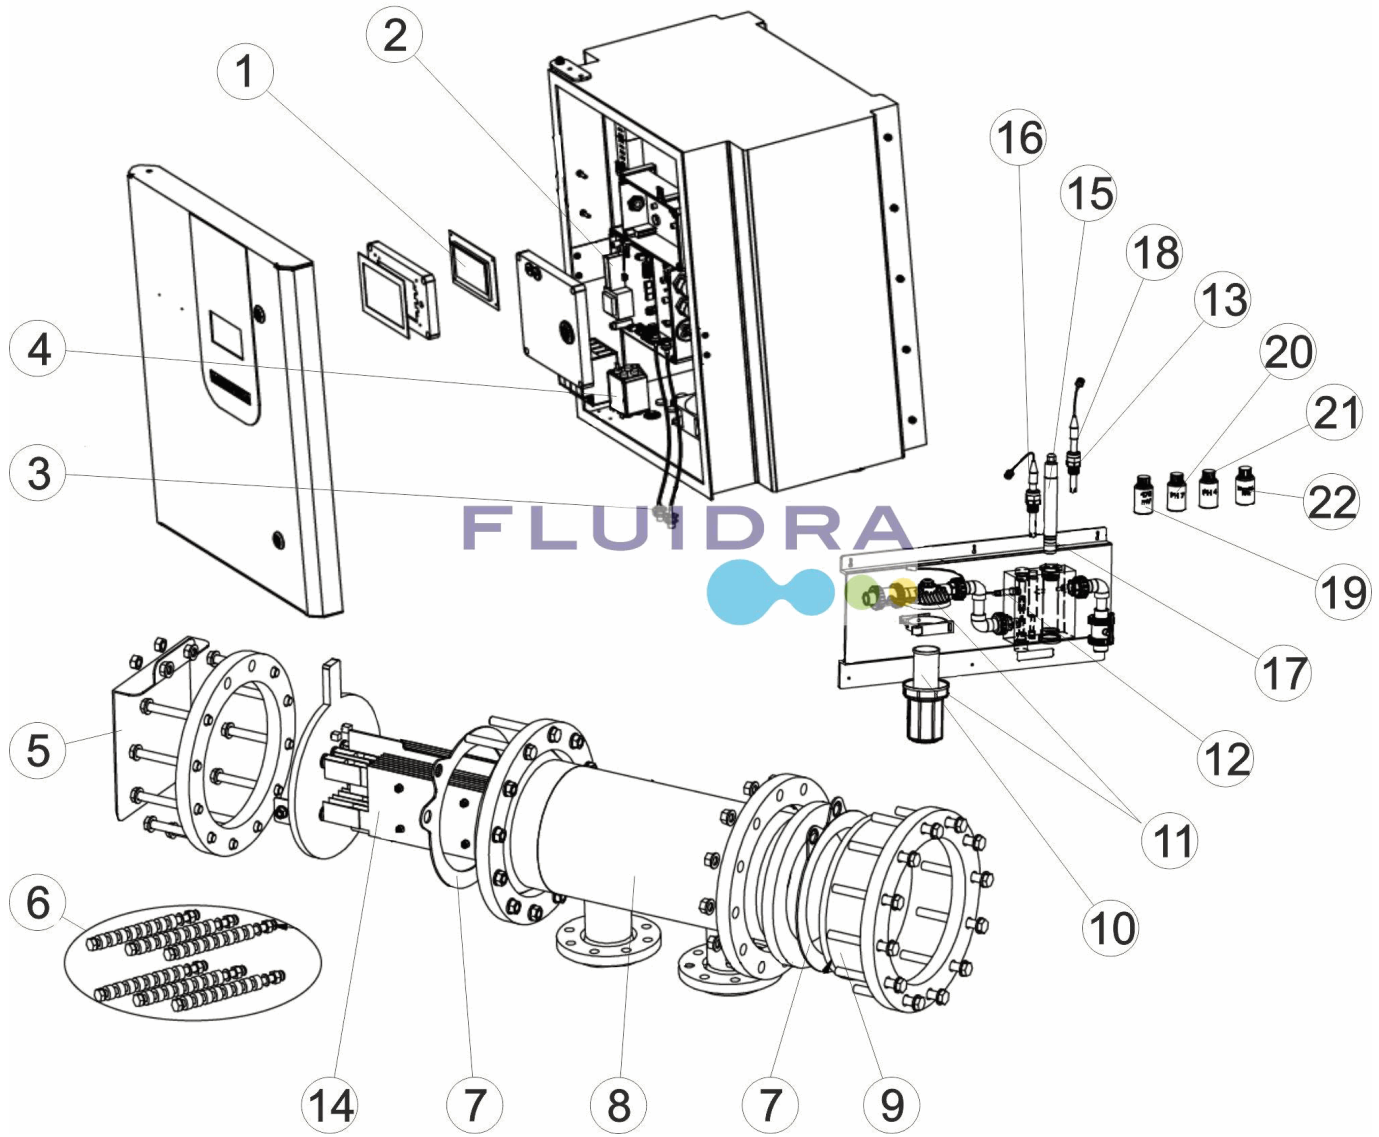

CODE **53811, 53812, 53813, 53814, 53816, 53817, 53818, 53819, 53821, 53822, 53823, 53824**

DESCRIPTION: **ELECTROLYSIS COMP. POOL NATURE SALT >80/+LS**

ENGLISH

POS	CODE	DESCRIPTION	POS	CODE	DESCRIPTION
1	* 4408040148	DV1 EX ELECTROLYSIS VIEWER CARD	5	* 4408040078	CONTAC PROTECTION D-80 EX
1	* 4408040149	DV1 EX2 ELECTROLYSIS VIEWER CARD	5	* 4408040079	CONTAC PROTECTION D-80 EX
2	* 4408040138	ELECTRONIC CARD D80 V1	6	* 4408041410	SCREW KIT FOR ELECTRODE FIXATION
2	* 4408040139	ELECTRONIC CARD D120 V1	6	* 4408041534	SCREW KIT FOR ELECTRODE FIXATION D-100/300
2	* 4408040140	ELECTRONIC CARD D180 V1	7	* 4408041518	CELL GASKET D-100/150EX/+
2	* 4408040141	ELECTRONIC CARD D300 V1	7	* 4408041519	CELL GASKET D-250/D-600EX/+
2	* 4408040143	ELECTRONIC CARD D80+ V1	8	* 4408040128	ELECTROLYSIS CELL SYSTEM D-80 LS
2	* 4408040144	ELECTRONIC CARD D120+ V1	8	* 4408040129	ELECTROLYSIS CELL SYSTEM D-120 LS
2	* 4408040145	ELECTRONIC CARD D180+ V1	8	* 4408040130	ELECTROLYSIS CELL SYSTEM D-180 LS
2	* 4408040146	ELECTRONIC CARD D300+ V1	8	* 4408040131	ELECTROLYSIS CELL SYSTEM 300 LS
3	* 4408040088	BNC 0,7 EX CABLE	9	* 4408041532	METHACRYLATE DISK D.267/15 MM. D-100/150EX/+
3	* 4408040089	EXT-2 BNC A PVA 24V CABLE	9	* 4408041533	METHACRYLATE DISK D.320/15 MM. D-250/600EX/+
4	* 4408041021	FILTER 230V A-65/A-120 EX/PLUS	10	* 4408041537	WASHABLE CARTRIDGE FILTER
4	* 4408041609	FILTER 380V A-150/A-250/A-600 EX/PLUS	11	* 4408041538	80 MICRONS CARTRIDGE