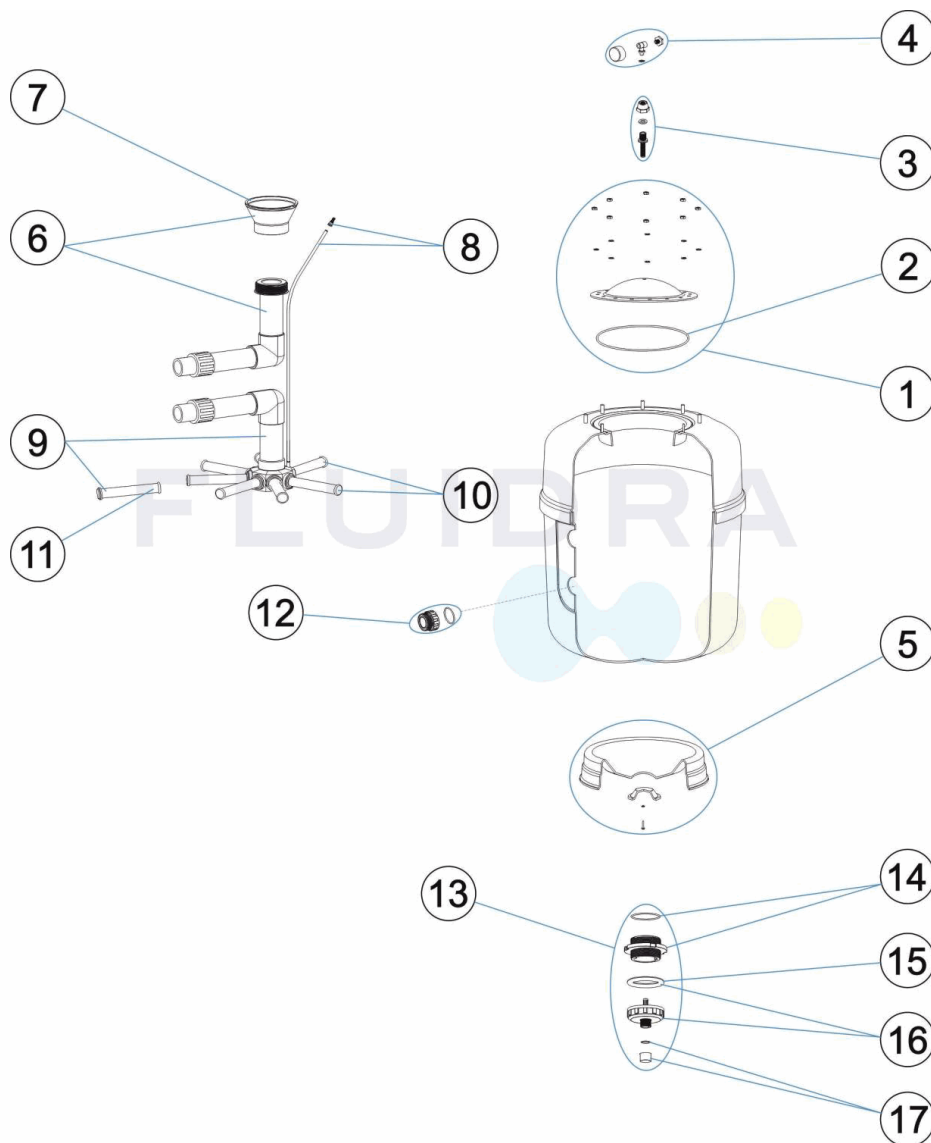

CODICE 64994, 64995, 64996, 64997

DESCRIZIONE: FILTRO EUROPA PRO LONG T/G/P

ITALIANO

POS	CODICE	DESCRIZIONE	POS	CODICE	DESCRIZIONE
1	4404040013	COPERCHIO FILTRO + GUARNIZIONE	7	* 4404190324	CONO DIFFUSORE D. 75
2	4404040002	O-RING COPERCHIO	8	* 4404301003	SPURGO ARIA + TUBO L=670
3	4404302104	KIT SCARICO	8	* 4404300707	TUBO RIGIDO L-845
4	4404180404	MANOMETRO COMPLETO	9	* 4404010172	KIT COLLETTORE D. 500
5	* 4404040015	BASE FILTRO D. 500	9	* 4404040023	KIT COLLETTORE D. 600
5	* 4404040004	BASE FILTRO D. 600	9	* 4404010174	KIT COLLETTORE D. 750
5	* 4404010299	BASE FILTRO 33	9	* 4404040018	KIT COLLETTORE D. 900
5	* 4404040006	BASE FILTRO D. 900	10	* 4404010025	GRUPPO CANDELOTTO COLLETTORE D. 400
6	* 4404040019	RACCORDO DIFFUSORE D. 500	10	* 4404010026	GRUPPO CANDELOTTO COLLETTORE D. 500
6	* 4404040020	RACCORDO DIFFUSORE D. 600	10	* 4404010027	GRUPPO CANDELOTTO COLLETTORE D. 650
6	* 4404040021	RACCORDO DIFFUSORE D. 750	10	* 4404010048	GRUPPO CANDELOTTO COLLETTORE D. 750
6	* 4404040022	RACCORDO DIFFUSORE D. 900	11	* 4404300917	CANDELOTTO COLLETTORE 1" 110 M "
7	* 4404301004	CONO DIFFUSORE D. 50	11	* 4404300915	CANDELOTTO COLLETTORE 1" 175 M "
7	* 4404300910	CONO DIFFUSORE D. 63	11	* 4404300916	CANDELOTTO COLLETTORE 1" 225 M "

* -> SI FACCIA RIFERIMENTO AL FOGLIO DELLE OSSERVAZIONI