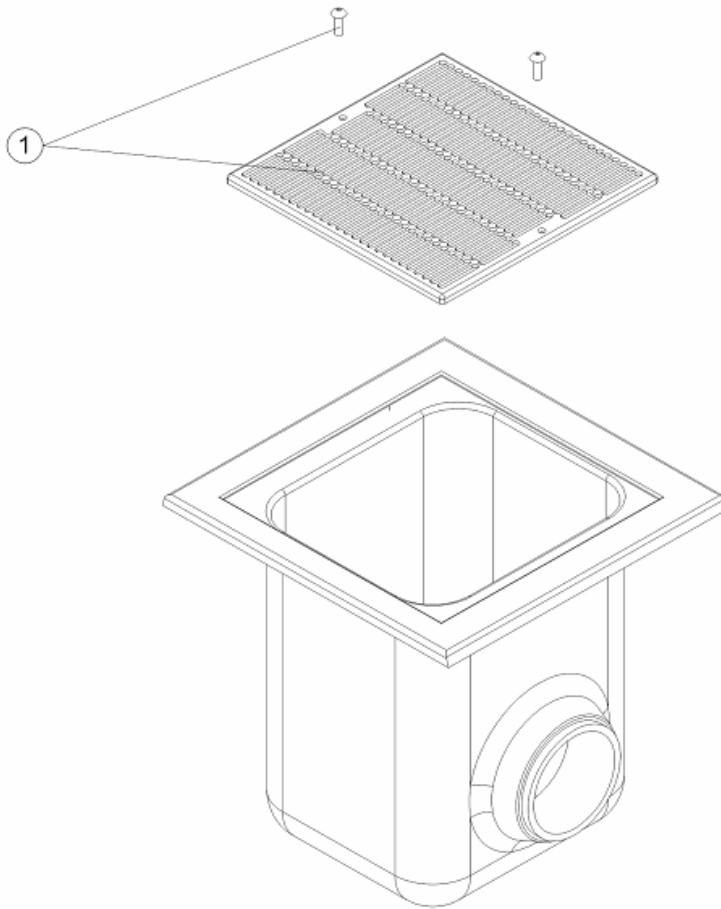

CODIGO   **20282, 20283, 20284, 22359, 22360, 22361, 22362**

DESCRIPCION: **SUMIDERO PH REJA PEQUEÑA - GRANDE**

ESPAÑOL

POS	CODIGO	DESCRIPCION	POS	CODIGO	DESCRIPCION
1	* 4402021601	REJILLA INOXIDABLE 252X252	1	* 4402021801	REJILLA PLASTICO 252X252