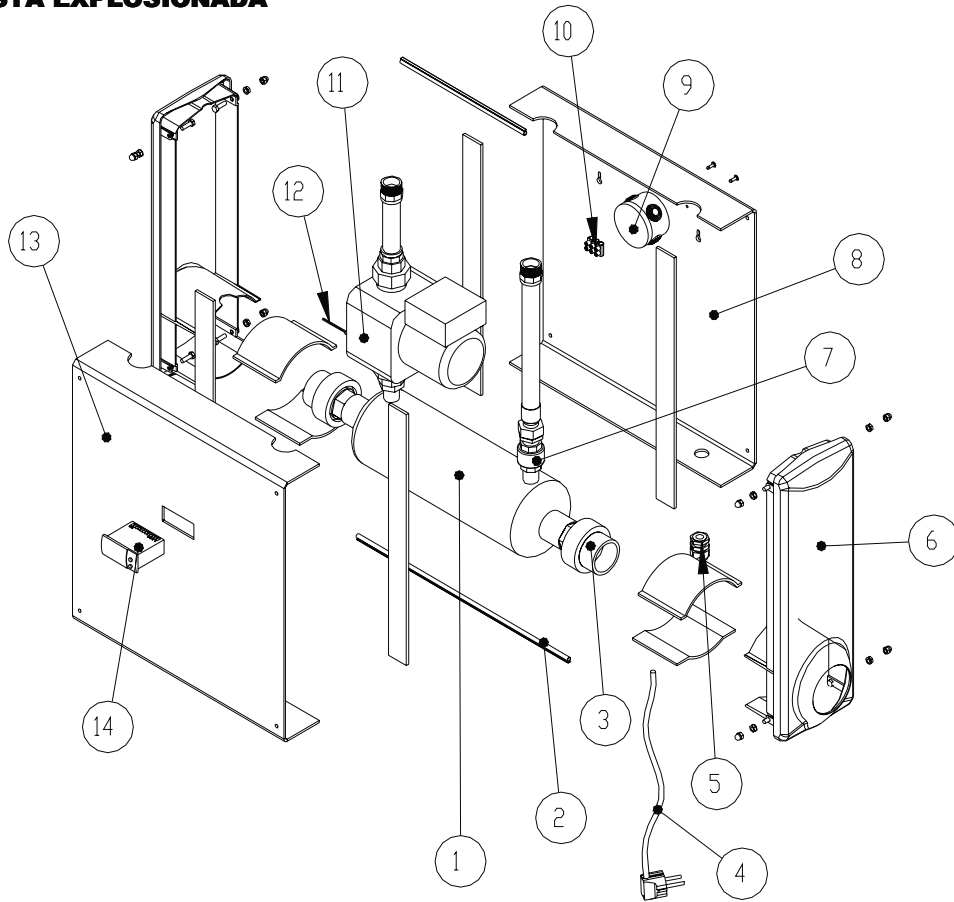

7 VISTA EXPLOSIONADA

Número de Pieza	Modelo	Código	
1	Intercambiador Waterheat 20 kw	WATERHEAT EQUIP. 20KW	41426
1	Intercambiador Waterheat 40 kw	WATERHEAT EQUIP. 40KW	41427
1	Intercambiador Waterheat 60 kw	WATERHEAT EQUIP. 60KW	41428
2	Conjunto Junta Cierre 20 kw	WATERHEAT EQUIP. 20KW	43506R0001
2	Conjunto Junta Cierre 40 kw	WATERHEAT EQUIP. 40KW	43507R0001
2	Conjunto Junta Cierre 60 kw	WATERHEAT EQUIP. 60KW	43508R0001
3	Enlace 3 Piezas	WATERHEAT EQUIP. 20-40-60KW	43506R0002
4	Cable Alimentación	WATERHEAT EQUIP. 20-40-60KW	43506R0003
5	Prensaestopa	WATERHEAT EQUIP. 20-40-60KW	43506R0004
6	Tapa Lateral ABS	WATERHEAT EQUIP. 20-40-60KW	43506R0005
7	Antirretorno 3/4"	WATERHEAT EQUIP. 20-40-60KW	43506R0006
8	Tapa Trasera 20 kw	WATERHEAT EQUIP. 20KW	43506R0007
8	Tapa Trasera 40 kw	WATERHEAT EQUIP. 40KW	43507R0002
8	Tapa Trasera 60 kw	WATERHEAT EQUIP. 60KW	43508R0002
9	Caja Plexo d-70mm	WATERHEAT EQUIP. 20-40-60KW	43506R0008
10	Clema 10	WATERHEAT EQUIP. 20-40-60KW	43506R0009
11	Bomba Recirculación	WATERHEAT EQUIP. 20KW	43506R0010
11	Bomba Recirculación	WATERHEAT EQUIP. 40KW	43507R0003
11	Bomba Recirculación	WATERHEAT EQUIP. 60KW	43508R0003
12	Sonda de Temperatura	WATERHEAT EQUIP. 20-40-60KW	43506R0011
13	Tapa Frontal 20 kw	WATERHEAT EQUIP. 20KW	43506R0012
13	Tapa Frontal 40 kw	WATERHEAT EQUIP. 40KW	43507R0004
13	Tapa Frontal 60 kw	WATERHEAT EQUIP. 60KW	43508R0004
14	Termostato	WATERHEAT EQUIP. 20-40-60KW	43506R0013