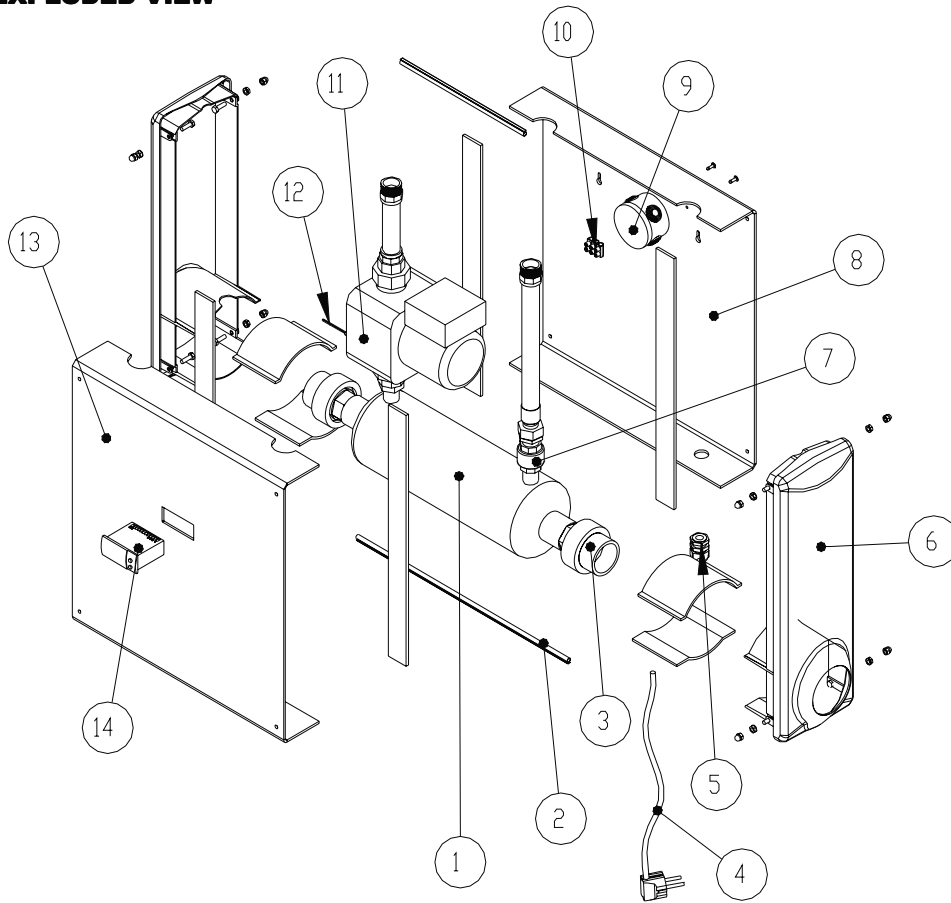

7 EXPLODED VIEW

Part. No.	Model	Code
1	Exchanger Waterheat 20 kw	EQUIP. WATERHEAT 20KW 41426
1	Exchanger Waterheat 40 kw	EQUIP. WATERHEAT 40KW 41427
1	Exchanger Waterheat 60 kw	EQUIP. WATERHEAT 60KW 41428
2	Set Joins Closing 20 kw	EQUIP. WATERHEAT 20KW 43506R0001
2	Set Joins Closing 40 kw	EQUIP. WATERHEAT 40KW 43507R0001
2	Set Joins Closing 60 kw	EQUIP. WATERHEAT 60KW 43508R0001
3	Link 3 Pieces	EQUIP. WATERHEAT 20-40-60KW 43506R0002
4	Power supply hose	EQUIP. WATERHEAT 20-40-60KW 43506R0003
5	Cable Glands	EQUIP. WATERHEAT 20-40-60KW 43506R0004
6	Lateral Enclosure ABS	EQUIP. WATERHEAT 20-40-60KW 43506R0005
7	Check Valve 3/4"	EQUIP. WATERHEAT 20-40-60KW 43506R0006
8	Rear Enclosure 20 kw	EQUIP. WATERHEAT 20KW 43506R0007
8	Rear Enclosure 40 kw	EQUIP. WATERHEAT 40KW 43507R0002
8	Rear Enclosure 60 kw	EQUIP. WATERHEAT 60KW 43508R0002
9	Plexo Box d-70mm	EQUIP. WATERHEAT 20-40-60KW 43506R0008
10	Clema 10	EQUIP. WATERHEAT 20-40-60KW 43506R0009
11	Recirculation Pump	EQUIP. WATERHEAT 20KW 43506R0010
11	Recirculation Pump	EQUIP. WATERHEAT 40KW 43507R0003
11	Recirculation Pump	EQUIP. WATERHEAT 60KW 43508R0003
12	T ³ Sensor	EQUIP. WATERHEAT 20-40-60KW 43506R0011
13	Front Enclosure 20 kw	EQUIP. WATERHEAT 20KW 43506R0012
13	Front Enclosure 40 kw	EQUIP. WATERHEAT 40KW 43507R0004
13	Front Enclosure 60 kw	EQUIP. WATERHEAT 60KW 43508R0004
14	Thermostat	EQUIP. WATERHEAT 20-40-60KW 43506R0013