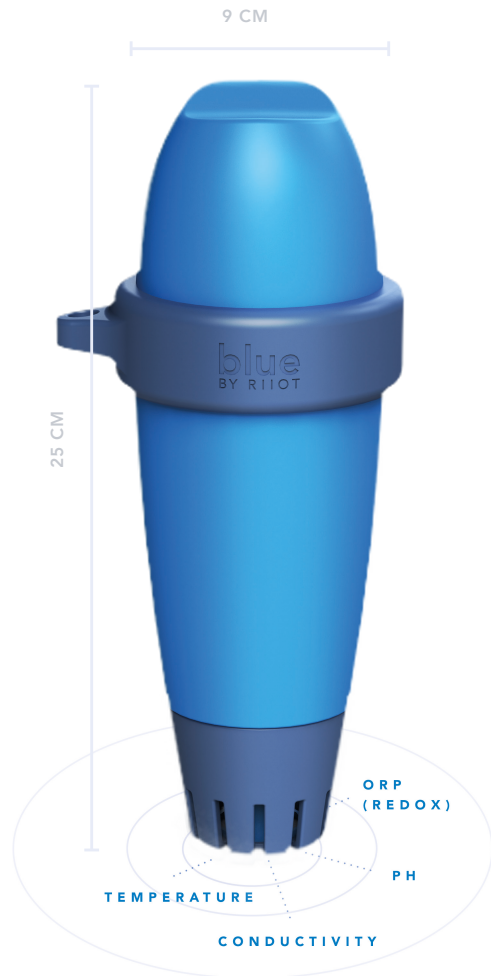

FIND US ON

The content of this brochure is subject to modification. Riiot Labs SA reserves the right to update the information at any time.

A RIIOT LABS INNOVATION

blue by Riio
The smart pool
analyzer

Blue helps you take care of your pool 24/7, even when you're not at home