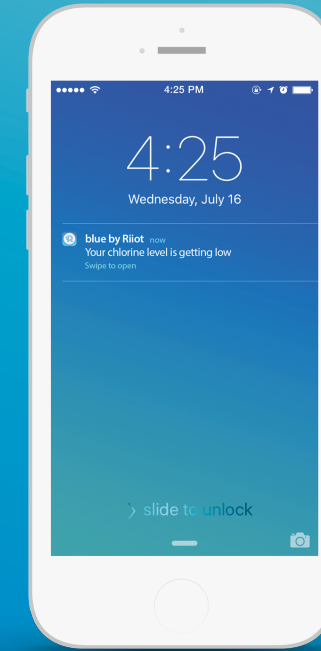

FIND US ON

The content of this brochure is subject to modification. Riiot Labs SA reserves the right to update the information at any time.

A RIIOT LABS INNOVATION

blue by Riio
The smart pool
analyzer

Blue helps you take care of your pool 24/7, even when you're not at home

- > **Discrete, smart design.**
Works with every type of pool.
- > **Connected.** Blue uses the Sigfox network, a French technology that frees you from your "internet". Blue is also compatible with Bluetooth.
- > **State-of-the-art technology** that continuously and reliably measures water quality 24/7.
- > **Eco-design.** Blue is made to last. Remplacer sa recharge est un jeu d'enfant.
- > Measure temperature, pH, ORP (Redox) and conductivity thanks to Riot Labs' all-in-one sensor.

Stop worrying about your pool, blue is taking care of it for you.

Clear, precise information.

Real-time monitoring of water quality and weather forecasts, in a single app.

Notifications at the perfect time.