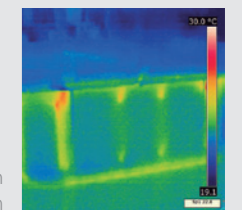

Heat leak test performed with the Nordic Insulation System