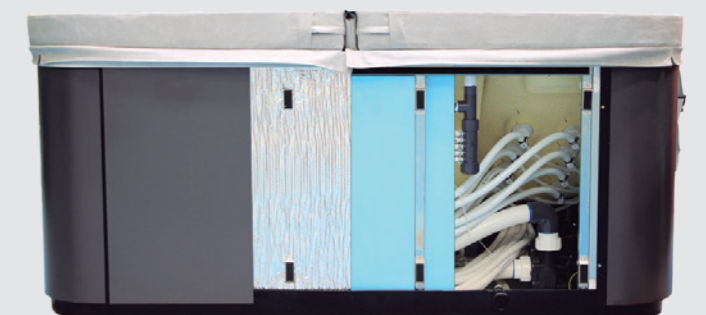

Nordic Insulation System

The NORDIC INSULATION SYSTEM is the insulation system designed for cold environments that ensures the improved energy efficiency of your hot tub.

The NORDIC INSULATION SYSTEM consists of 10 mm of insulating material, composed of 5 layers. This insulating layer is on the sides and curves of the cabinet, creating an insulating air chamber inside it. The insulating layer that surrounds the entire cabinet is 10 mm thick, with material composed of 5 layers:

- 1 Aluminium
- 2 RC9 Foam + Low Density Polyethylene (with a double layer)
- 3 FONEX non-cross-linked polyethylene foam (20 kg/m3)
- 4 RC9 Foam + Low Density Polyethylene (with a double layer)
- 5 Aluminium