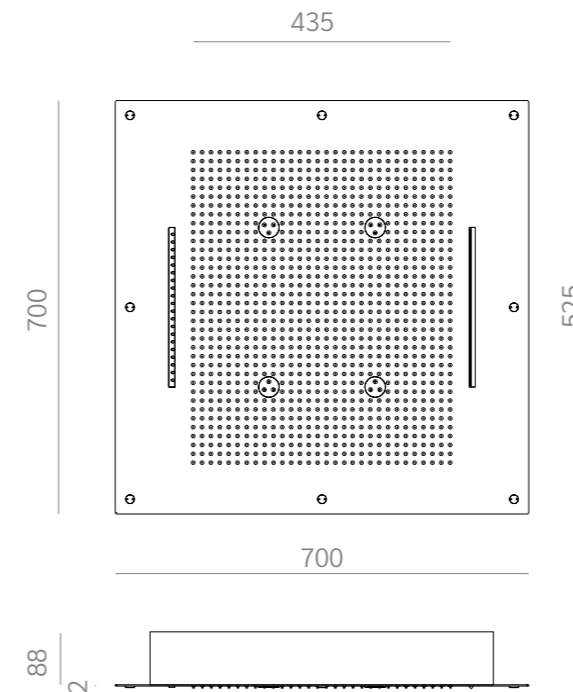

AQUA NUDE N70C1234

Description : Ceiling mounted built-in square showerhead 700 x 700 mm.
4 water-patterns : 1 rain jet, 4 nebulized jets, 1 tropical, jet and 1 waterfall.
Materials : super mirror stainless steel plate, anti-limescale membrane in liquid silicone
Ceiling recess depth : 100 mm
Water Supply : 1/2" inch
Operating pressure : 1,5/5 bar
Recommended pressure : 3 bar
 Complete with fixing system