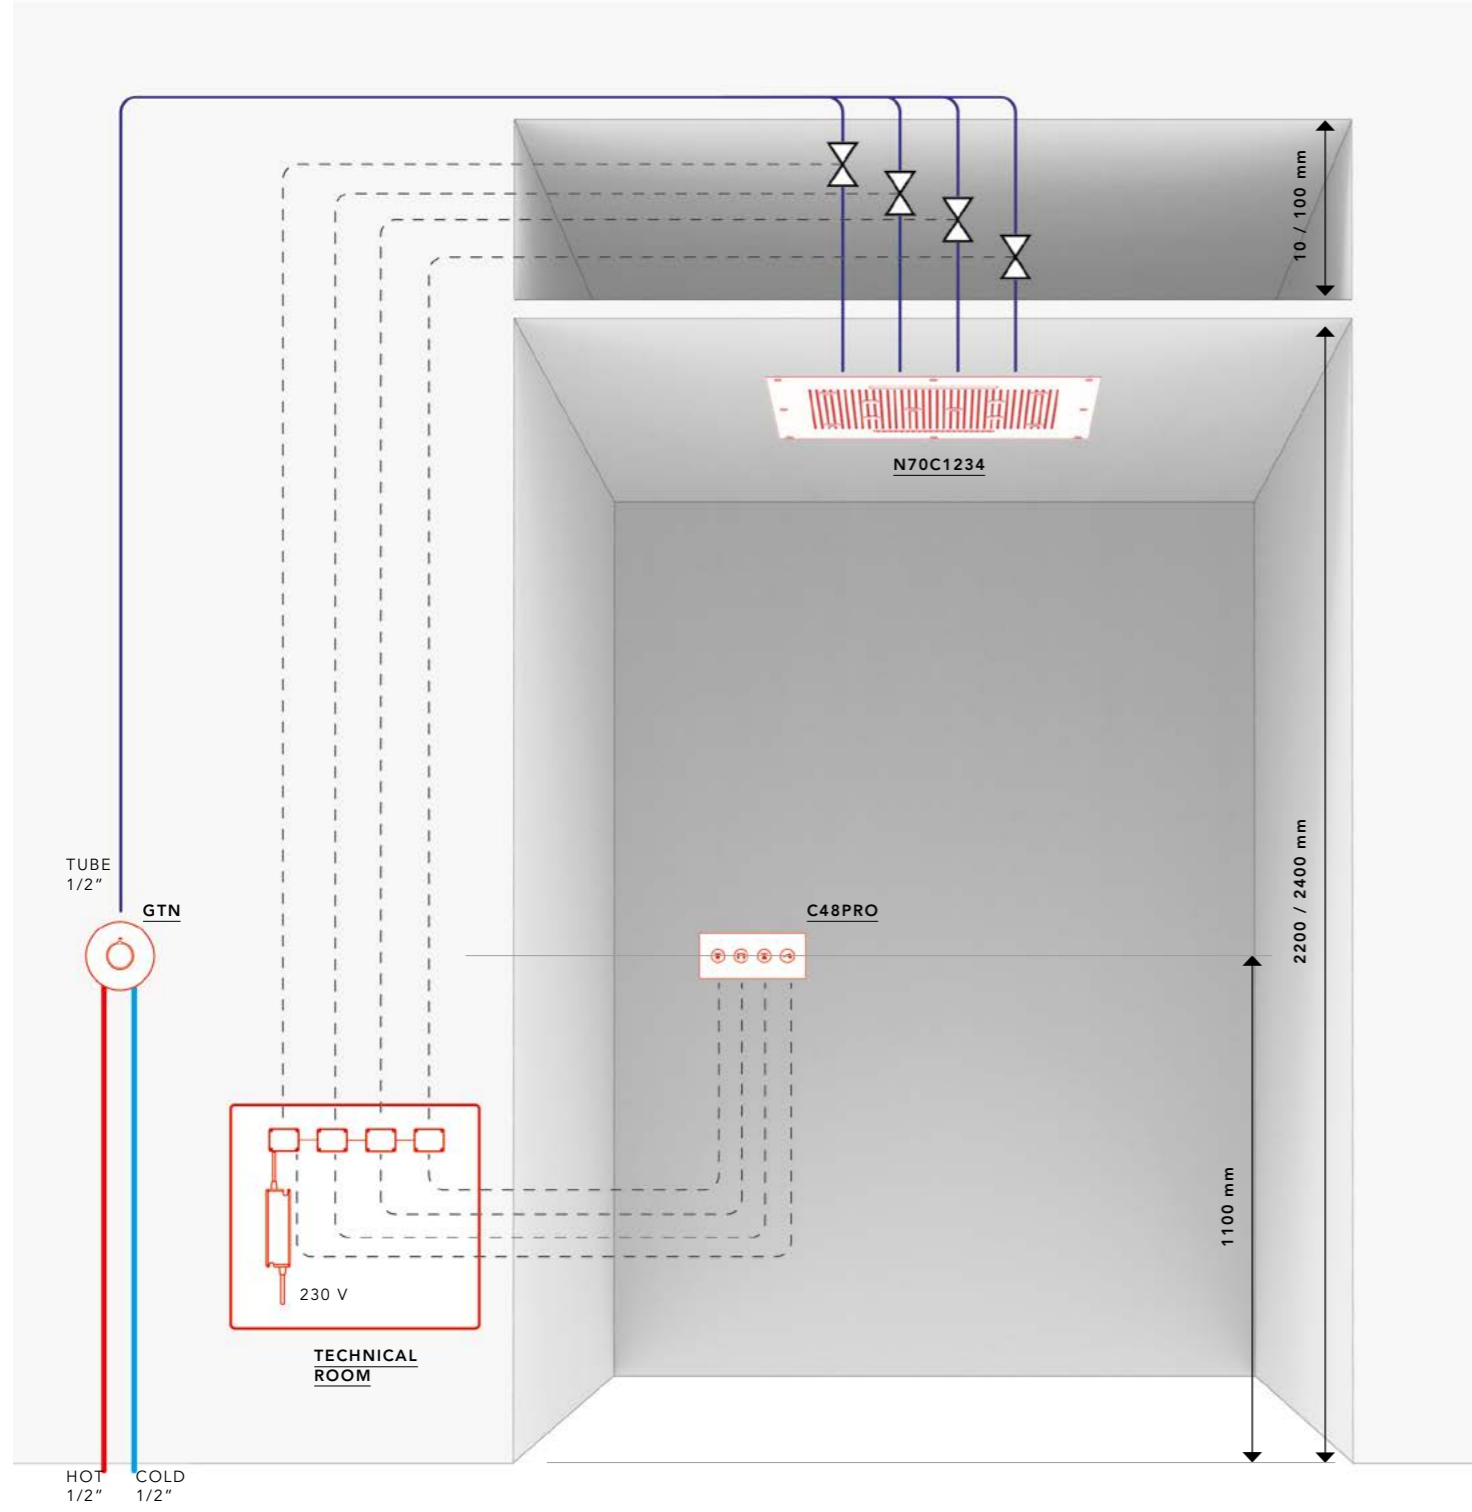

AQUA NUDE N70C1234

Description : Ceiling mounted built-in square showerhead 700 x 700 mm.
4 water-patterns : 1 rain jet, 4 nebulized jets, 1 tropical, jet and 1 waterfall.
Materials : super mirror stainless steel plate, anti-limescale membrane in liquid silicone
Ceiling recess depth : 100 mm
Water Supply : 1/2" inch
Operating pressure : 1,5/5 bar
Recommended pressure : 3 bar
 Complete with fixing system

C48PRO

KEYBOARD 4 PUSH-BUTTONS MASTER/SLAVE.

Built-in keyboard in stainless steel, flush with the wall, with 4 IP67 buttons and 6/7 modules flush mounting box (type 506), with electronic circuits to timed manage showerhead with 4 jets, RGB lights and transformer 12 V.

GTN

THERMOSTATIC.

Built in thermostatic, chrome-plated brass

INSTALLATION AQUA NUDE

LEGEND

	WATER SUPPLY 1/2"
	ELECTRICAL CABLES CORRUGATED PIPE DIAM. 20mm
	LED CABLES DIAM. 20mm

TECHINCAL INFORMATION

WATER FLOW	min 30 l/m
WATER SUPPLY	1/2" inch
OPERATING PRESSURE	1,5/5 bar
RECOMMENDED PRESSURE	3 bar

CONFIGURATION

Code	Description	Jets	Quantity
N70C1234	SHOWERHEAD	Rain, Waterfall, Nebulized, Tropical	1
C48PRO	KEYBOARD	-	1
GTN	THERMOSTATIC	-	1

OPTIONAL

OPTIONAL 01 - THERMOSTATIC

Code	Description	Quantity
GTQ1	THERMOSTATIC WITH SQUARE HANDLE KIT 1 EXIT Built-in thermostatic mixer, with square external part for 1 water pattern, in chrome-plated brass.	1