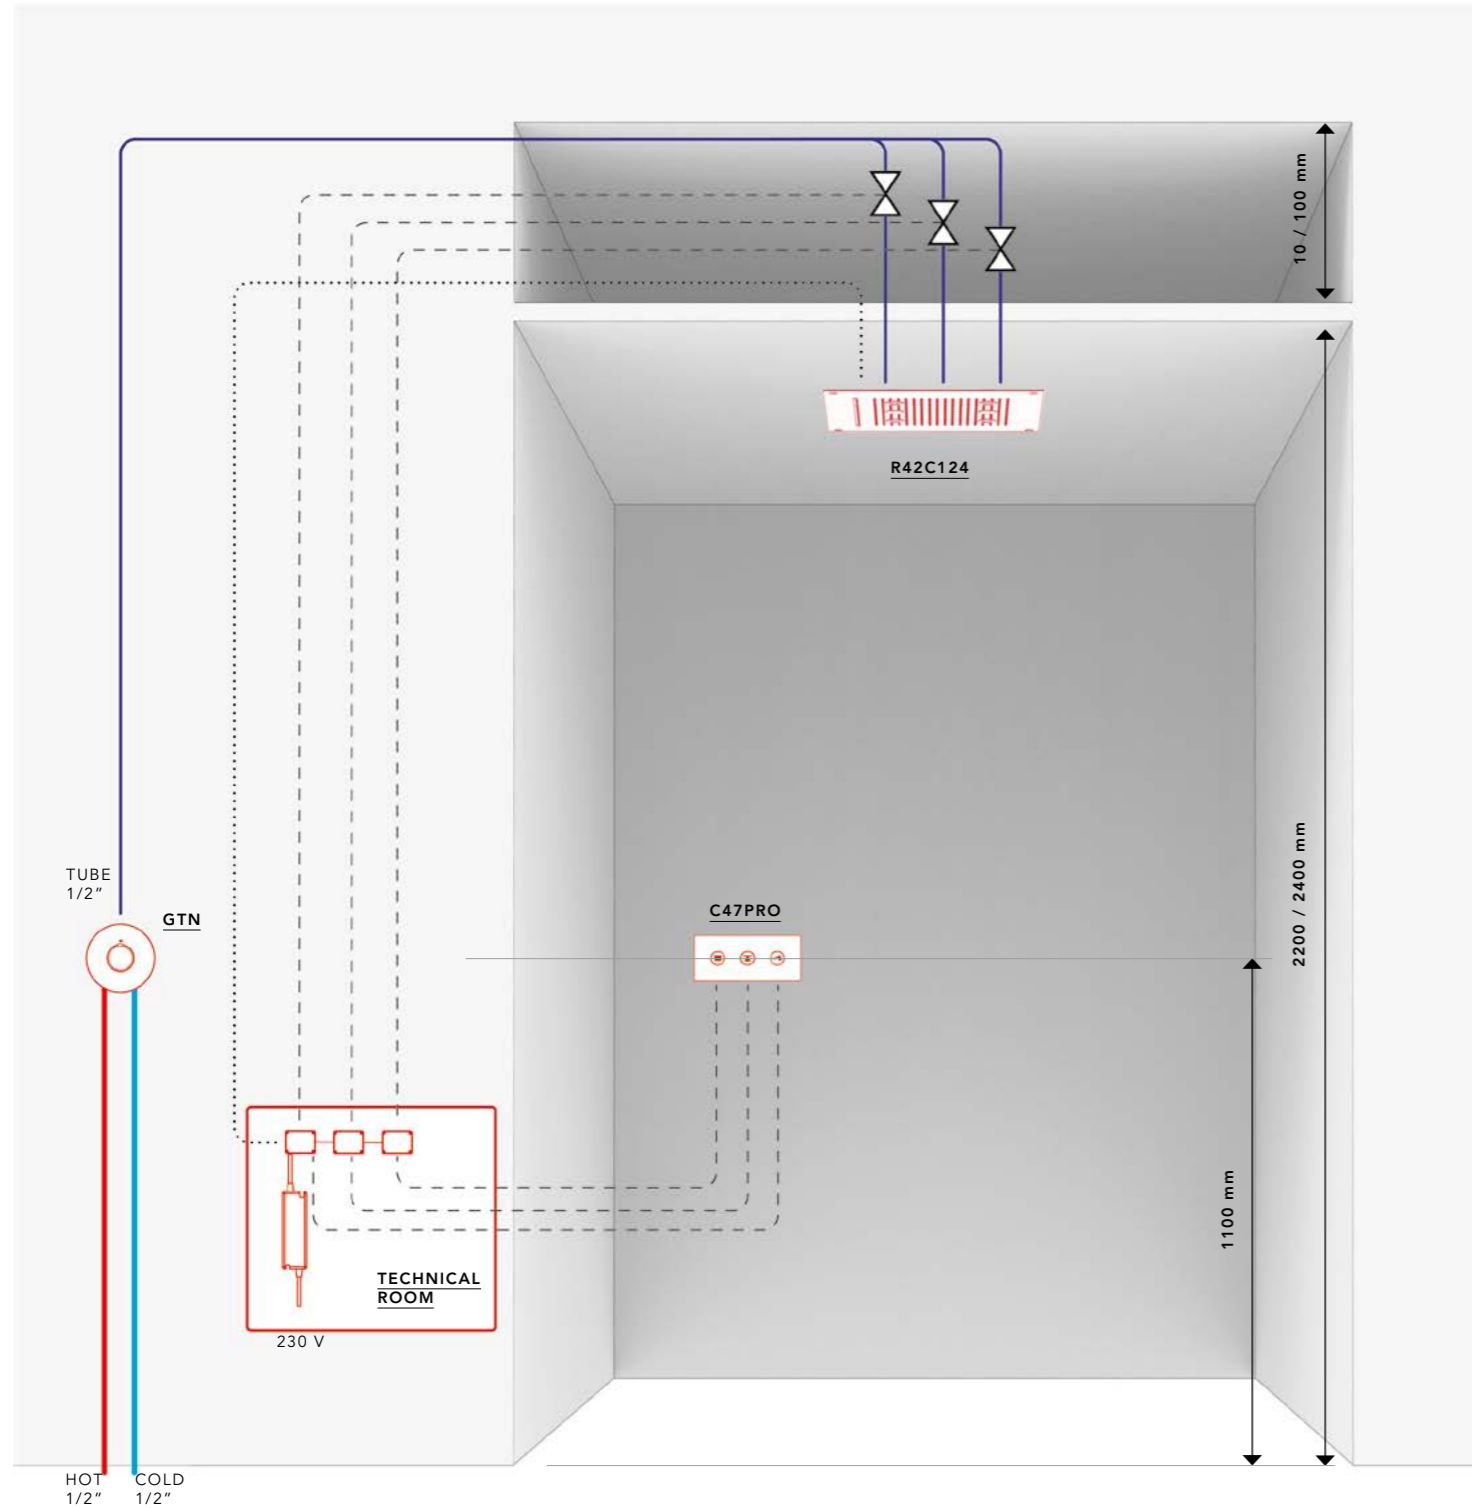

INFINITY R42C124

Description : Ceiling mounted built-in square showerhead 420 x 420 mm.
3 water-patterns : 1 rain jet, 2 nebulized jets 1 waterfall jet included 4 spotlights led with chromotherapy.

Materials : super mirror stainless steel plate, anti-limescale membrane in liquid silicone.

Ceiling recess depth : 100 mm

Water Supply : 1/2" inch

Operating pressure : 1,5 /5 bar

Recommended pressure : 3 bar

Complete with fixing system

N.B. To be teamed with systems to manage hydraulic and electric part.

C47PRO

KEYBOARD 3 PUSH-BUTTONS MASTER/SLAVE.

Built-in keyboard in stainless steel, flush with the wall, with 3 IP67 buttons and 6/7 modules flush mounting box (type 506), with electronic circuits to timed manage showerhead with 3 jets, RGB lights and transformer 12 V.

GTN

THERMOSTATIC.

Built in thermostatic, chrome-plated brass

INSTALLATION INFINITY

LEGEND

-  WATER SUPPLY 1/2"
-  ELECTRICAL CABLES
CORRUGATED PIPE DIAM. 20mm
-  LED CABLES DIAM. 20mm

TECHINCAL INFORMATION

WATER FLOW	min 15 l/m
WATER SUPPLY	1/2" inch
OPERATING PRESSURE	1,5/5 bar
RECOMMENDED PRESSURE	3 bar