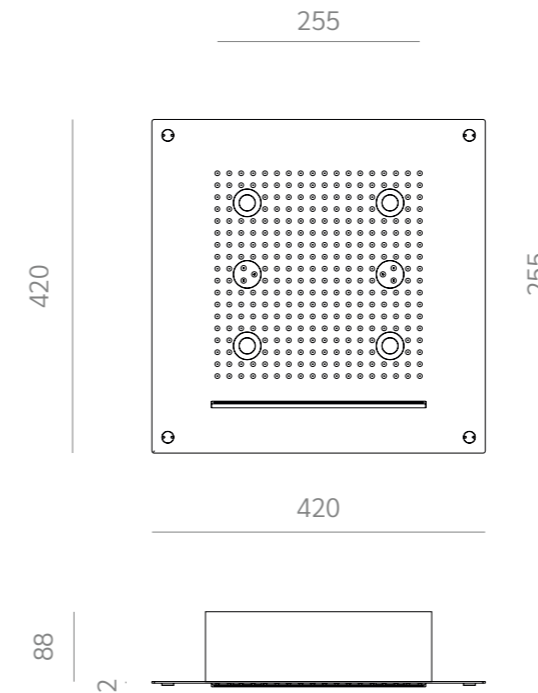

INFINITY R42C124

Description : Ceiling mounted built-in square showerhead 420 x 420 mm.
3 water-patterns : 1 rain jet, 2 nebulized jets 1 waterfall jet included 4 spotlights led with chromotherapy.

Materials : super mirror stainless steel plate, anti-limescale membrane in liquid silicone.