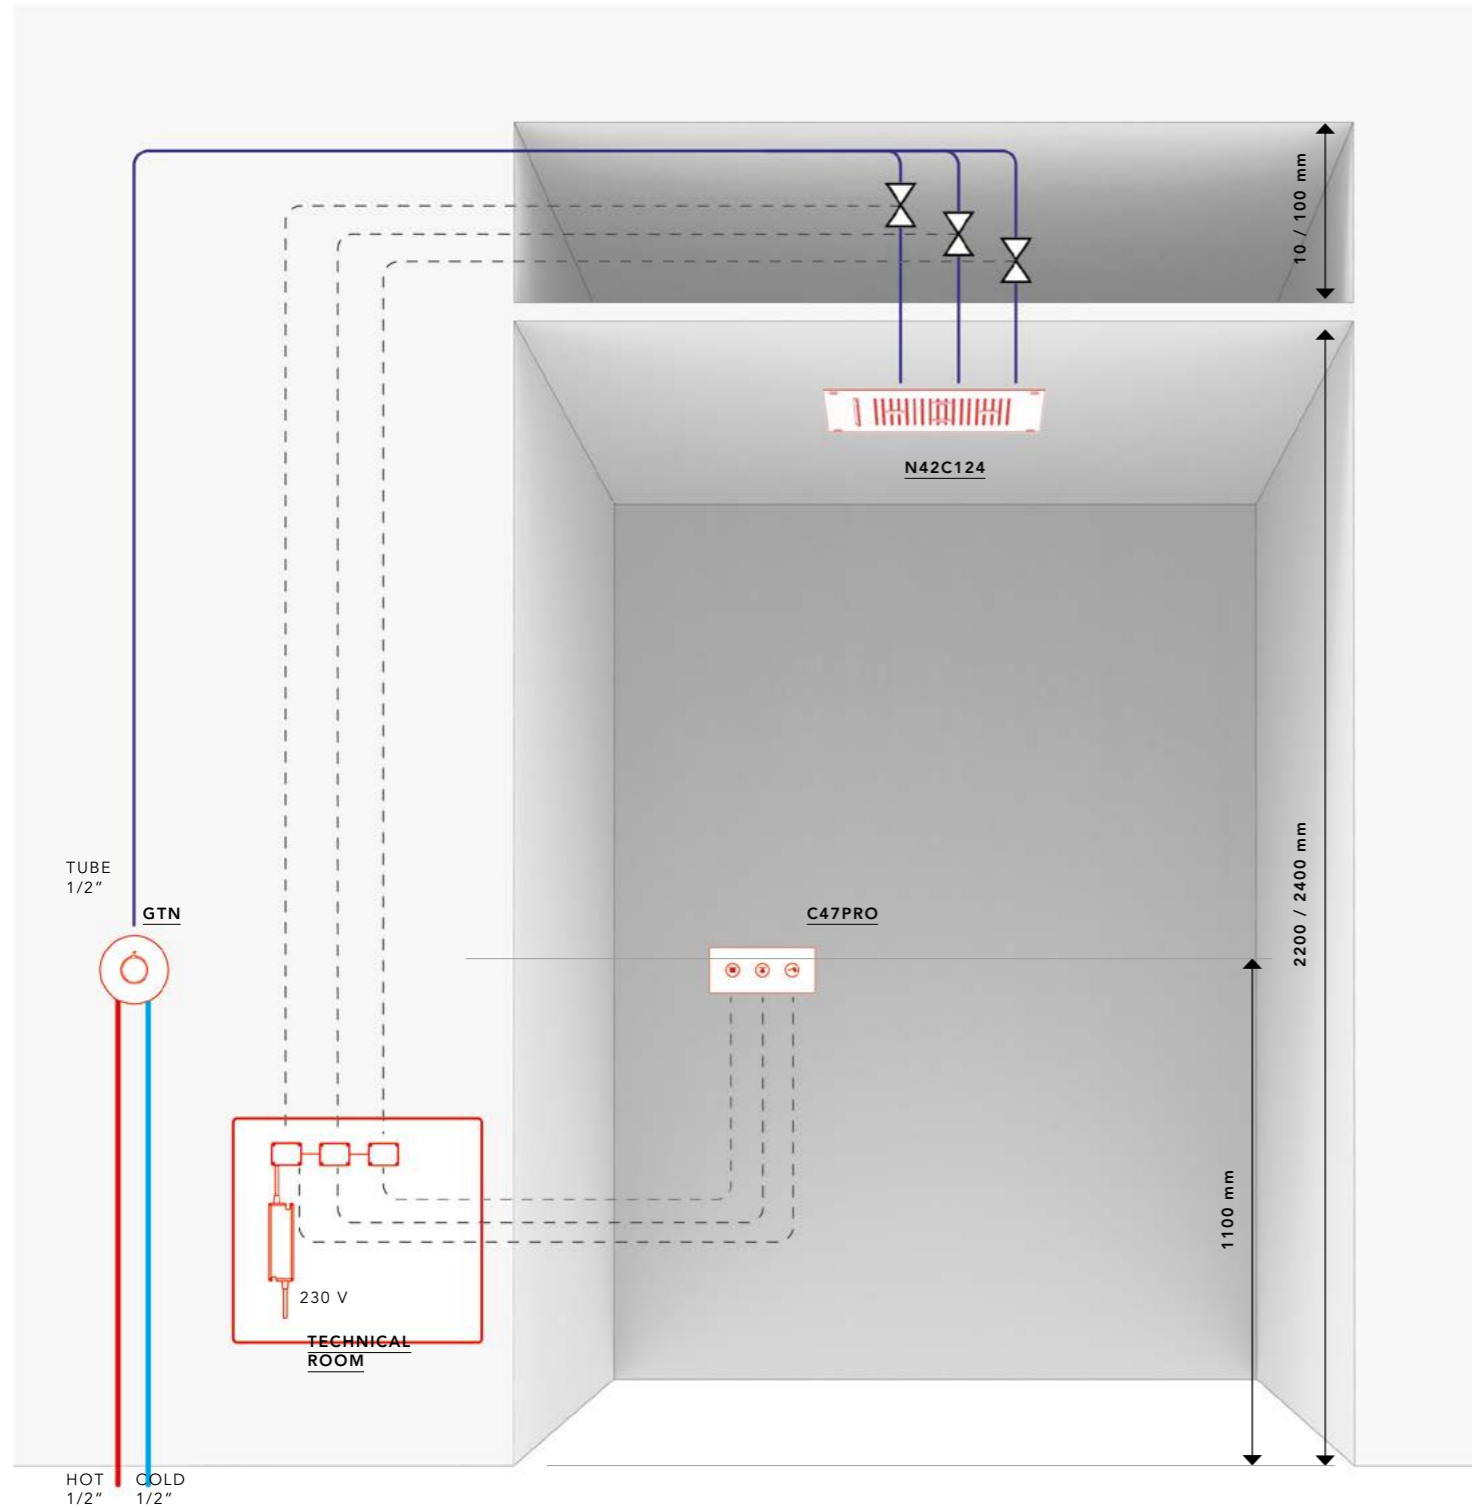

INFINITY NUDE N42C124

Description : Ceiling mounted built-in square showerhead 420 x 420 mm.
3 water-patterns : 1 rain jet, 2 nebulized jets and 1 waterfall jet.
Materials : super mirror stainless steel plate, anti-limescale membrane in liquid silicone.
Ceiling recess depth : 100 mm
Water Supply : 1/2" inch
Operating pressure : 1,5 /5 bar
Recommended pressure : 3 bar
 Complete with fixing system.
N.B. To be teamed with system to manage hydraulic part

C47PRO

KEYBOARD 3 PUSH-BUTTONS MASTER/SLAVE

Built-in keyboard in stainless steel, flush with the wall, with 3 IP67 buttons and 6/7 modules flush mounting box (type 506), with electronic circuits to timed manage showerhead with 3 jets, RGB lights and transformer 12 V.

GTN

THERMOSTATIC.

Built in thermostatic, chrome-plated brass

INSTALLATION INFINITY NUDE

LEGEND

-  WATER SUPPLY 1/2"
-  ELECTRICAL CABLES
CORRUGATED PIPE DIAM. 20mm
-  LED CABLES DIAM. 20mm

TECHINCAL INFORMATION

WATER FLOW	min 30 l/m
WATER SUPPLY	1/2" inch
OPERATING PRESSURE	1,5/5 bar
RECOMMENDED PRESSURE	3 bar

CONFIGURATION

Code	Description	Jets	Quantity
N42C124	SHOWERHEAD	Rain, Waterfall, Nebulized, Tropical	1
C47PRO	KEYBOARD	-	1
GTN	THERMOSTATIC	-	1