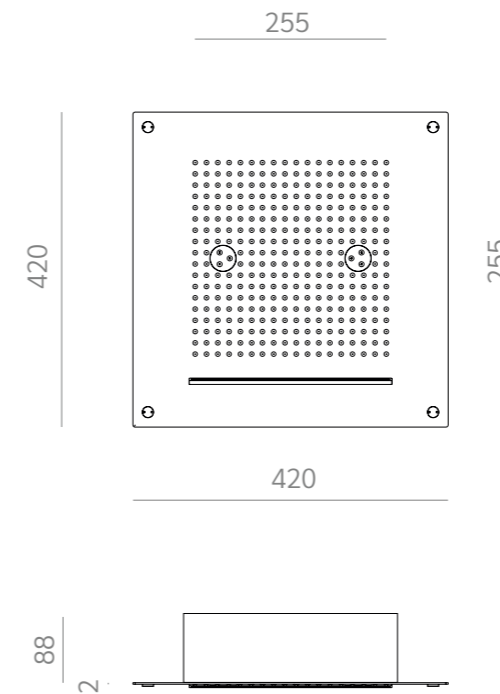

INFINITY NUDE N42C124

Description : Ceiling mounted built-in square showerhead 420 x 420 mm.
3 water-patterns : 1 rain jet, 2 nebulized jets and 1 waterfall jet.
Materials : super mirror stainless steel plate, anti-limescale membrane in liquid silicone.
Ceiling recess depth : 100 mm
Water Supply : 1/2" inch
Operating pressure : 1,5 /5 bar
Recommended pressure : 3 bar
 Complete with fixing system.
N.B. To be teamed with system to manage hydraulic part