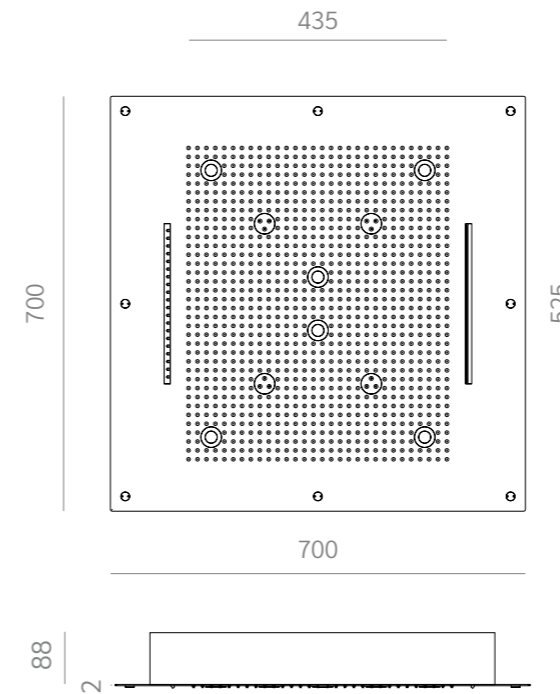

AF-FL001 SENSE PRO

Emotional shower 4 water-patterns complete of pre-set keyboard 4 programs: sport, energy, relax, balance.

EMOTIONAL SHOWER R70PRO

Description : Ceiling mounted built-in square showerhead 700x700 mm.
4 water-patterns : 1 rain jet, 4 nebulized jets with LED RGB for chromotherapy , 2 tropical aerated jets, 2 aerated jets. Complete with brain box to control jets, lights, water temperature and fixing system. Includes built-it keyboard flush with the wall, in inox steel with 4 buttons IP67 and flushmounting box 7 modules (506 type) with electronic control to manage 4 pre set up programs: Relax, energy, balance, sport and 12V power charger transformer.
Materials : super mirror stainless steel plate, antilimescale membrane in liquid silicone
Ceiling recess depth : 150 mm
Water Supply : 1/2" inch
Operating pressure : 1,5 /5 bar
Recommended pressure : 3 bar
 Complete with brain box to control jets, lights, water temperature and fixing system.

INSTALLATION EMOTIONAL SHOWER

LEGEND

- WATER SUPPLY 1/2"
- ELECTRICAL CABLES
CORRUGATED PIPE DIAM. 20mm
- LED CABLES DIAM. 20mm

TECHINCAL INFORMATION

WATER FLOW	min 30 l/m
WATER SUPPLY	1/2" inch
OPERATING PRESSURE	1,5/5 bar
RECOMMENDED PRESSURE	3 bar