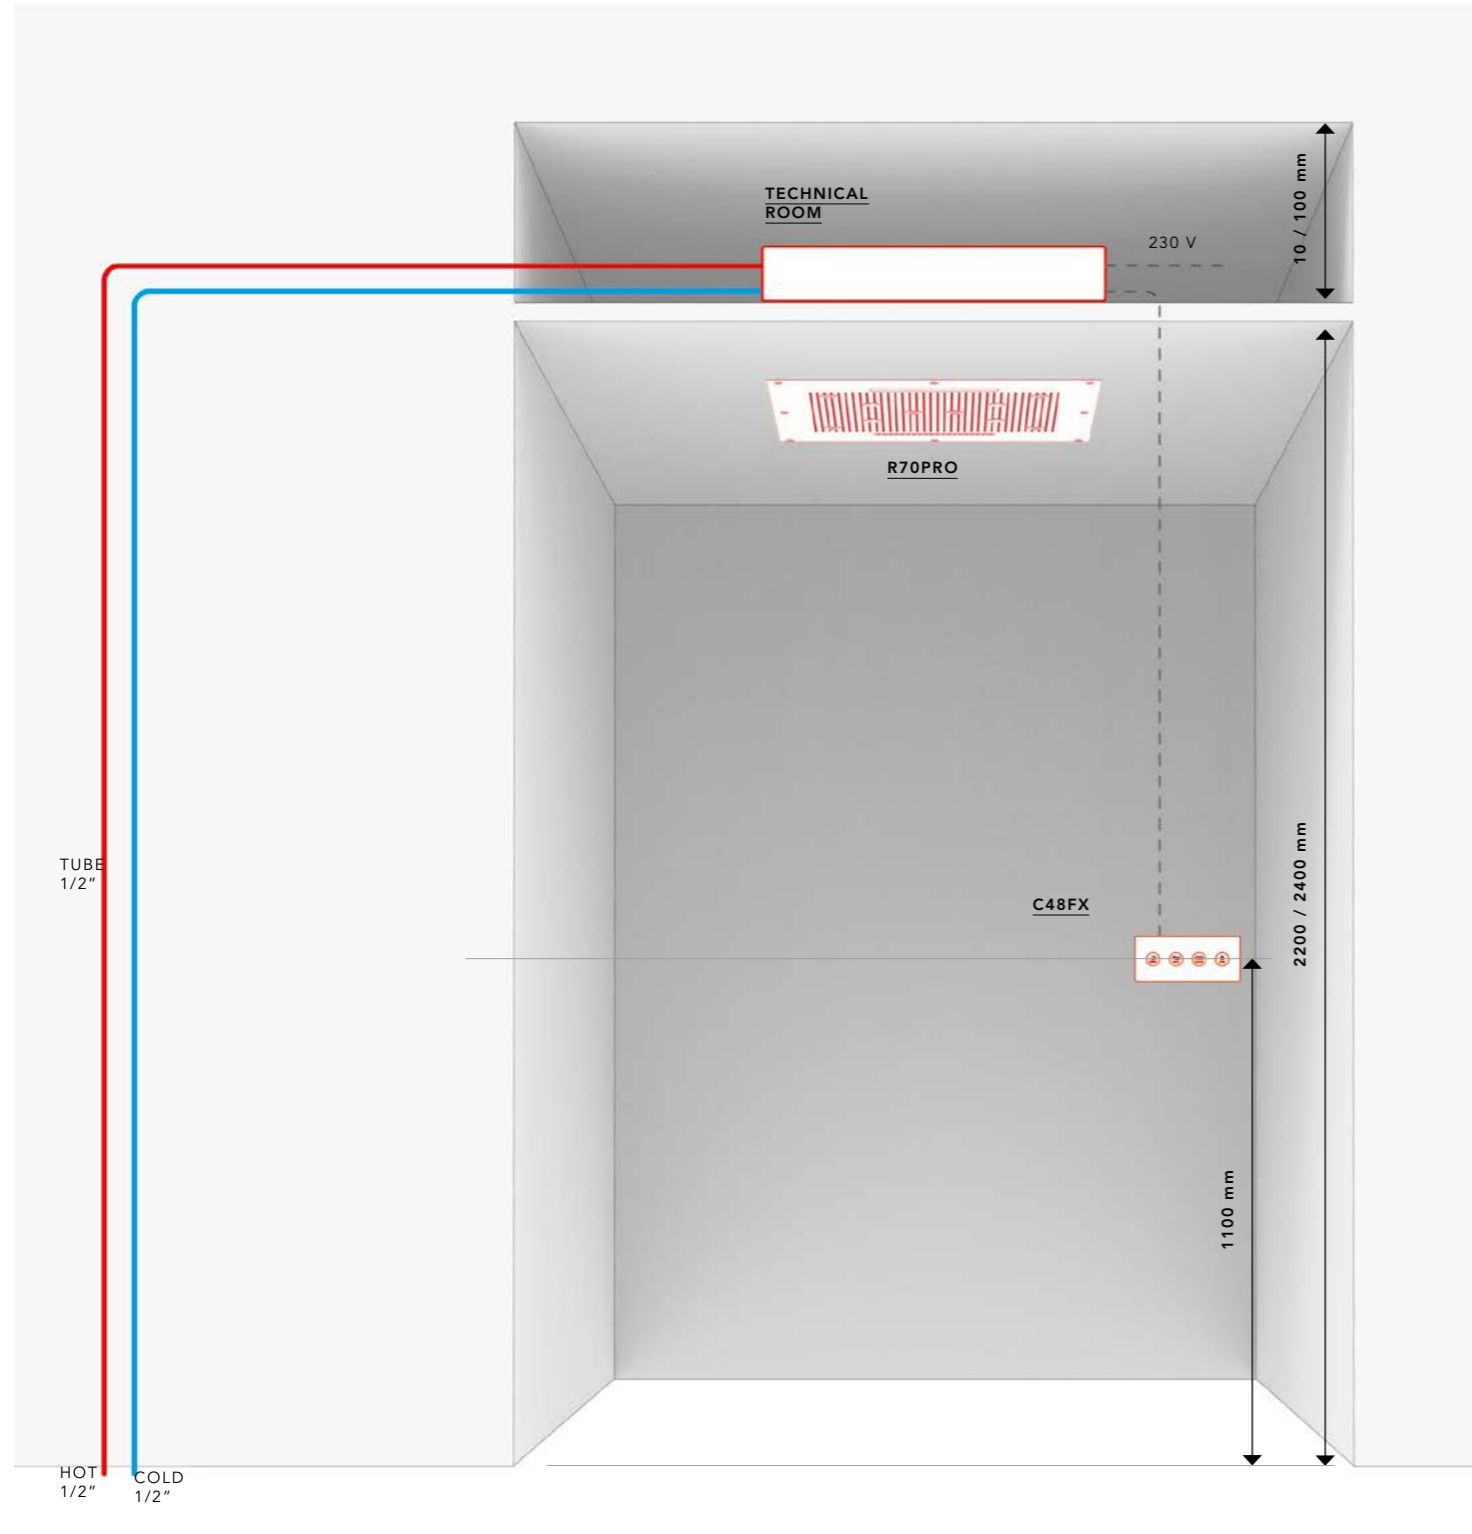

AF-FL001 SENSE PRO

Emotional shower 4 water-patterns complete of pre-set keyboard 4 programs: sport, energy, relax, balance.

EMOTIONAL SHOWER R70PRO

Description : Ceiling mounted built-in square showerhead 700x700 mm.
4 water-patterns : 1 rain jet, 4 nebulized jets with LED RGB for chromotherapy , 2 tropical aerated jets, 2 aerated jets. Complete with brain box to control jets, lights, water temperature and fixing system. Includes built-it keyboard flush with the wall, in inox steel with 4 buttons IP67 and flushmounting box 7 modules (506 type) with electronic control to manage 4 pre set up programs: Relax, energy, balance, sport and 12V power charger transformer.
Materials : super mirror stainless steel plate, antilimescale membrane in liquid silicone
Ceiling recess depth : 150 mm
Water Supply : 1/2" inch
Operating pressure : 1,5 /5 bar
Recommended pressure : 3 bar
 Complete with brain box to control jets, lights, water temperature and fixing system.

C48FX

PRE-SET KEYBOARD 4 PUSH-BUTTONS
 Built-in keyboard in stainless steel, flush with the wall, with 4 IP67 buttons and 6/7 modules flush mounting box (type 506), with electronic circuit, own brain box and

INSTALLATION EMOTIONAL SHOWER

LEGEND

- WATER SUPPLY 1/2"
- ELECTRICAL CABLES
CORRUGATED PIPE DIAM. 20mm
- LED CABLES DIAM. 20mm

TECHINCAL INFORMATION

WATER FLOW	min 30 l/m
WATER SUPPLY	1/2" inch
OPERATING PRESSURE	1,5/5 bar
RECOMMENDED PRESSURE	3 bar

CONFIGURATION

Code	Description	Jets	Quantity
R70PRO	SHOWERHEAD	Rain, Waterfall, Nebulized, Tropical and LED RGB	1
C48FX	KEYBOARD	-	1

RECESSED CEILING-MOUNTED TECHNICAL COMPARTMENT