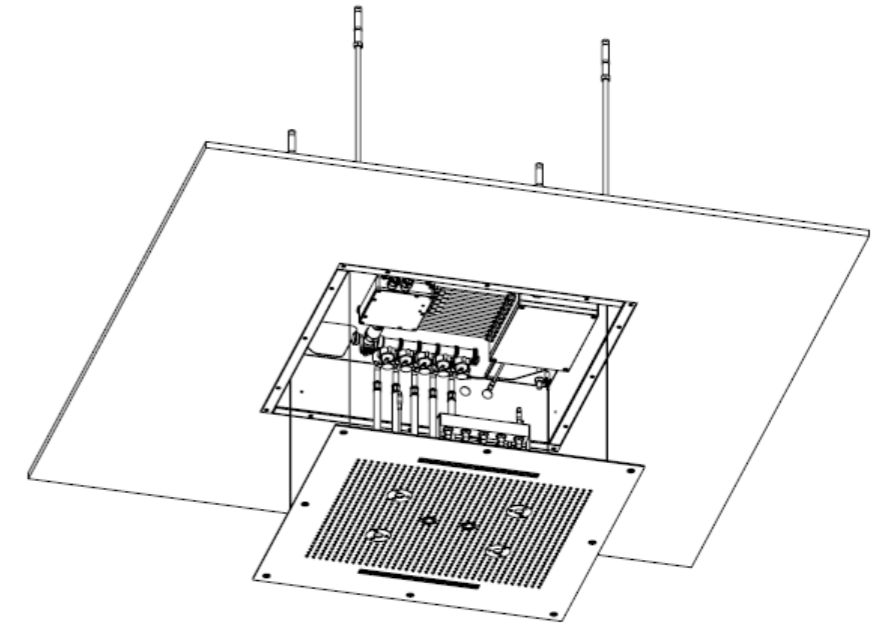

AF-FL001 SENSE PRO

Emotional shower 4 water-patterns complete of pre-set keyboard 4 programs: sport, energy, relax, balance.

EMOTIONAL SHOWER R70PRO

Description : Ceiling mounted built-in square showerhead 700x700 mm.
4 water-patterns : 1 rain jet, 4 nebulized jets with LED RGB for chromotherapy , 2 tropical aerated jets, 2 aerated jets. Complete with brain box to control jets, lights, water temperature and fixing system. Includes built-it keyboard flush with the wall, in inox steel with 4 buttons IP67 and flushmounting box 7 modules (506 type) with electronic control to manage 4 pre set up programs: Relax, energy, balance, sport and 12V power charger transformer.
Materials : super mirror stainless steel plate, antilimescale membrane in liquid silicone
Ceiling recess depth : 150 mm
Water Supply : 1/2" inch
Operating pressure : 1,5 /5 bar
Recommended pressure : 3 bar
 Complete with brain box to control jets, lights, water temperature and fixing system.

INSTALLATION EMOTIONAL SHOWER

LEGEND

- WATER SUPPLY 1/2"
- ELECTRICAL CABLES
CORRUGATED PIPE DIAM. 20mm
- LED CABLES DIAM. 20mm

TECHINCAL INFORMATION

WATER FLOW	min 30 l/m
WATER SUPPLY	1/2" inch
OPERATING PRESSURE	1,5/5 bar
RECOMMENDED PRESSURE	3 bar

CONFIGURATION

Code	Description	Jets	Quantity
R70PRO	SHOWERHEAD	Rain, Waterfall, Nebulized, Tropical and LED RGB	1
C48FX	KEYBOARD	-	1

RECESSED CEILING-MOUNTED TECHNICAL COMPARTMENT