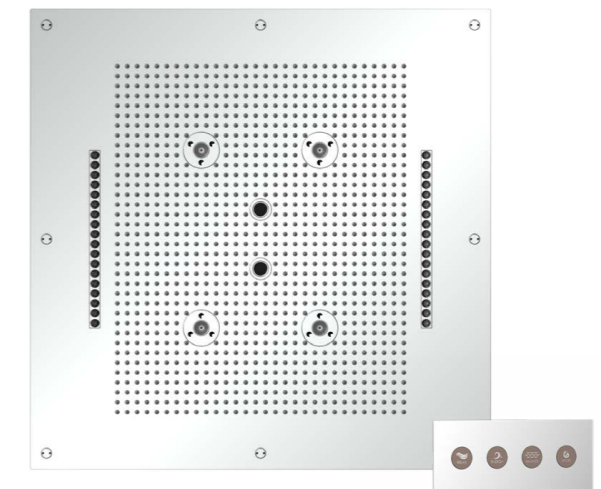

AF-FL001 SENSE PRO

Emotional shower 4 water-patterns complete of pre-set keyboard 4 programs: sport, energy, relax, balance.

EMOTIONAL SHOWER R70PRO

Description : Ceiling mounted built-in square showerhead 700x700 mm.
4 water-patterns : 1 rain jet, 4 nebulized jets with LED RGB for chromotherapy , 2 tropical aerated jets, 2 aerated jets. Complete with brain box to control jets, lights, water temperature and fixing system. Includes built-it keyboard flush with the wall, in inox steel with 4 buttons IP67 and flushmounting box 7 modules (506 type) with electronic control to manage 4 pre set up programs: Relax, energy, balance, sport and 12V power charger transformer.
Materials : super mirror stainless steel plate, antilimescale membrane in liquid silicone
Ceiling recess depth : 150 mm
Water Supply : 1/2" inch
Operating pressure : 1,5 /5 bar
Recommended pressure : 3 bar
 Complete with brain box to control jets, lights, water temperature and fixing system.

C48FX

PRE-SET KEYBOARD 4 PUSH-BUTTONS
 Built-in keyboard in stainless steel, flush with the wall, with 4 IP67 buttons and 6/7 modules flush mounting box (type 506), with electronic circuit, own brain box and

INSTALLATION EMOTIONAL SHOWER

LEGEND

- WATER SUPPLY 1/2"
- ELECTRICAL CABLES
CORRUGATED PIPE DIAM. 20mm
- LED CABLES DIAM. 20mm

TECHINCAL INFORMATION

WATER FLOW	min 30 l/m
WATER SUPPLY	1/2" inch
OPERATING PRESSURE	1,5/5 bar
RECOMMENDED PRESSURE	3 bar

CONFIGURATION

Code	Description	Jets	Quantity
R70PRO	SHOWERHEAD	Rain, Waterfall, Nebulized, Tropical and LED RGB	1
C48FX	KEYBOARD	-	1

RECESSED CEILING-MOUNTED TECHNICAL COMPARTMENT