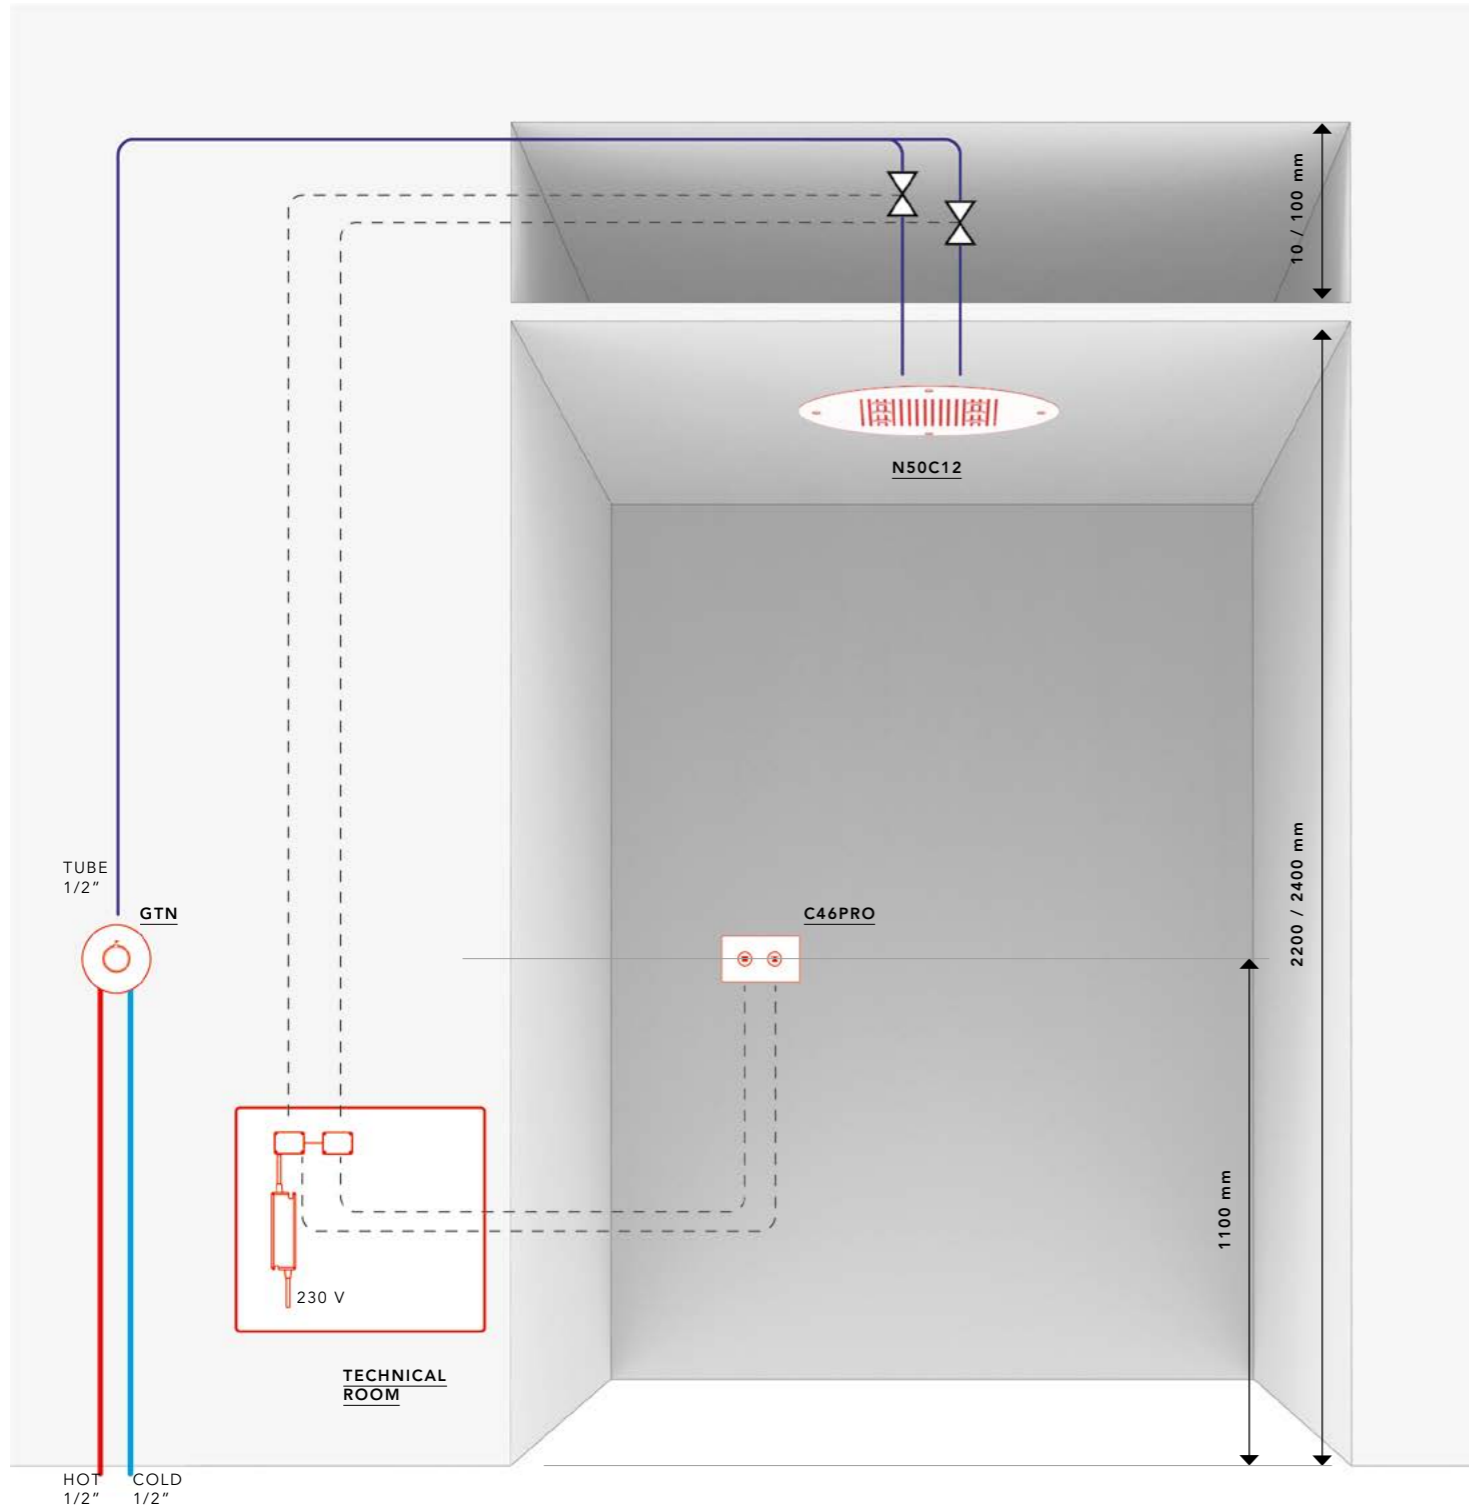

### VITA NUDE N50C12

**Description :** Ceiling mounted built-in round showerhead Ø500 mm.  
**2 water-patterns :** 1 rain jet and 2 nebulized jets.  
**Materials :** super mirror stainless steel plate, antilimescale membrane in liquid silicone.  
**Ceiling recess depth :** 100 mm  
**Water Supply :** 1/2" inch  
**Operating pressure :** 1,5 /5 bar  
**Recommended pressure :** 3 bar  
 Complete with fixing system.  
**N.B.** To be teamed with system to manage hydraulic part

#### KEYBOARD 2 PUSH-BUTTONS MASTER/SLAVE.

Built-in keyboard in stainless steel, flush with the wall, with 2 IP67 buttons and 4 modules flush mounting box (type 504), with electronic circuits to timed manage showerhead with 2 jets, RGB lights and transformer 12 V.

#### THERMOSTATIC.

Built in thermostatic, chrome-plated brass

INSTALLATION VITA NUDE

LEGEND

-  WATER SUPPLY 1/2"
-  ELECTRICAL CABLES  
CORRUGATED PIPE DIAM. 20mm
-  LED CABLES DIAM. 20mm

TECHINCAL INFORMATION