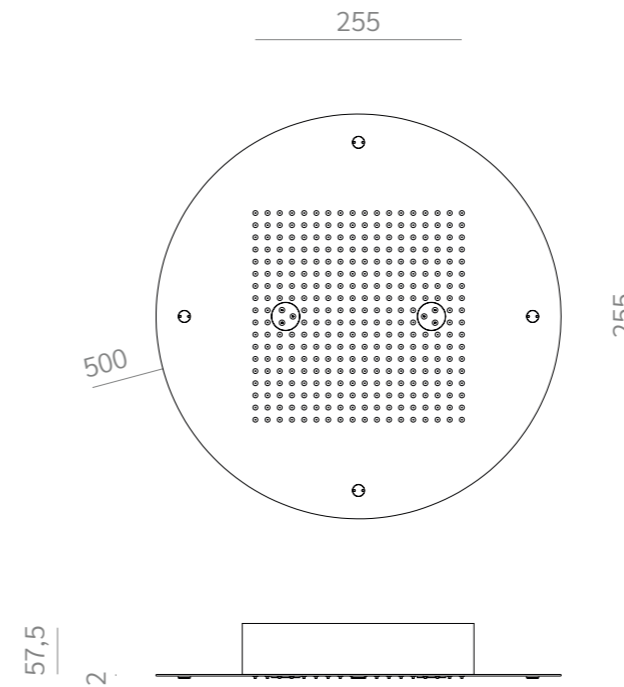

### VITA NUDE N50C12

**Description :** Ceiling mounted built-in round showerhead Ø500 mm.  
**2 water-patterns :** 1 rain jet and 2 nebulized jets.  
**Materials :** super mirror stainless steel plate, antilimescale membrane in liquid silicone.  
**Ceiling recess depth :** 100 mm  
**Water Supply :** 1/2" inch  
**Operating pressure :** 1,5 /5 bar  
**Recommended pressure :** 3 bar  
 Complete with fixing system.  
**N.B.** To be teamed with system to manage hydraulic part