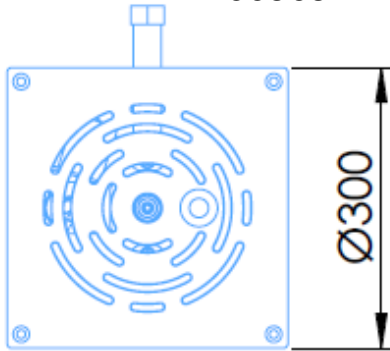

DIMENSIONES
DIMENSIONS

Código / Code:
66569