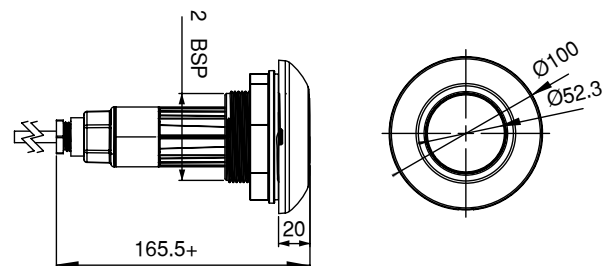

TECHNICAL SPECIFICATIONS

VOLTAGE:	12 V AC (24 V DC in DMX version)
FREQUENCY:	50/60 Hz
SERVICE LIFE:	L70-50,000 h
MAX. WATER TEMPERATURE:	40 °C
MAX. INSTALLATION DEPTH:	2 m.
MAXIMUM WATER TREATMENT VALUES:	Chlorine: 2 mg/l Bromine: 5 mg/l Salt chlorinator (NaCl): 6 g/l Pool water pH: 7.2 and 7.6
CABLE	2.5 m. H07RN-F 2 x 1 mm ²
MATERIALS:	Polyamide body ABS IMD faceplate

* measurements in mm.

	59973	59974	59981	59981WW	59982	59982WW	59977	59978
FACEPLATE MATERIAL	White ABS	ABS + Stainless steel effect IMD	White ABS	White ABS	ABS + Stainless steel effect IMD	White ABS	White ABS	ABS + Stainless steel effect IMD
TYPE OF LIGHT	RGB 	RGB 	WHITE	WARM WHITE	WHITE	WARM WHITE	RGB DMX	RGB DMX
POWER	4 W	4 W	4 W	4 W	4 W	4 W	4 W	4 W
CONSUMPTION	7 VA	7 VA	6 VA	6 VA	6 VA	6 VA	4 VA	4 VA
LUMINOUS FLUX	186 lm	186 lm	315 lm	315 lm	315 lm	315 lm	186 lm	186 lm
VOLTAGE	12 V AC	12 V AC	12 V AC	12 V AC	12 V AC	12 V AC	24 V DC	24 V DC
COLOR TEMP.	-	-	5,700 K	3,000 K	5,700 K	3,000 K	-	-
CRI >	-	-	70	80	70	80	-	-
LUMINOUS EFFICIENCY	46.5 lm/W	46.5 lm/W	78.75 lm/W	78.75 lm/W	78.75 lm/W	78.75 lm/W	46.5 lm/W	46.5 lm/W
FLUX ANGLE	36°	36°	36°	36°	36°	36°	36°	36°
LENS	Wide	Wide	Wide	Wide	Wide	Wide	Wide	Wide
THERMAL PROTECTION	Flasher	Flasher	No	No	No	No	Self-regulation	Self-regulation
ENERGY CLASS As per UE 2019/2015 								
INSTALLATION IN SALT WATER	Yes	Yes	Yes	Yes	Yes	Yes	Yes	Yes
COMPATIBLE CONTROL SYSTEMS	32458, 27818, 41988, 59131, 57434	32458, 27818, 41988, 59131, 57434	ON/OFF	ON/OFF	ON/OFF	ON/OFF	52142, 74099, 74100	52142, 74099, 74100