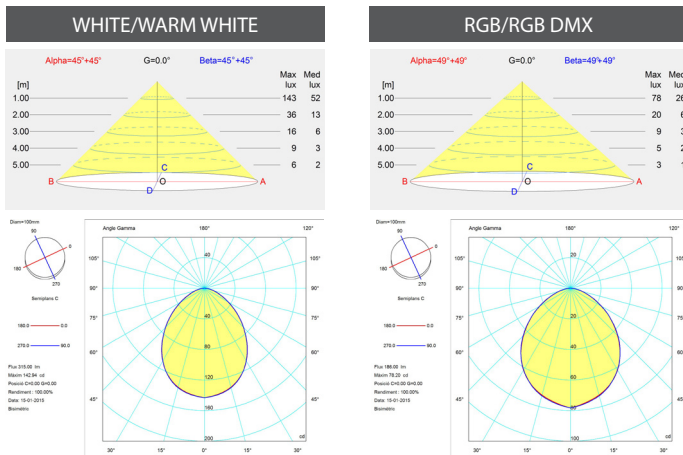

59973	59974	59981	59981WW	59982	59982WW	59977	59978
FACEPLATE MATERIAL	White ABS	ABS + Stainless steel effect IMD	White ABS	White ABS	ABS + Stainless steel effect IMD	White ABS	White ABS	ABS + Stainless steel effect IMD
TYPE OF LIGHT	RGB	RGB	WHITE	WARM WHITE	WHITE	WARM WHITE	RGB DMX	RGB DMX
POWER	4 W	4 W	4 W	4 W	4 W	4 W	4 W	4 W
CONSUMPTION	7 VA	7 VA	6 VA	6 VA	6 VA	6 VA	4 VA	4 VA
LUMINOUS FLUX	186 lm	186 lm	315 lm	315 lm	315 lm	315 lm	186 lm	186 lm
VOLTAGE	12 V AC	12 V AC	12 V AC	12 V AC	12 V AC	12 V AC	24 V DC	24 V DC
COLOR TEMP.	-	-	5,700 K	3,000 K	5,700 K	3,000 K	-	-
CRI >	-	-	70	80	70	80	-	-
LUMINOUS EFFICIENCY	46.5 lm/W	46.5 lm/W	78.75 lm/W	78.75 lm/W	78.75 lm/W	78.75 lm/W	46.5 lm/W	46.5 lm/W
FLUX ANGLE	36°	36°	36°	36°	36°	36°	36°	36°
LENS	Wide	Wide	Wide	Wide	Wide	Wide	Wide	Wide
THERMAL PROTECTION	Flasher	Flasher	No	No	No	No	Self-regulation	Self-regulation
ENERGY CLASS As per UE 2019/2015								
INSTALLATION IN SALT WATER	Yes	Yes	Yes	Yes	Yes	Yes	Yes	Yes
COMPATIBLE CONTROL SYSTEMS	32458, 27818, 41988, 59131, 57434	32458, 27818, 41988, 59131, 57434	ON/OFF	ON/OFF	ON/OFF	ON/OFF	52142, 74099, 74100	52142, 74099, 74100

Fluidra Connect compatible

PHOTOMETRIC MEASUREMENTS

PACKAGING AND PALLETIZATION

Volume/Single box (m³)	0.002
Weight/Single box (kg)	0.65
Units/Standard box	4
Volume/Standard box (m³)	0.012
Weight/Standard box (kg)	2.77
Units/Pallet	720
Volume/Pallet (m³)	2.772
Weight/Pallet (kg)	480