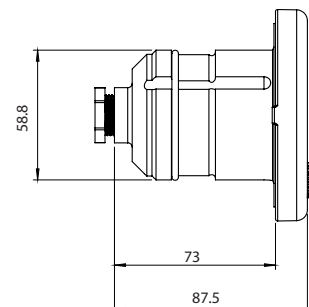

## TECHNICAL SPECIFICATIONS

VOLTAGE:	12 V AC (24 V DC in DMX version)
FREQUENCY:	50/60 Hz
SERVICE LIFE:	L70-50,000 h
MAX. WATER TEMPERATURE:	40 °C
MAX. INSTALLATION DEPTH:	2 m
MAXIMUM WATER TREATMENT VALUES:	Chlorine: 2 mg/l Bromine: 5 mg/l Salt chlorinator (NaCl): 6 g/l Pool water pH: 7.2 and 7.6
CABLE	2.5 m. H07RN-F 2 x 1 mm <sup>2</sup>
MATERIALS:	Chrome-plated brass body ABS/AISI 361 stainless steel
COMPATIBLE ACCESSORIES/NICHES:	53956/15661
Faceplate available in:	Beige: 08554-0500CL090 Light gray: 08554-0500CL129 Anthracite: 08554-0500CL144

\* measurements in mm.

	52124	52125	52130	52130WW	52131	52131WW	52136	52137
FACEPLATE MATERIAL	ABS	AISI 316	ABS	ABS	AISI 316	AISI 316	ABS	AISI 316
TYPE OF LIGHT	RGB 	RGB 	WHITE	WARM WHITE	WHITE	WARM WHITE	RGB DMX	RGB DMX
POWER	4 W	4 W	4 W	4 W	4 W	4 W	4 W	4 W
CONSUMPTION	7 VA	7 VA	6 VA	6 VA	6 VA	6 VA	4 VA	4 VA
LUMINOUS FLUX	186 lm	186 lm	315 lm	315 lm	315 lm	315 lm	186 lm	186 lm
VOLTAGE	12 V AC	12 V AC	12 V AC	12 V AC	12 V AC	12 V AC	24 V DC	24 V DC
COLOR TEMP.	-	-	5,700 K	3,000 K	5,700 K	3,000 K	-	-
CRI >	-	-	70	80	70	80	-	-
LUMINOUS EFFICIENCY	46.5 lm/W	46.5 lm/W	78.75 lm/W	78.75 lm/W	78.75 lm/W	78.75 lm/W	46.5 lm/W	46.5 lm/W
FLUX ANGLE	35°	35°	35°	35°	35°	35°	35°	35°
LENS	Wide	Wide	Wide	Wide	Wide	Wide	Wide	Wide
THERMAL PROTECTION	Flasher	Flasher	No	No	No	No	Self-regulation	Self-regulation
ENERGY CLASS As per UE 2019/2015 								
INSTALLATION IN SALT WATER	No	No	No	No	No	No	No	No
COMPATIBLE CONTROL SYSTEMS	32458, 27818, 41988, 59131, 57434	32458, 27818, 41988, 59131, 57434	ON/OFF	ON/OFF	ON/OFF	ON/OFF	52142, 74099, 74100	52142, 74099, 74100