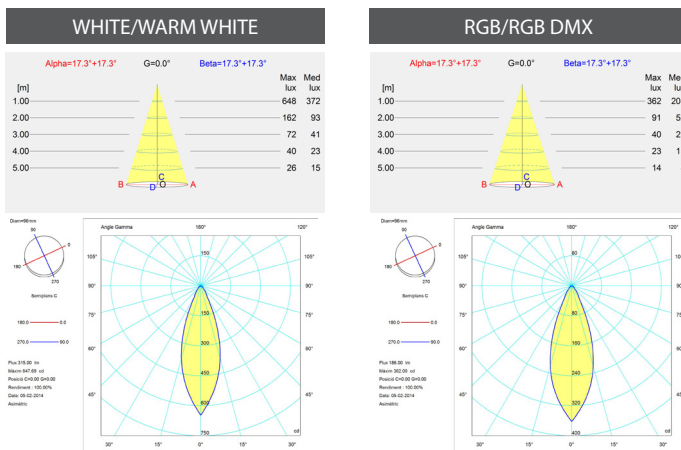

\* measurements in mm.

	52124	52125	52130	52130WW	52131	52131WW	52136	52137
FACEPLATE MATERIAL	ABS	AISI 316	ABS	ABS	AISI 316	AISI 316	ABS	AISI 316
TYPE OF LIGHT	RGB 	RGB 	WHITE	WARM WHITE	WHITE	WARM WHITE	RGB DMX	RGB DMX
POWER	4 W	4 W	4 W	4 W	4 W	4 W	4 W	4 W
CONSUMPTION	7 VA	7 VA	6 VA	6 VA	6 VA	6 VA	4 VA	4 VA
LUMINOUS FLUX	186 lm	186 lm	315 lm	315 lm	315 lm	315 lm	186 lm	186 lm
VOLTAGE	12 V AC	12 V AC	12 V AC	12 V AC	12 V AC	12 V AC	24 V DC	24 V DC
COLOR TEMP.	-	-	5,700 K	3,000 K	5,700 K	3,000 K	-	-
CRI >	-	-	70	80	70	80	-	-
LUMINOUS EFFICIENCY	46.5 lm/W	46.5 lm/W	78.75 lm/W	78.75 lm/W	78.75 lm/W	78.75 lm/W	46.5 lm/W	46.5 lm/W
FLUX ANGLE	35°	35°	35°	35°	35°	35°	35°	35°
LENS	Wide	Wide	Wide	Wide	Wide	Wide	Wide	Wide
THERMAL PROTECTION	Flasher	Flasher	No	No	No	No	Self-regulation	Self-regulation
ENERGY CLASS As per UE 2019/2015 								
INSTALLATION IN SALT WATER	No	No	No	No	No	No	No	No
COMPATIBLE CONTROL SYSTEMS	32458, 27818, 41988, 59131, 57434	32458, 27818, 41988, 59131, 57434	ON/OFF	ON/OFF	ON/OFF	ON/OFF	52142, 74099, 74100	52142, 74099, 74100

## PHOTOMETRIC MEASUREMENTS