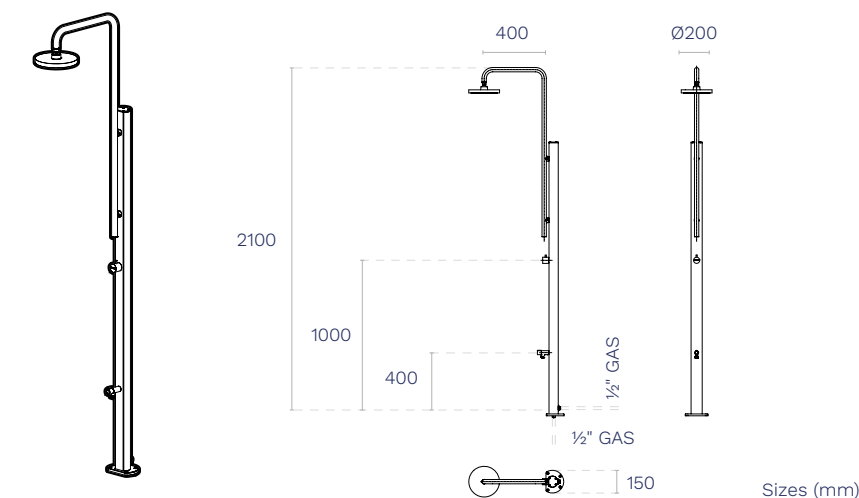

TECHNICAL SPECIFICATIONS

- **A 30 l hot water tank** – The leading environmentally friendly system (sunlight heats the water) in the market.
- AISI 304-L stainless steel tube and Aluminum framework.
- Wide range of metallic finishes and colors.
- Anti-limescale shower head and rain effect.
- Hot and cold water mixer tap.
- Foot washer tap.
- Ease of maintenance: drainage for emptying the shower in winter to prevent damage and wear.
- Easy installation: back inlet compatible with hose connection.

DETAILS

↑ Shower

↑ Mixer tap

↑ Foot washer

NON-SOLAR CHROME SHOWER

MODERN DESIGN

Featuring the same elegant, streamlined look of its solar counterpart, the AstralPool Chrome Non-Solar Shower has a wide range of finishes that will allow you to choose the best option for your garden.

It has a shower head with an anti-limescale system and a rain effect so that you can enjoy a relaxing experience before and after every swim.

TECHNICAL SPECIFICATIONS

- AISI 304-L stainless steel tube and Aluminum framework.
- Wide range of colors.
- Anti-limescale shower head and rain effect.
- Foot washer tap.
- Easy installation : inlet underneath or back/lateral compatible with hose connection.

DETAILS

↑ Shower

↑ Mixer tap

↑ Foot washer