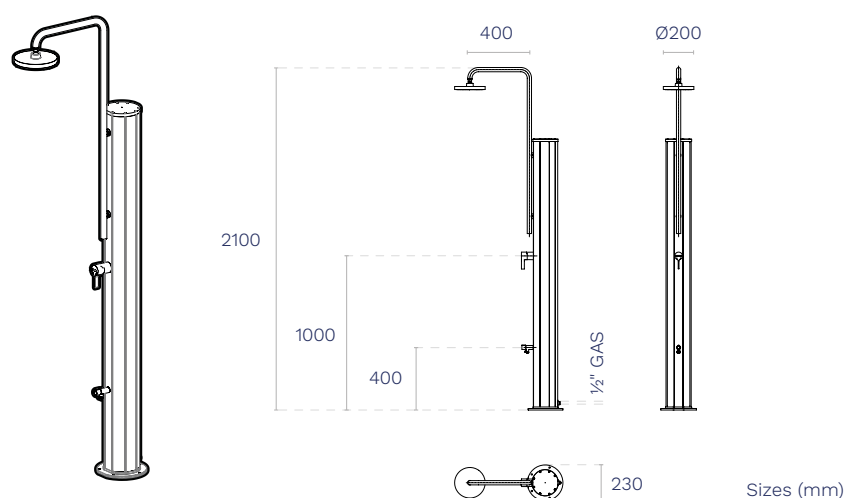

TECHNICAL SPECIFICATIONS

- → **A 30 l hot water tank** – The leading environmentally friendly system (sunlight heats the water) in the market.
- → AISI 304-L stainless steel tube and Aluminum framework.
- → Wide range of metallic finishes and colors.
- → Anti-limescale shower head and rain effect.
- → Hot and cold water mixer tap.
- → Foot washer tap.
- → Ease of maintenance: drainage for emptying the shower in winter to prevent damage and wear.
- → Easy installation: back inlet compatible with hose connection.