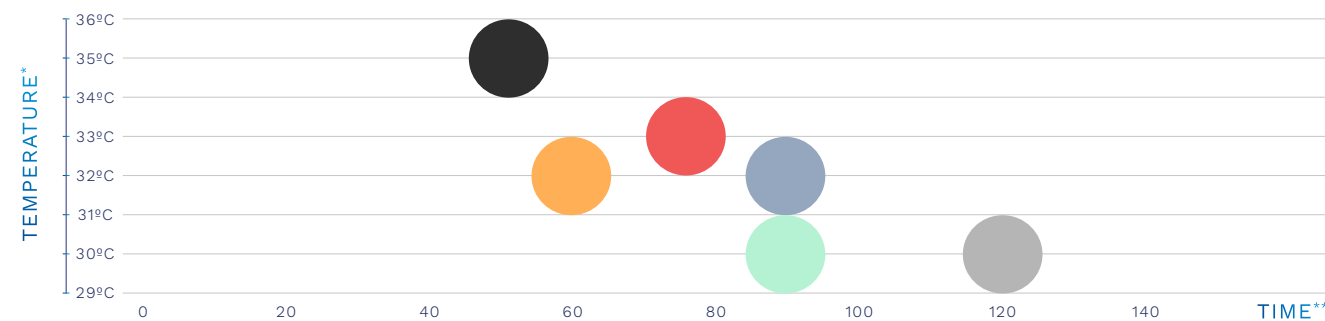

WATER TEMPERATURE

* Approximate water temperature. Water temperature depends on external temperature, solar radiation, sun position, weather conditions, water inlet temperature and wind speed. ** Approximate time to reach the temperature, depends on several factors.