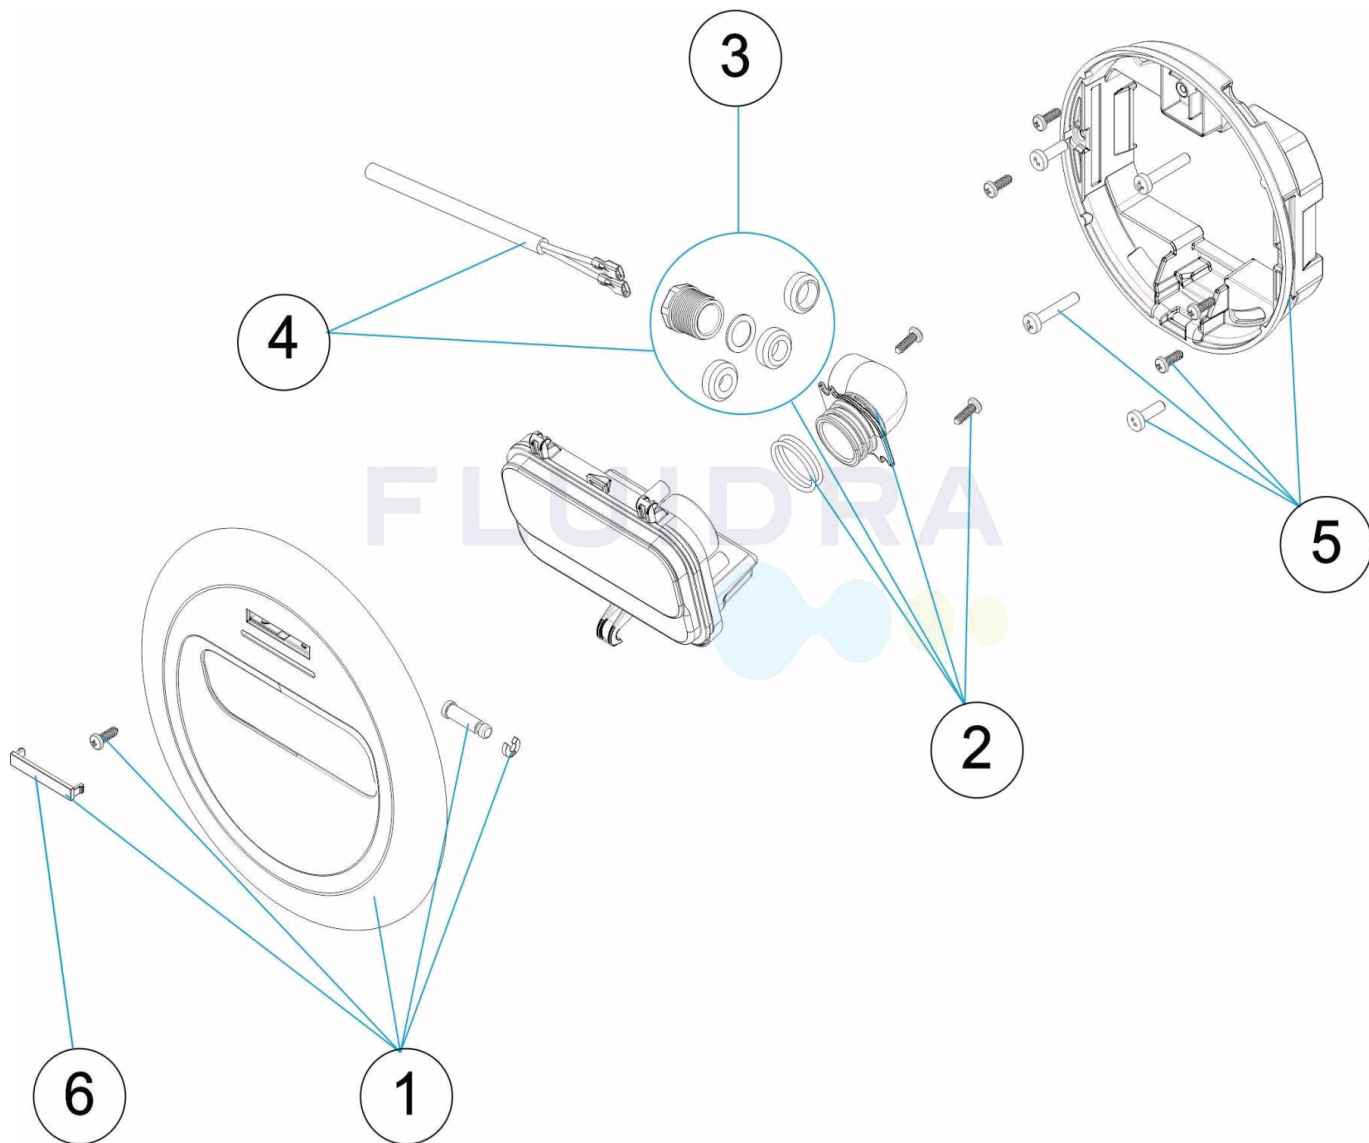

CODICE **59801, 59803, 59805, 59807, 59809, 59811**

DESCRIZIONE: **PROIETTORE LUMIPLUS DESIGN**

ITALIANO

POS	CODICE	DESCRIZIONE	POS	CODICE	DESCRIZIONE
1	* 4403010039	FLANGIA INOX	4	4403010041	INSIEME CAVI LUMIPLUS
1	* 4403010043	MASCHERINA PURE WHITE	5	4403010042	ANELLO DI FISSAGGIO
2	4403010040	GRUPPO PREMISTOPPA + CORPO	6	* 4403010086	COPRIFLANGIA INOX EFFECT
3	4403010801	KIT PRESSACAVI	6	* 4403010087	COPRIFLANGIA PURE WHITE