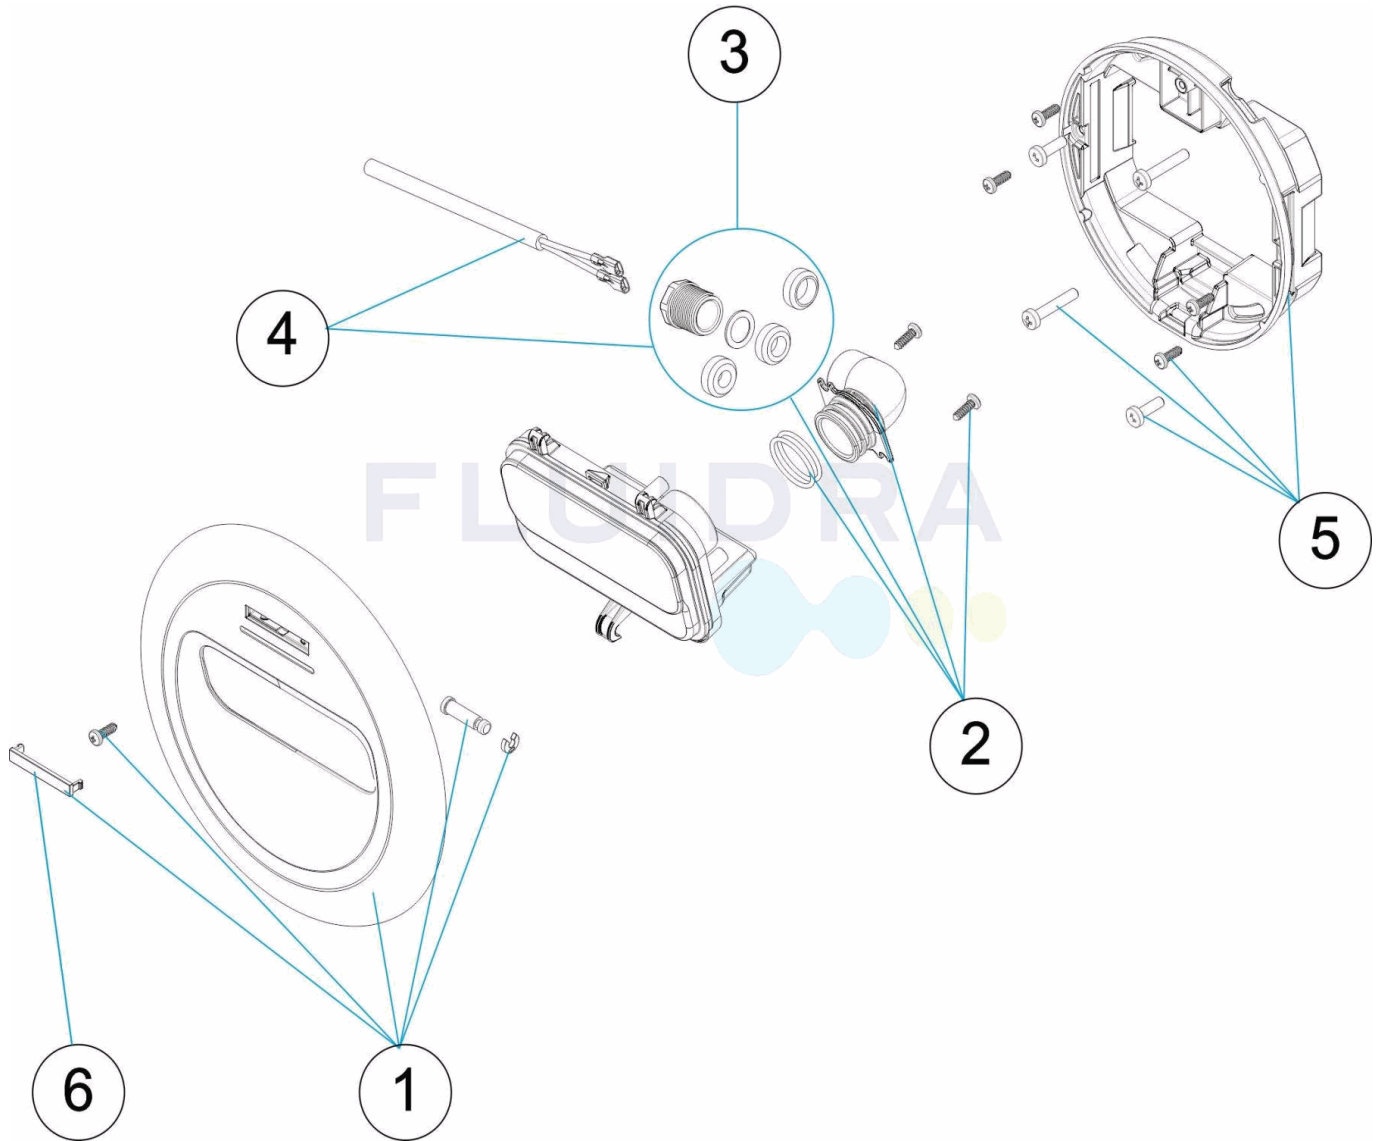

CODE **59801, 59803, 59805, 59807, 59809, 59811**

DESCRIPTION: **LIGHT LUMIPLUS DESIGN**

ENGLISH

POS	CODE	DESCRIPTION	POS	CODE	DESCRIPTION
1	* 4403010039	STAINLESS FACEPLATE	4	4403010041	CABLE KIT LUMIPLUS
1	* 4403010043	TRIM PURE WHITE	5	4403010042	FIXING RING
2	4403010040	GLAND SEAL ASSY. + BODY	6	* 4403010086	ESCUTCHEON INOX EFFECT
3	4403010801	GLAND SEAL ASSY.	6	* 4403010087	ESCUTCHEON PURE WHITE