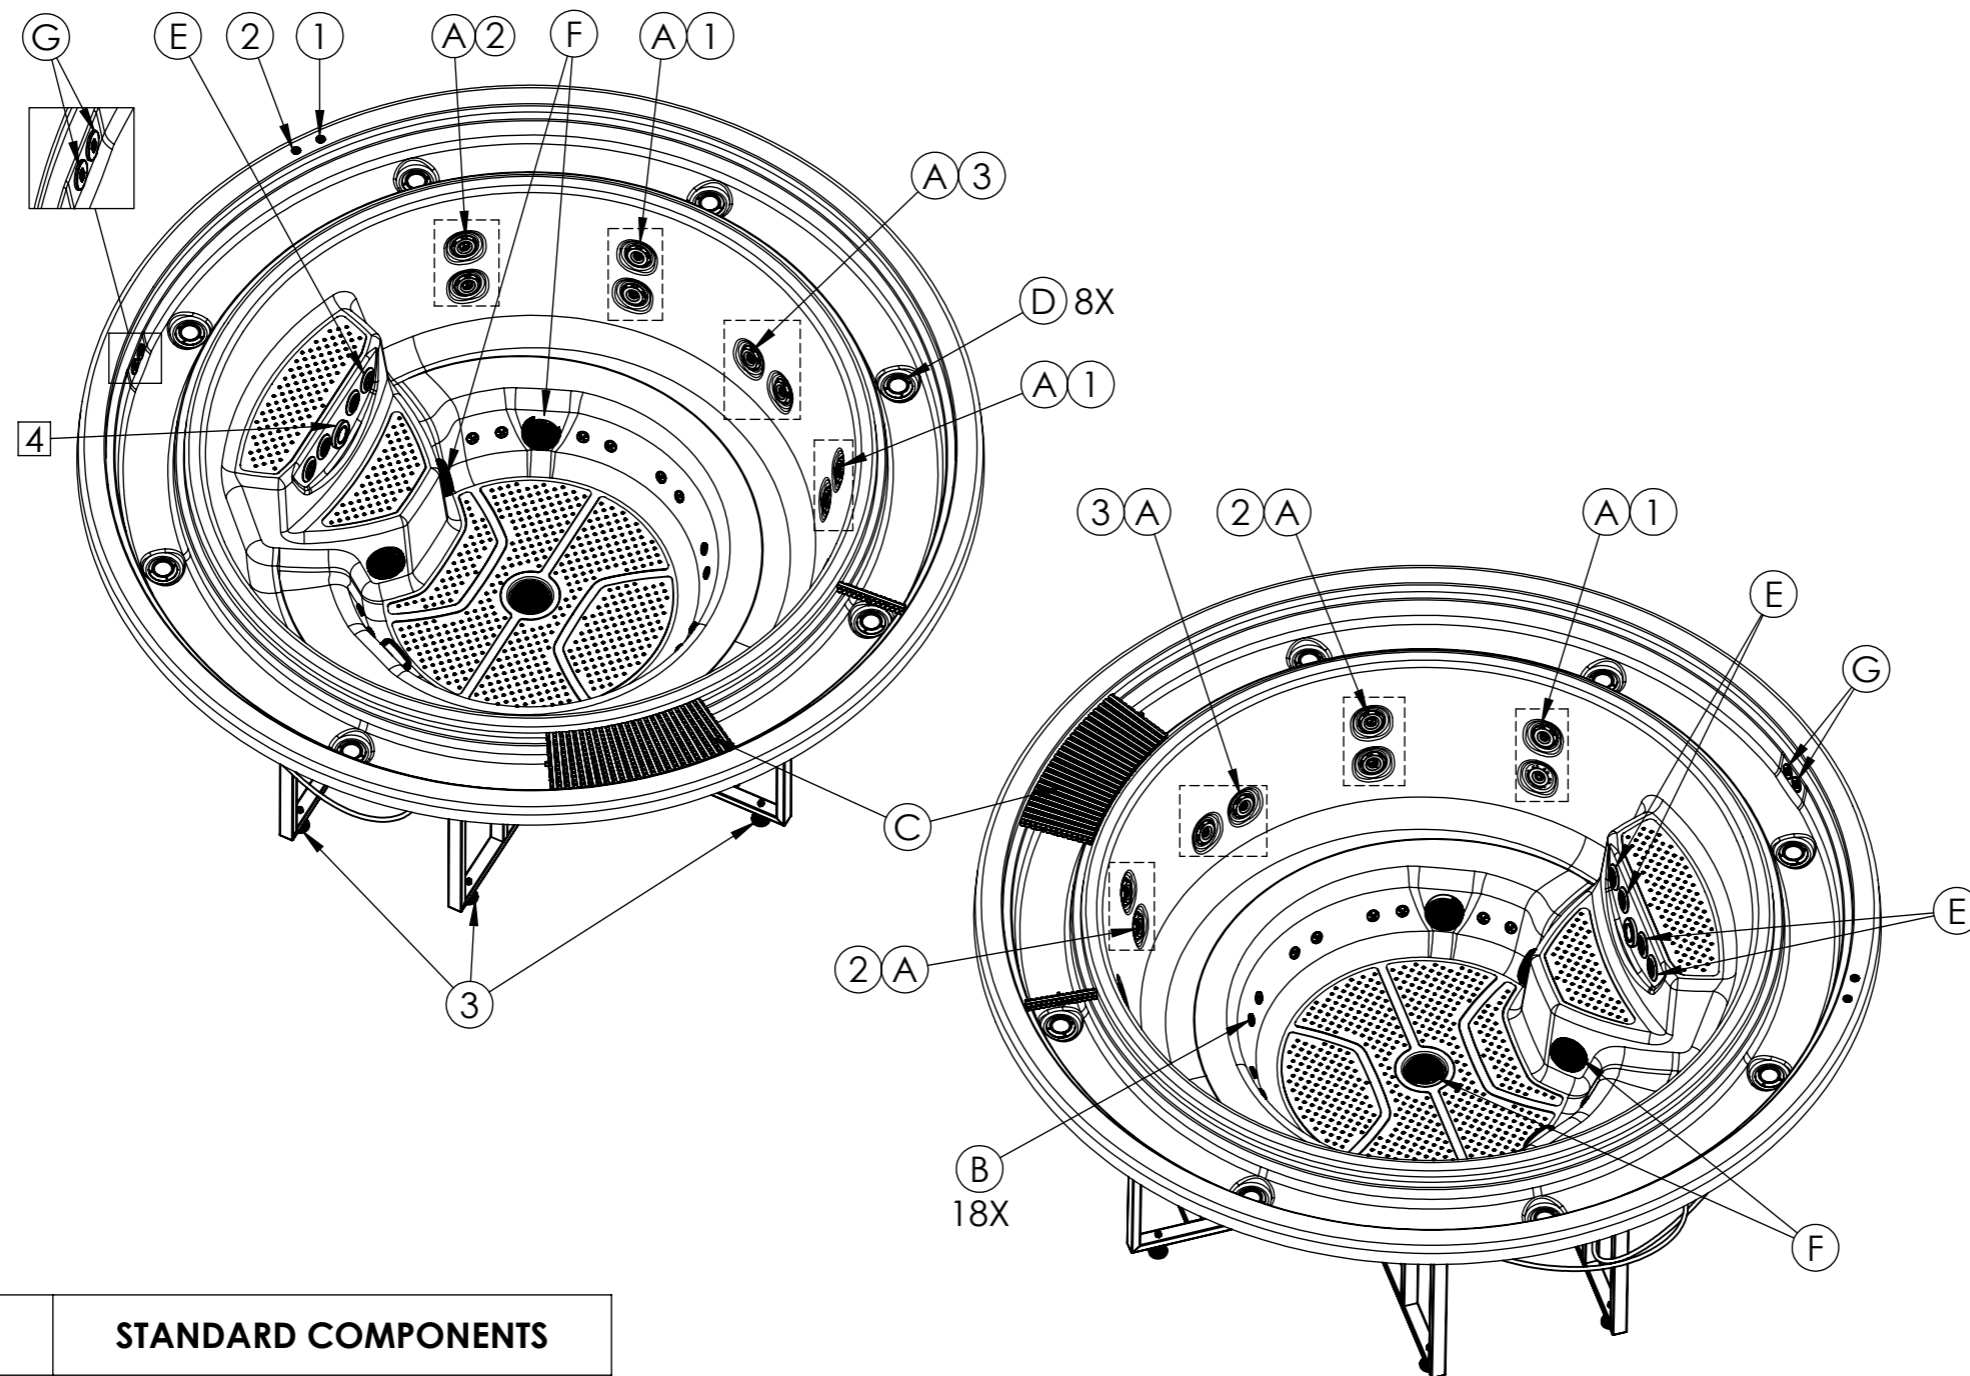

According to our policy of continuous improvement, dimensions, features or components of this product can be partially or completely changed without prior notice. It's Customer responsibility to verify that this is the last version of the drawing

Property of IBERSPA S.L. Avda. Pla d'Urgell 2-8 25200 Cervera, Spain. Don't use without permission. Keep this information confidential and use it solely for the permitted purpose.

STANDARD COMPONENTS	
A	JETS
B	AIR NOZZLES
C	GRATINGS
D,E,F,G	SUCTIONS AND DRAINS
1,2	DIGITAL BUTTONS
3	SPA SUPPORTS
4	LIGHTS

Position Num.	Part Nº SPARE	Description SPARE	COLOUR JETS WHITE (W)/ STAINLESS STEEL (S)	Quant.
A	RPOR0236	JET BODY SET RD 3"	W/S	18
A.1	REMP0058	FRONTAL JET 3" WHITE DIRECTIONAL	W	8
	RPOR0231	FRONTAL JET 3" STAINLESS STEEL DIRECTIONAL	S	
A.2	REMP0059	FRONTAL JET 3" WHITE 1 JET ROTO	W	6
	RPOR0232	FRONTAL JET 3" STAINLESS STEEL 1 JET ROTO	S	
A.3	REMP0060	FRONTAL JET 3" WHITE TWIN ROTO	W	4
	RPOR0233	FRONTAL JET 3" STAINLESS STEEL TWIN ROTO	S	
B	REMP0029	WHITE STORM AIR NOZZLE	W	18
	REMP0046	WITHE-STAINLESS STEEL AIR NOZZLE	S	
C	REMP0041	DIN CURVED GRATING WIDTH 245 mm	W/S	300
D	REMP0051	WHITE SPA DRAIN 2 1/2"	W/S	8
E	REMP0010	PRESSURE NOZZLE	W/S	4
F	REMP0079	SUPER HI-FLOW SUCTION 2" WHITE	W/S	5
G	RPOR0003	GREY DRAIN SET	W/S	2
1	REMP0033	DIGITAL BUTTON IP68 ALUM.WATER	W/S	1
2	REMP0034	DIGITAL BUTTON IP68 ALUM.AIR	W/S	1
3	303325R	SPA SUPPORT	W/S	10
X	62402	BALI SPA COVER	-	1
COLOR LIGHT OPTION				
4	RCOM0061	HIGH INTENSITY COLOURS LED SPOTLIGHTS + WHITE ESCUTCHEON SPOTLIGHT	W	1
	RCOM0063	HIGH INTENSITY COLOURS LED SPOTLIGHTS + STEEL ESCUTCHEON SPOTLIGHT	S	1
WHITE LIGHT OPTION				
4	RCOM0070	HIGH INTENSITY WHITE LED SPOTLIGHTS + WHITE ESCUTCHEON SPOTLIGHT	W	1
	RCOM0071	HIGH INTENSITY WHITE LED SPOTLIGHTS + STEEL ESCUTCHEON SPOTLIGHT	S	1
	08/01/2021	I.Rica	Change gratings, suction and new template	
Charge No.	Date	Name	Modification	
SPARE DRAWING				
			Part Number	Rev.
			40769 43742	05